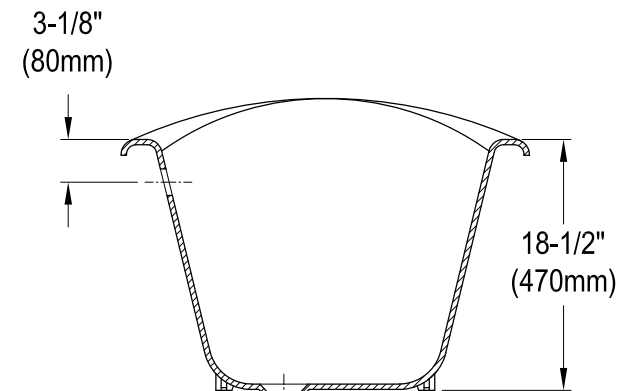

VCTNDS6731NL0,1,2,5,8,W

67" Cast Iron Clawfoot Tub

M10 x 20 (4 pcs)

Section A-A