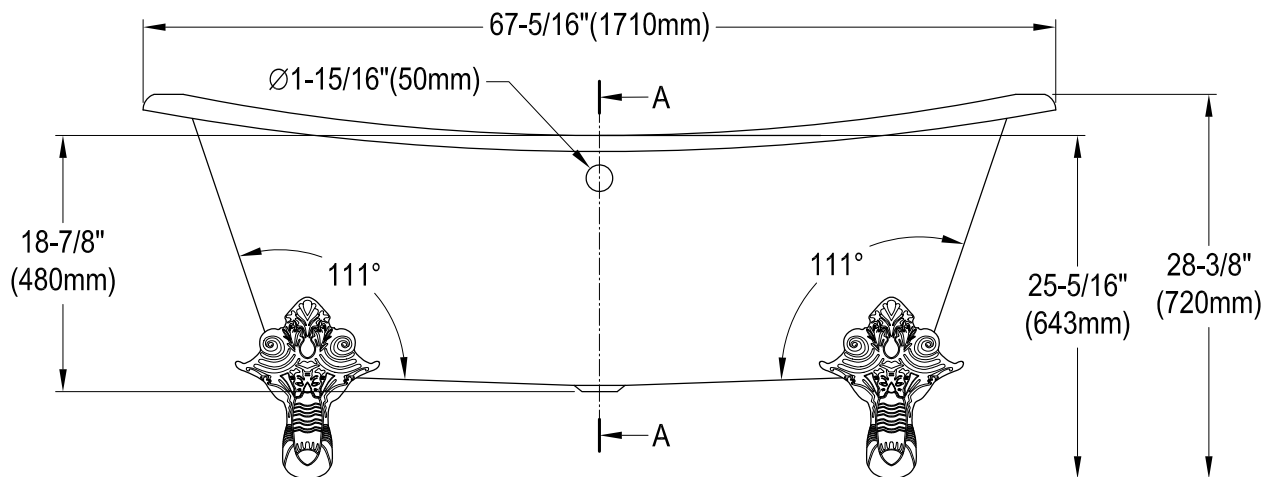

VCTNDS6731NL0,1,2,5,8,W

67" Cast Iron Clawfoot Tub

M10 x 20 (4 pcs)

Section A-A