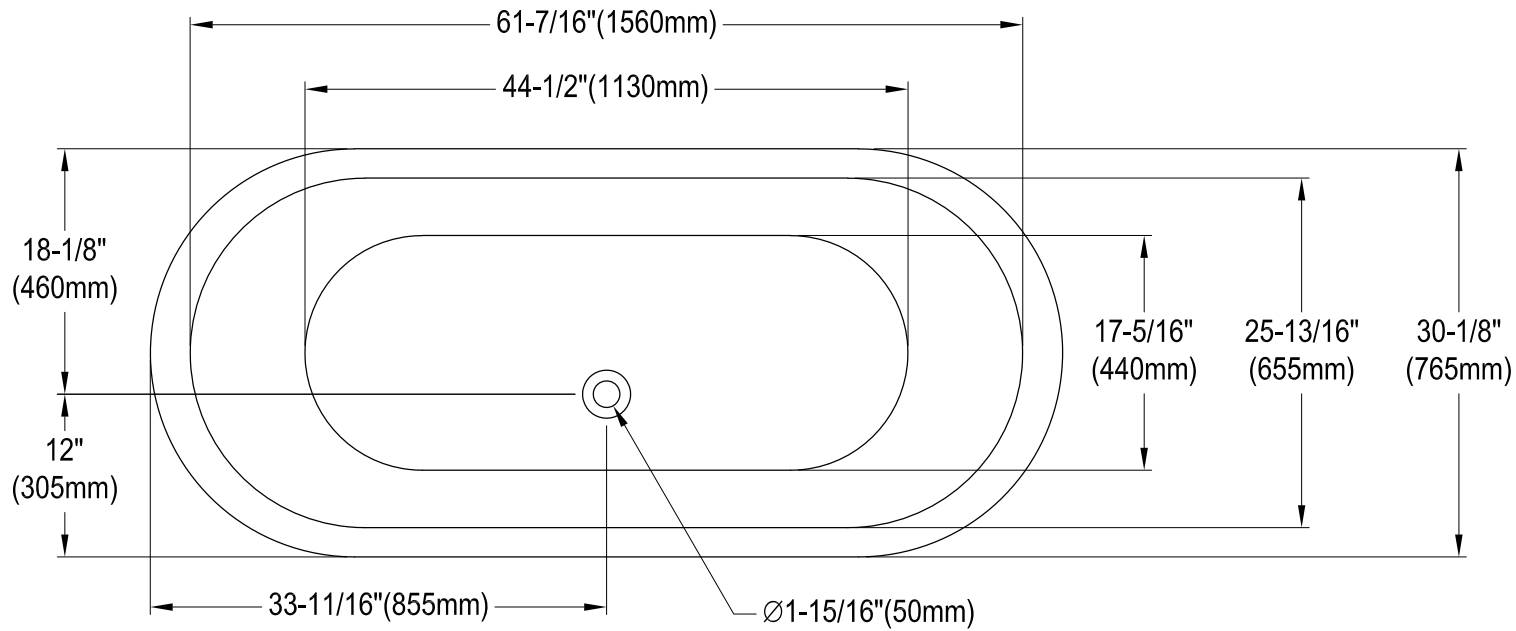

VCTNDS6731NL0,1,2,5,8,W

67" Cast Iron Clawfoot Tub

M10 x 20 (4 pcs)

Section A-A