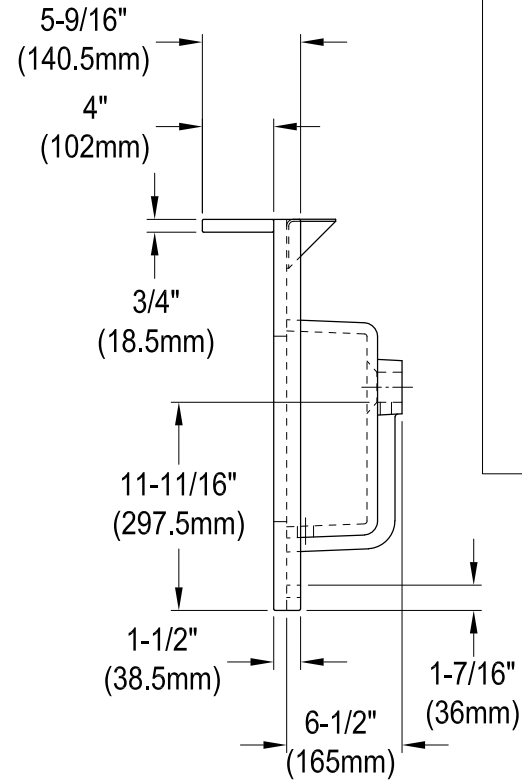

KVPB3022M38SQ

30" x 22" Carrara Marble Vanity Top with Rectangular Sink

Drain Hole Size
(Scale 2:1)

VSPLBRKT (1 pc)