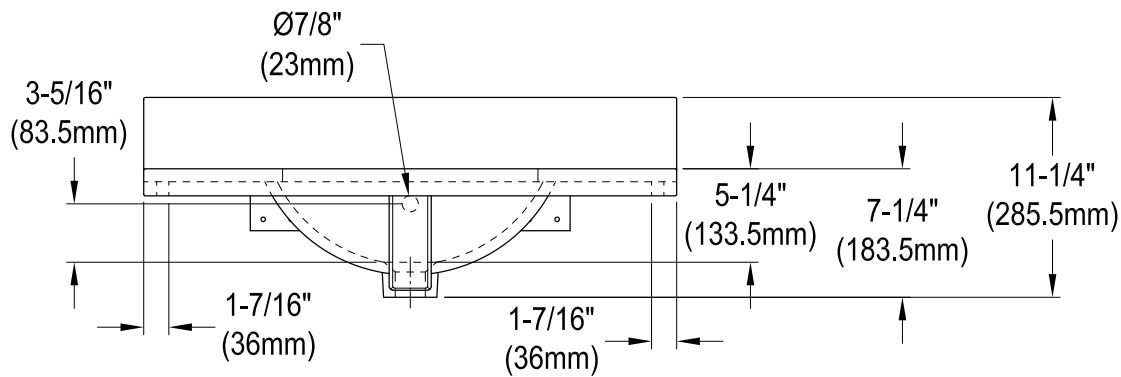

KVPB3022M38SQ

30" x 22" Carrara Marble Vanity Top with Rectangular Sink

Drain Hole Size
(Scale 2:1)

VSPLBRKT (1 pc)