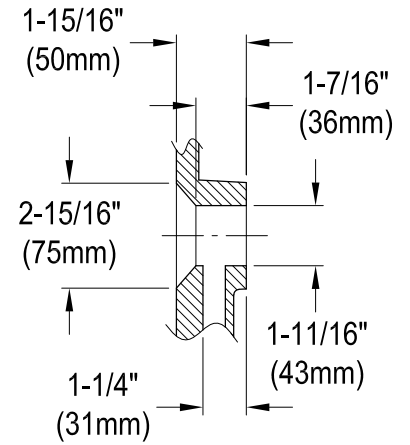

KVPB3022M38SQ

30" x 22" Carrara Marble Vanity Top with Rectangular Sink

Drain Hole Size
(Scale 2:1)

VSPLBRKT (1 pc)