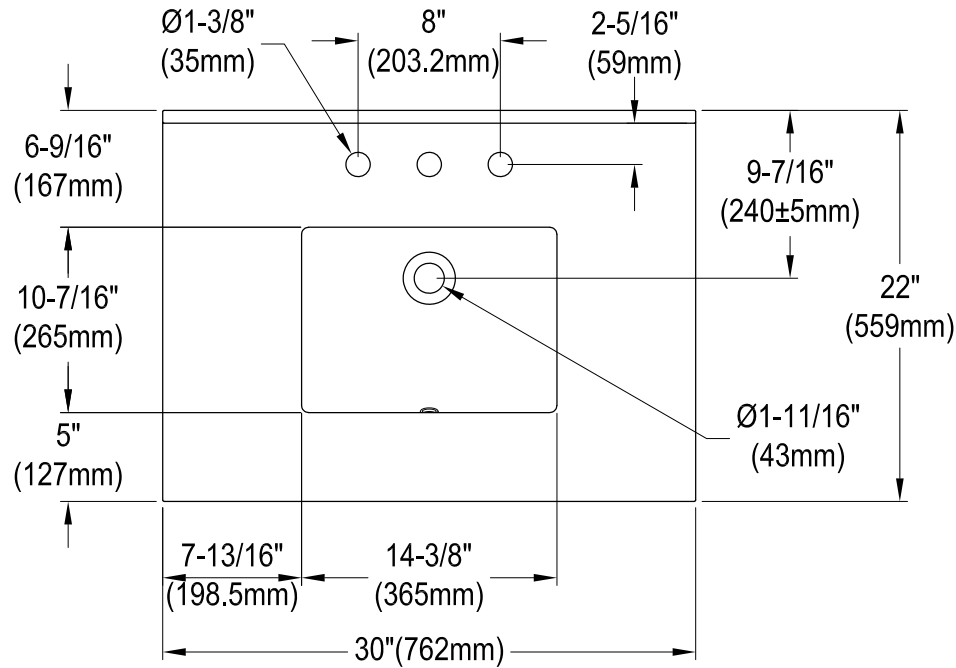

KVPB3022M38SQ

30" x 22" Carrara Marble Vanity Top with Rectangular Sink

Drain Hole Size
(Scale 2:1)

VSPLBRKT (1 pc)