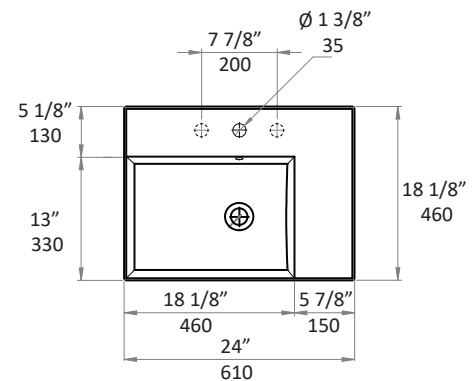

Specifications:

Installation:	wall mount or vanity top
Exterior Dimensions:	24" x 18 1/8" x 5 7/8"
Material:	porcelain
Weight:	42 lbs
Overflow:	yes
Finishes:	001 - white
Faucet Holes:	00 - no hole 01 - one centered hole 02 - two hole - center and right, 4" spread 03 - three hole, 8" spread
Faucet Hole Size:	Ø 1 3/8"
Drain Hole Size:	Ø 1 3/4"

Features:

- European sized drain
- Wall mounting hardware included
- Unfinished back wall
- 5241L - sink on the left
- 5241R - sink on the right

Codes + Standards:

- Meets and exceeds applicable national codes and standards

LACAVA reserves the right to revise any dimension or information on this sheet without notice. Dimensions are nominal and may vary within an industry accepted tolerance of 1/4". Drawings provided herein are meant to give the user an idea of the product and are not made to scale. Location of plumbing is meant for reference, your specific application may vary.
Revised: 1/4/2019