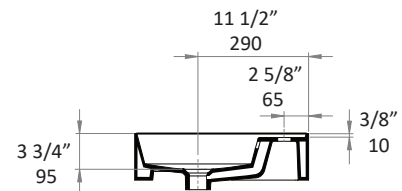

Specifications:

Installation:	wall mount or vanity top
Exterior Dimensions:	24" x 18 1/8" x 5 7/8"
Material:	porcelain
Weight:	42 lbs
Overflow:	yes
Finishes:	001 - white
Faucet Holes:	00 - no hole 01 - one centered hole 02 - two hole - center and right, 4" spread 03 - three hole, 8" spread
Faucet Hole Size:	Ø 1 3/8"
Drain Hole Size:	Ø 1 3/4"

Features:

- European sized drain
- Wall mounting hardware included
- Unfinished back wall
- 5241L - sink on the left
- 5241R - sink on the right

Codes + Standards:

- Meets and exceeds applicable national codes and standards

LACAVA reserves the right to revise any dimension or information on this sheet without notice. Dimensions are nominal and may vary within an industry accepted tolerance of 1/4". Drawings provided herein are meant to give the user an idea of the product and are not made to scale. Location of plumbing is meant for reference, your specific application may vary.
Revised: 1/4/2019