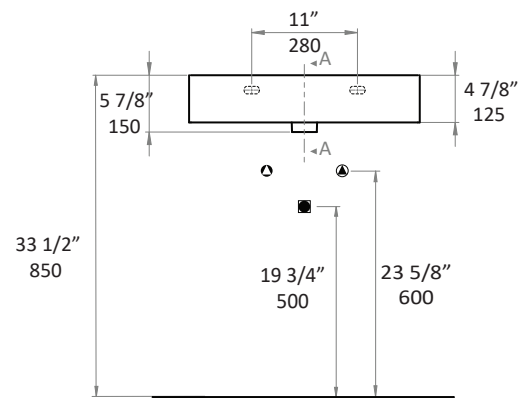

Specifications:

Installation:	wall mount or vanity top
Exterior Dimensions:	24" x 18 1/8" x 5 7/8"
Material:	porcelain
Weight:	42 lbs
Overflow:	yes
Finishes:	001 - white
Faucet Holes:	00 - no hole 01 - one centered hole 02 - two hole - center and right, 4" spread 03 - three hole, 8" spread
Faucet Hole Size:	Ø 1 3/8"
Drain Hole Size:	Ø 1 3/4"

Features:

- European sized drain
- Wall mounting hardware included
- Unfinished back wall
- 5241L - sink on the left
- 5241R - sink on the right

Codes + Standards:

- Meets and exceeds applicable national codes and standards

LACAVA reserves the right to revise any dimension or information on this sheet without notice. Dimensions are nominal and may vary within an industry accepted tolerance of 1/4". Drawings provided herein are meant to give the user an idea of the product and are not made to scale. Location of plumbing is meant for reference, your specific application may vary.
Revised: 1/4/2019