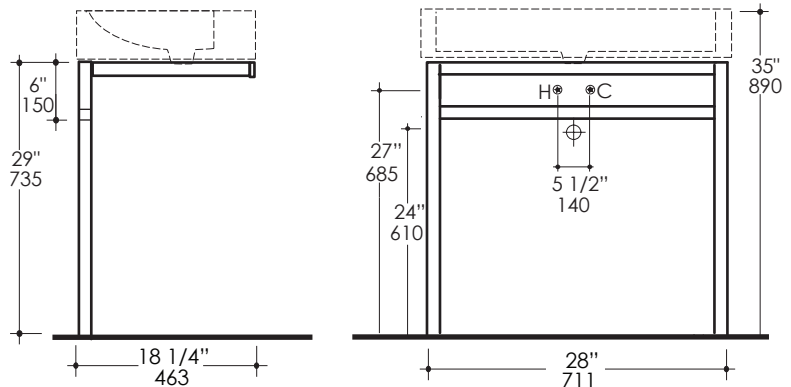

### Features:

- Floor-standing console stand with a towel bar
- Metal construction
- Must be secured to wall
- Washbasin #5468 sold separately
- Handmade in USA
- Freight class 4 based on the Lacava Freight Program

### Recommended Accesories:

- Item #5468: Wall-mount or above-counter porcelain lavatory with an overflow
- Available in white (001) only
- Oversized European drain recommended (i.e. 7100-12, 7100-16OF, or 7100-13OF)
- Faucet hole options:
  - 00 - None
  - 01 - One
  - 02 - Two, center and right
  - 03 - Three in 8" spread

### Finish Options:

- 10 - polished stainless steel
- 21 - brushed stainless steel
- 44 - matte black
- 51 - brushed brass

Notes:  
 Drawings provided herein are meant to give the user an idea of the product and are not made to scale. The size in inches is rounded up to the nearest 1/16". Slight variances can often occur with porcelain and woodwork. Therefore, LACAVA will not be held responsible for any cutouts, countertops, or furniture made without the actual product or template from LACAVA. Differences in color, grain, appearance and texture are inherent in all natural woodwork, and should be expected. Variations in these qualities are not deemed manufacturing defects, and will not be accepted as valid reasons to return or exchange any LACAVA woodwork. Plumbing specifications are only a guideline and may need to be altered based on the application.  
 Product specifications are not binding to the manufacturer and can be changed without notice at any time. Please refer to your shipment for product final sizes.