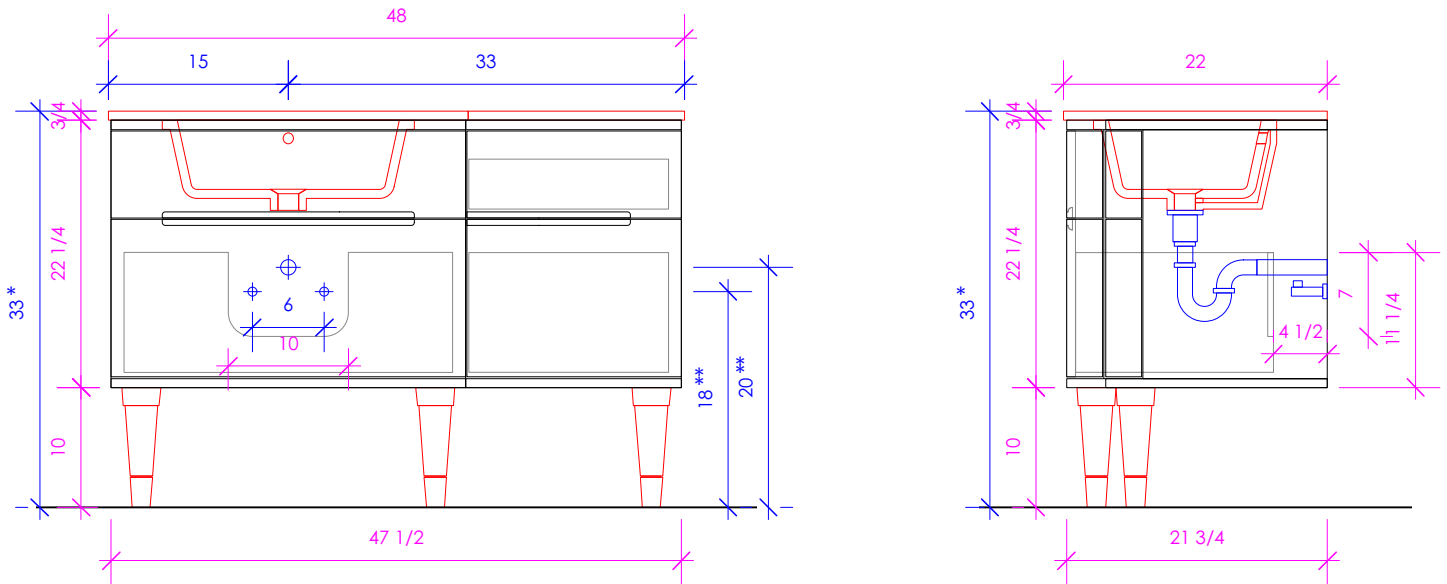

## ELEGANZA

ELE-W-48L

\* Recommended installation height  
\*\* Recommended plumbing location