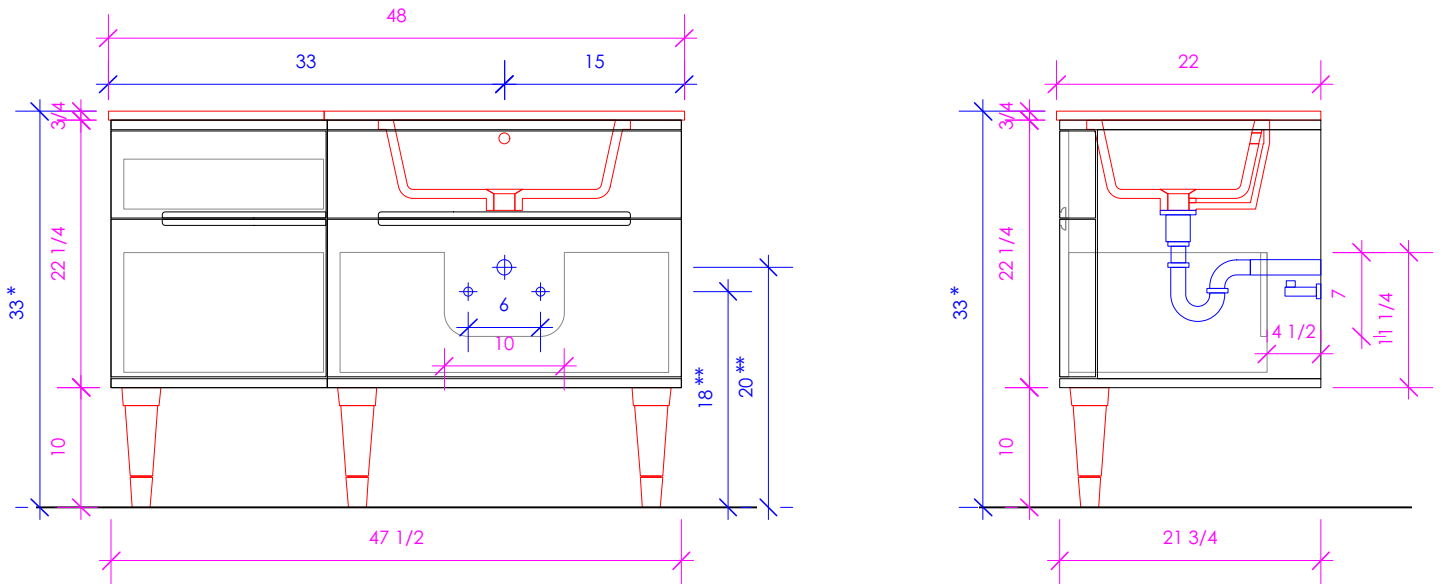

## ELEGANZA

ELE-W-48R

\* Recommended installation height  
\*\* Recommended plumbing location