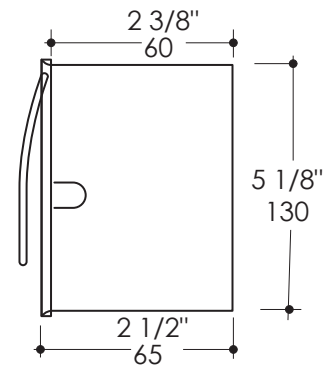

Hoteliere Toilet Paper Holder Item #H108

Features:

- Recessed double toilet paper holder
- Stainless steel construction
- Includes mounting hardware
- Suggested wall cut-out 10 7/8"W x 5 1/4"H

Finish Options:

- 10 - Polished Stainless Steel
- 21 - Brushed Stainless Steel

Product Specifications:

Notes:

Drawings provided herein are meant to give the user an idea of the product and are not made to scale. The size in inches is rounded up to the nearest 1/16".

Rev. 10-16-2017

Paper roll space width max. 4 1/2" (115mm)