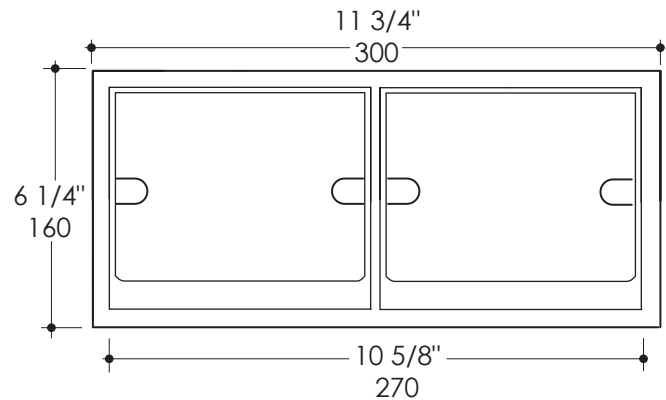

Hoteliere Toilet Paper Holder Item #H108

Features:

- Recessed double toilet paper holder
- Stainless steel construction
- Includes mounting hardware
- Suggested wall cut-out 10 7/8"W x 5 1/4"H

Finish Options:

- 10 - Polished Stainless Steel
- 21 - Brushed Stainless Steel

Product Specifications:

Notes:

Drawings provided herein are meant to give the user an idea of the product and are not made to scale. The size in inches is rounded up to the nearest 1/16".

Rev. 10-16-2017

Paper roll space width max. 4 1/2" (115mm)