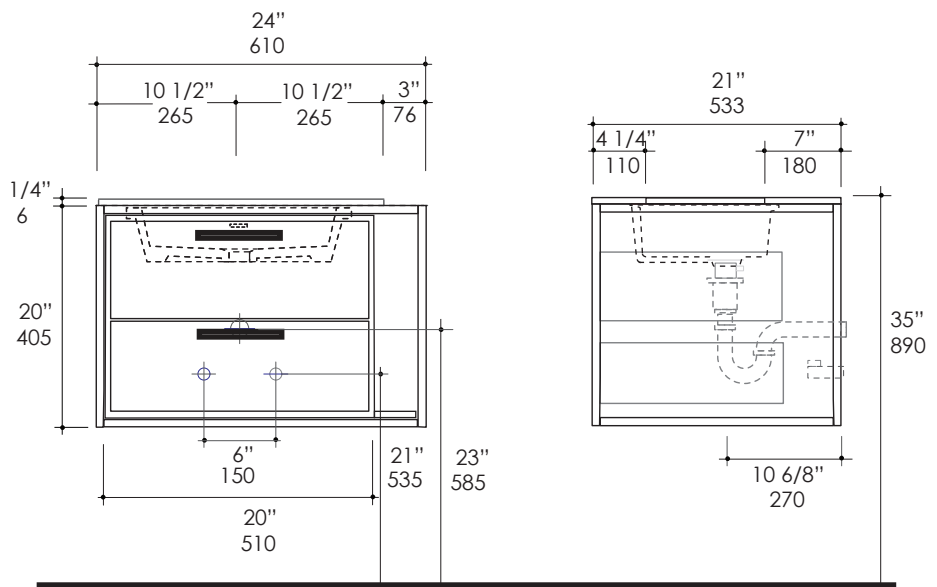

### Faucet Hole Options:

- 00 - None
- 01 - One - centered behind the sink
- 02 - Two, center and right - centered behind the sink
- 03 - Three in 8" spread - centered behind the sink

#### Notes:

Drawings provided herein are meant to give the user an idea of the product and are not made to scale. The size in inches is rounded up to the nearest 1/16". Slight variances can often occur with porcelain and woodwork. Therefore, LACAVA will not be held responsible for any cutouts, countertops, or furniture made without the actual product or template from LACAVA. Differences in color, grain, appearance and texture are inherent in all natural woodwork, and should be expected. Variances in these qualities are not deemed manufacturing defects, and will not be accepted as valid reasons to return or exchange any LACAVA woodwork. Plumbing specifications are only a guideline and may need to be altered based on the application. Product specifications are not binding to the manufacturer and can be changed without notice at any time. Please refer to your shipment for product final sizes.