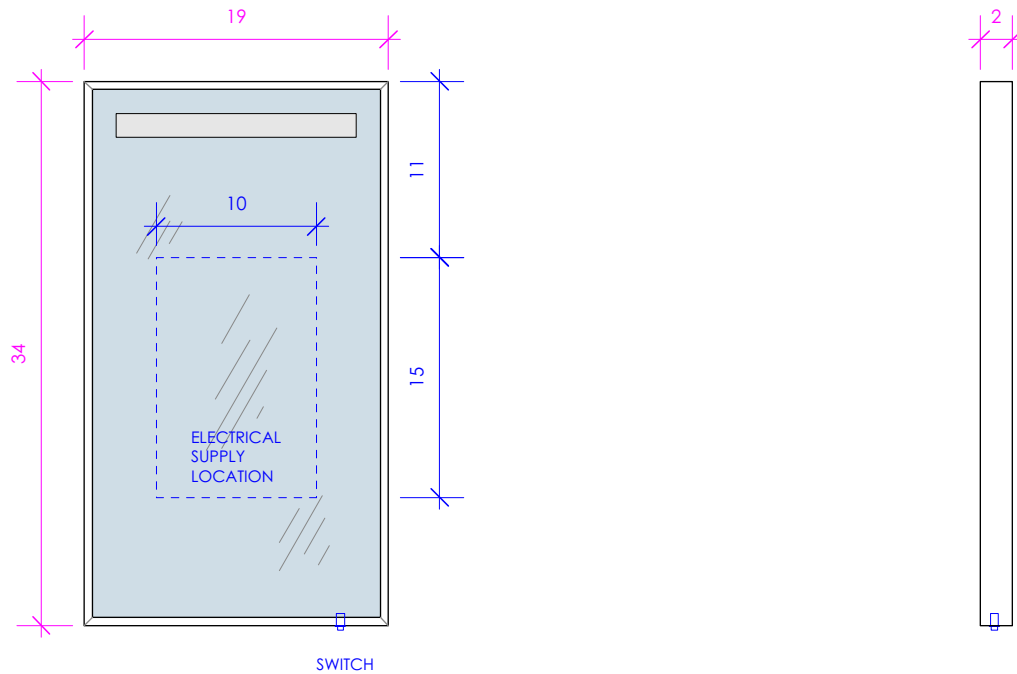

LACAVA

MIRROR

M08-19

FEATURES:

- WALL HUNG MIRROR
- LED ACCENT LIGHTING STRIP WITH SWITCH
- ACCENT STRIP DOES NOT SUBSTITUTE FOR TASK LIGHTING
- LEDS CAN BE USED WITH RECESSED PLUG-IN OUTLET OR HARDWIRED
- PROUDLY HANDMADE IN THE USA
- MANUFACTURED WITH LOW VOC FINISHES AND WOOD FROM RENEWABLE FORESTS