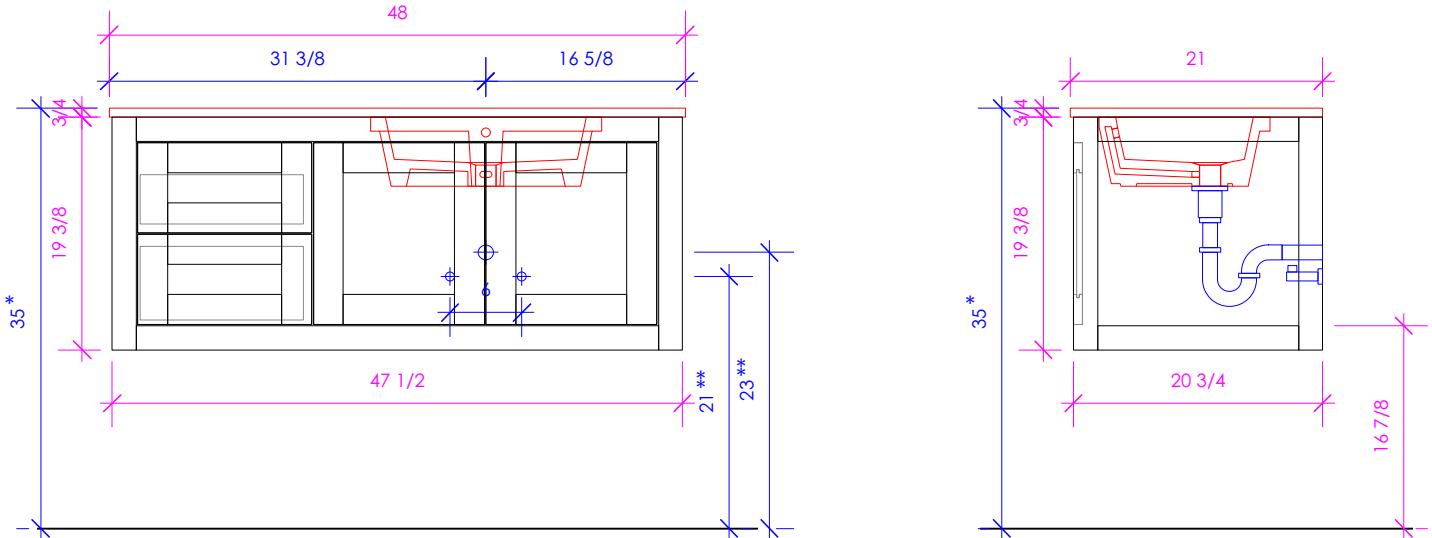

LACAVA

STILE

STL-W-48L

* Recommended installation height
** Recommended plumbing location

FEATURES:

- WALL MOUNT VANITY
- TWO DOORS WITH SOFT-CLOSE HINGES
- TWO DRAWERS WITH SELF-CLOSE GLIDES
- INTERIOR DRAWERS STAINED TO REFLECT EXTERIOR FINISH
- SHAKER STYLE DETAILING
- DECORATIVE HARDWARE **K120 / K121** INCLUDED BUT NOT INSTALLED - CAN BE INSTALLED UPON REQUEST
- USED WITH **STL-48LT** COUNTERTOP AND **5452UN** SINK (SOLD SEPARATELY)
- PROUDLY HANDMADE IN THE USA
- MANUFACTURED WITH LOW VOC FINISHES AND WOOD FROM RENEWABLE FORESTS

6630 WEST WRIGHTWOOD
CHICAGO, IL 60707

PH: 773-637-9600
FAX: 773-637-9601

LACAVA.COM
INFO@LACAVA.COM

LACAVA

STILE

STL-W-48R

* Recommended installation height
** Recommended plumbing location

FEATURES: