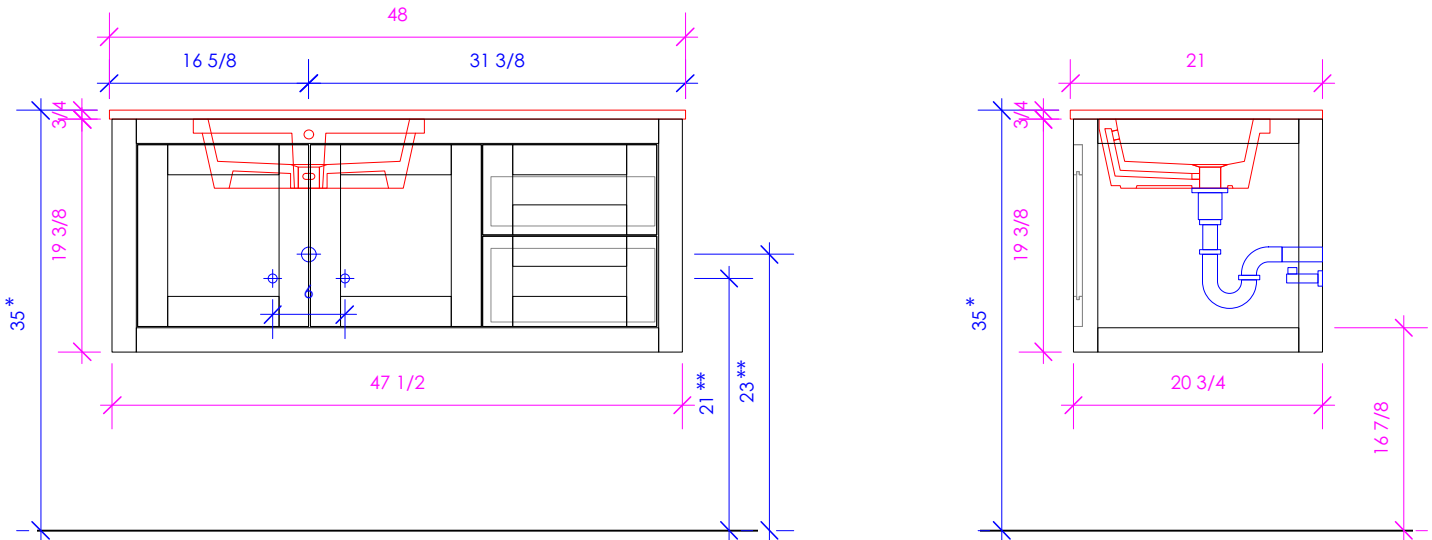

LACAVA

STILE

STL-W-48L

* Recommended installation height
** Recommended plumbing location

FEATURES:

- WALL MOUNT VANITY
- TWO DOORS WITH SOFT-CLOSE HINGES
- TWO DRAWERS WITH SELF-CLOSE GLIDES
- INTERIOR DRAWERS STAINED TO REFLECT EXTERIOR FINISH
- SHAKER STYLE DETAILING
- DECORATIVE HARDWARE **K120 / K121** INCLUDED BUT NOT INSTALLED - CAN BE INSTALLED UPON REQUEST
- USED WITH **STL-48LT** COUNTERTOP AND **5452UN** SINK (SOLD SEPARATELY)
- PROUDLY HANDMADE IN THE USA
- MANUFACTURED WITH LOW VOC FINISHES AND WOOD FROM RENEWABLE FORESTS