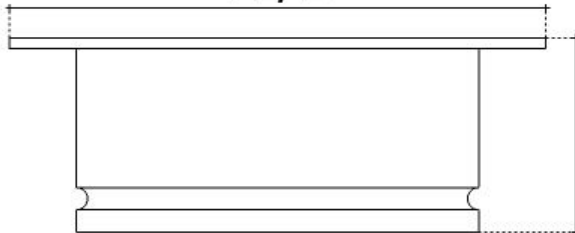

D072 (Stainless)

HAWAIIAN QUILT DISPOSAL FLANGE
WITH DECORATIVE BASKET STRAINER

DETAILS

Stainless Steel Construction
Specify Finish Options
Basket with Twist Nut

DRAIN SIZE

3.5" Standard Kitchen Drain, No Overflow

Shown in PS

AVAILABLE FINISHES

	PS	Polished Smooth Stainless Steel
	SS	Satin Smooth Stainless Steel
	PH	Polished Hammered Stainless Steel
	SH	Satin Hammered Stainless Steel

4 1/2"

1 5/8"

INSTALLATION

We recommend consulting a professional if you are unfamiliar with installing bathroom fixtures and plumbing. Linkasink accepts no liability for any damage to the floor, walls, plumbing, or personal injury during installation.