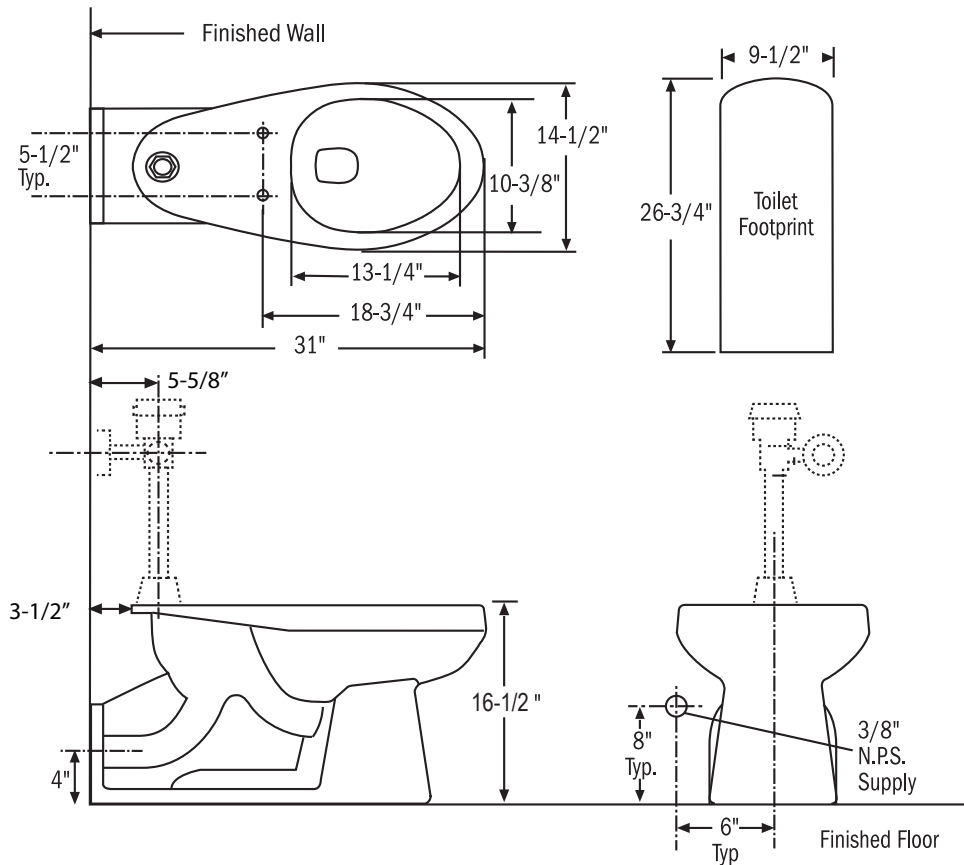

## Features

- Designed for commercial and industrial applications
- 1.28 or 1.6 gpf water consumption (when using the proper flushometer)
- Elongated SmartHeight™ (16-1/2" high bowl) chair height
- ADA Compliant
- 1-7/8" glazed trapway
- The Mansfield® limited lifetime warranty
- Available in White

## Components

Model #	Description	Codes/Standards
1313	Elongated front flush valve toilet bowl. Less flush valve and supply.	  

MADE IN USA

### Specifications

Model #	Description	Codes/Standards
1313	Floor mount, elongated front, flush valve 1.28 or 1.6 Gpf toilet (when using the proper flushometer)	

Specification	Description	Specification	Description
Material	Vitreous China	Trap Diameter	1-7/8"
Water Pressure Range	20 to 80 PSI	Trap Seal	2-3/4"
Water Usage	1.28 or 1.6 gpf / 4.86 or 6.0 lpf	Rough-in	Rear Outlet
Water Surface Area	10" X 12"	Shipping Weight	Model 1313 - 61 lbs. (28 kg)
MaP Rating	800 grams	Warranty	Vitreous China - Limited Lifetime Tank Trim - Five Year Limited

### Technical Information

See our complete line of acrylic and vitreous china bathroom fixtures, plastic tank trim and plumbing products.

These dimensions are nominal and subject to change without notice.