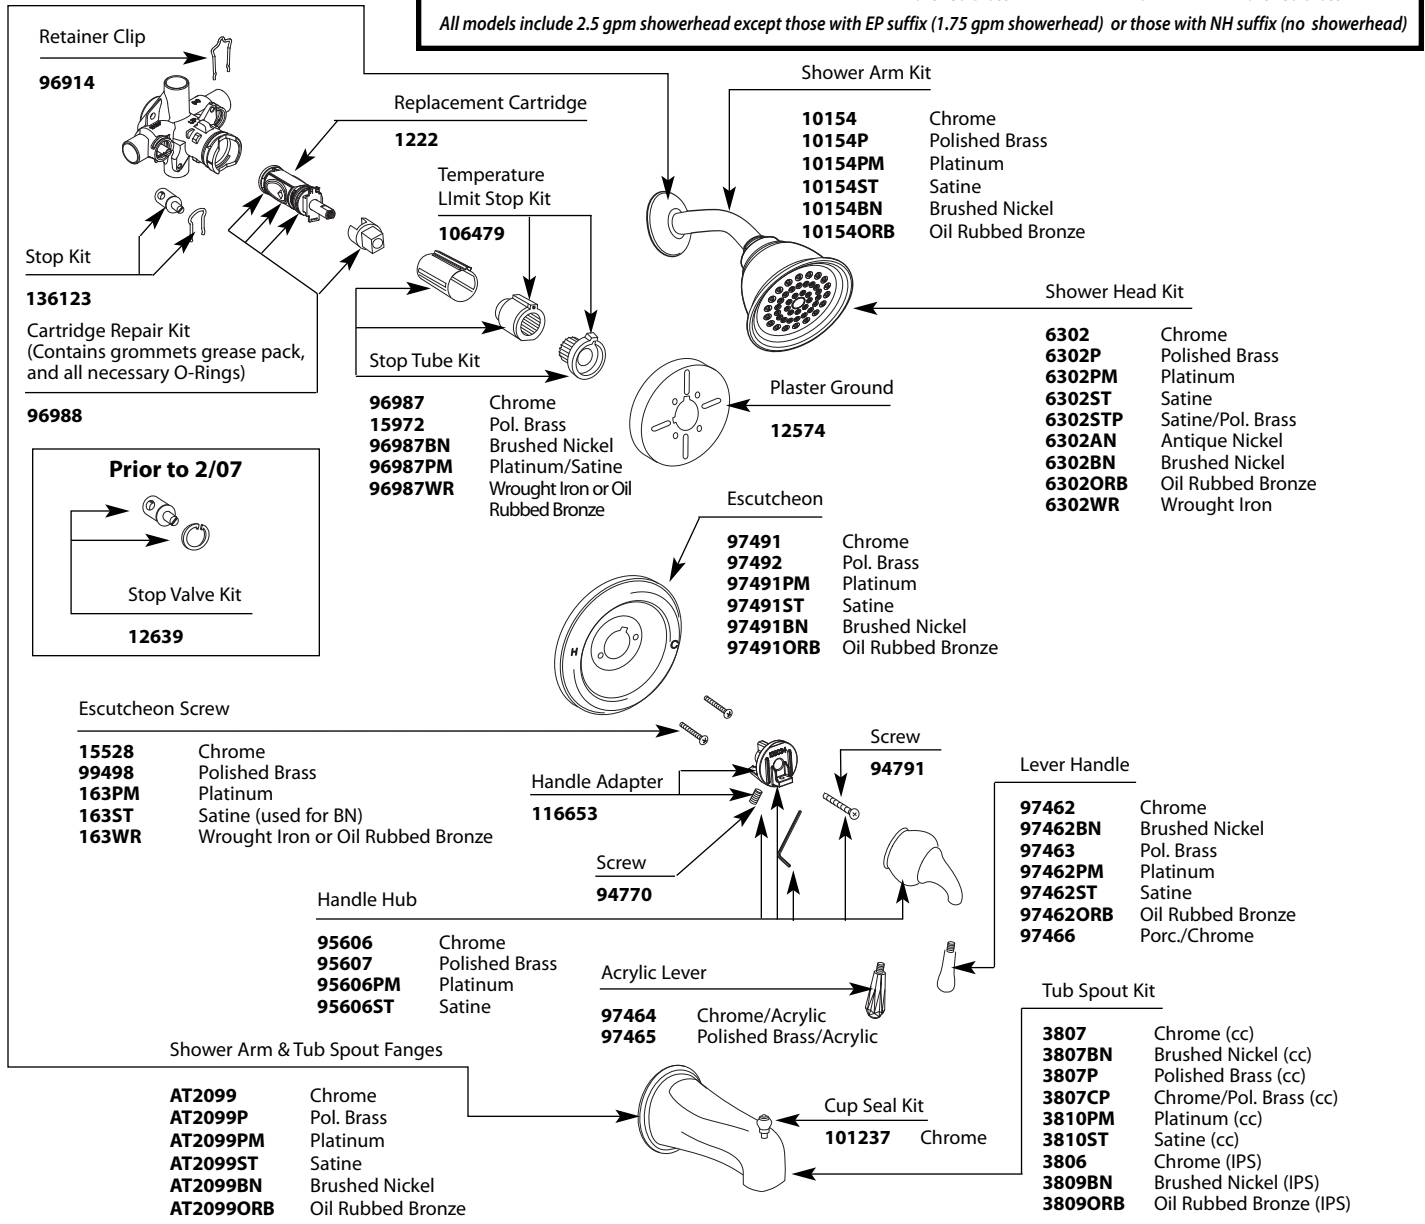

Buy it for looks. Buy it for life.®

Illustrated Parts

■ Order by Part Number

■ Trim can be used with 62300 series or 2500 series valve

Single Piece Handle

95626	Chrome
95626BN	Brushed Nickel
95626ORB	Oil Rubbed Bronze
95626P	Polished Brass

MONTICELLO® Posi-Temp® Single-Handle Tub/Shower Valve					
Valve Trim		Shower Only*		Tub/Shower*	
MODEL		MODEL		MODEL	
T2442	Chrome	T2444	Chrome	T2449	Chrome
T2442CP	Chrome/Polished Brass	T2444CP	Chrome/Polished Brass	T2449CP	Chrome/Polished Brass
T2442BN	Brushed Nickel	T2444BN	Brushed Nickel	T2449BN	Brushed Nickel
T2442PM	Platinum	T2444PM	Platinum	T2449PM	Platinum
T2442P	Polished Brass	T2444P	Polished Brass	T2449P	Polished Brass
		T2444EP	Chrome	T2449EP	Chrome
		T2444EPCP	Chrome/Polished Brass	T2449EPCP	Chrome/Polished Brass
		T2444EPBN	Brushed Nickel	T2449EPBN	Brushed Nickel
		T2444EPPM	Platinum	T2449EPPM	Platinum
		T2444EPP	Polished Brass	T2449EPP	Polished Brass
		T2444NH	Chrome	T2449NH	Chrome
		T2444NHCP	Chrome/Polished Brass	T2449NHCP	Chrome/Polished Brass
		T2444NHBN	Brushed Nickel	T2449NHBN	Brushed Nickel
		T2444NHMP	Platinum	T2449NHMP	Platinum
		T2444NHP	Polished Brass	T2449NHP	Polished Brass

All models include 2.5 gpm showerhead except those with EP suffix (1.75 gpm showerhead) or those with NH suffix (no showerhead)