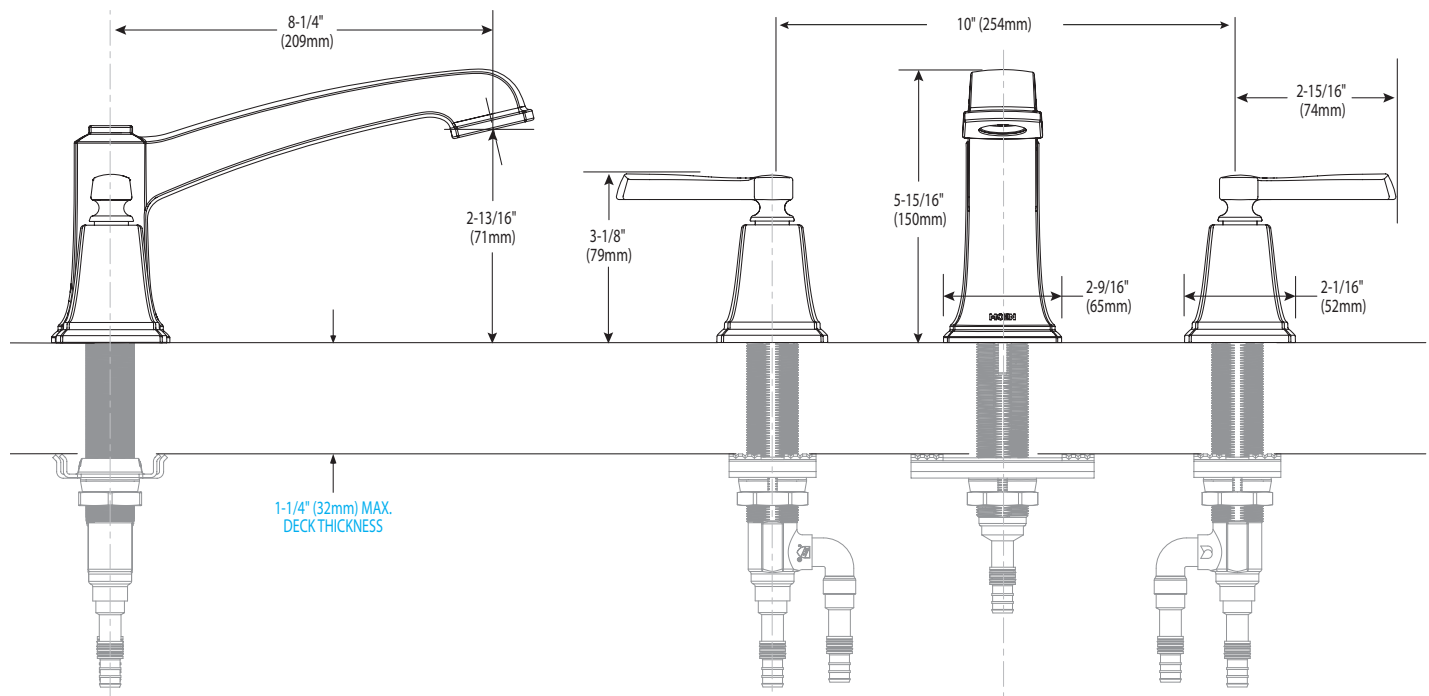

Buy it for looks. Buy it for life.®

Specifications

DESCRIPTION

- Metal construction with various finishes identified by suffix
- Hot and cold temperature indicators available

OPERATION

- Lever style handles with hot and cold indicators
- Rotate hot side handle counterclockwise to open (clockwise to close) and the cold side handle clockwise to open and (counterclockwise to close)

BOARDWALK™ Two-Handle Roman Tub Faucet Trim

Models: T623 series

Valves: 4792, 4793, 4796, 4797, 4798

CRITICAL DIMENSIONS

(DO NOT SCALE)