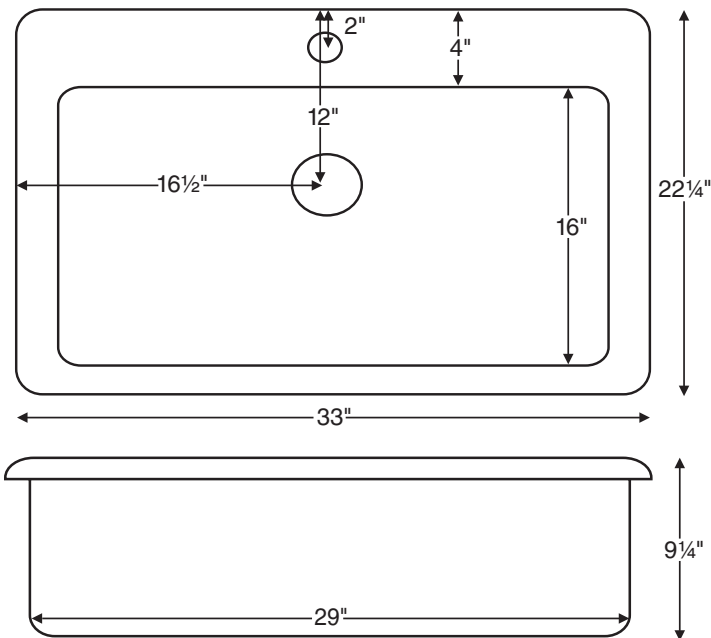

MBKS50

33" x 22.25"

Bowl depth: 9.25"

Installation: Drop-in or undermount

Material: Acrylic

Shipping Weight: 20 lbs / 9 kg

Options *Must be ordered at time of purchase.*

White (MBKS50W)

Biscuit (MBKS50B)

Quick Ship (QUISINKSH) reduces lead time
please call for availability

Accessories

Large Sink Grid (MBLSG)

Sold individually.

Optional sink grids shown above.

CONSTRUCTION AND STANDARD FEATURES

- Accommodates 3.5" kitchen drain.
- Can be undermounted or caulked directly to the countertop without the use of clips or channels.
- Sink comes without holes for faucet valves; up to 4 holes drilled by MTI at no additional charge. Please indicate number of holes on order.
- Durable cast acrylic shell is extremely scratch- and stain-resistant. Up to 30% thicker and stronger than other makes.
- Non-porous highly renewable surface makes cleaning and sanitizing faster and more effective.
- 1-year limited residential and commercial warranty.

• All product measurements are $\pm 1/2"$.
• Specifications and configurations are subject to change without notice.
• Measurements herein supersede all others published prior to publication date below.