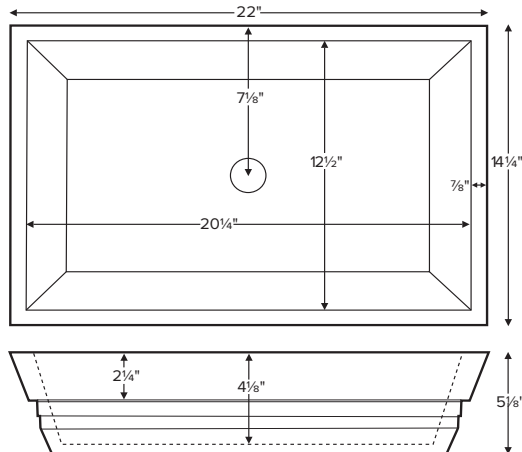

Petra 4 SR

The top 2¼" of the semi-recessed sink will rest on the vanity.

Due to its handcrafted nature, always measure sink on-site to ensure cut-out accuracy.

MODEL 731
22" x 14.25" x 5.125"
SEMI-RECESSED
<b>SculptureStone®</b>
33 lbs / 15 kg

Also available, Petra Counter-Sink 4, featuring custom-size countertop with integrated bowl. Offered in single or double bowl configurations.

• Before discarding packaging, check for accessories that may be inside.  
 • All product measurements are ±1/2".  
 • Specifications and configurations are subject to change without notice.  
 • Measurements herein supersede all others published prior to publication date below.