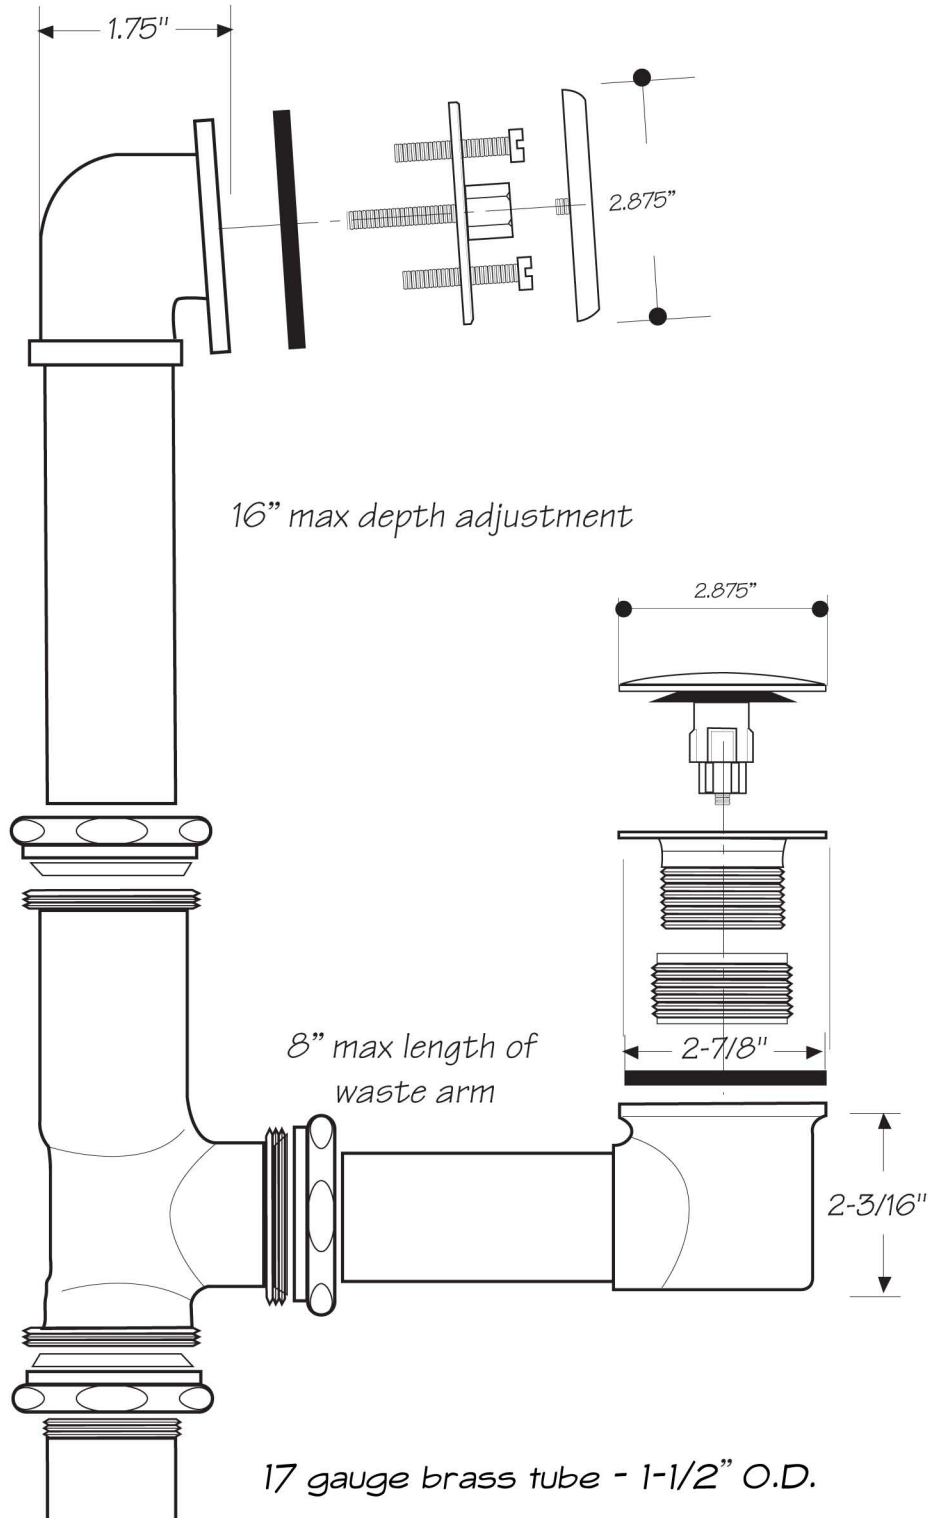

INSTALLATION DIMENSIONS

This model offers you the following features & benefits:

- All brass body
- Deluxe Designer Face Plate
- Adjustable to 16" depth
- For acrylic, fiberglass, cast iron and steel bathtubs and whirlpools.
- Constructed of 17 gauge brass tube.
- Soft Touch Clicker Mechanism
- Available in 15 finishes

Lifetime warranty on drain body.

One year warranty on plated finish. Lifetime warranty on PVD finishes.

Specifications subject to change without notice.