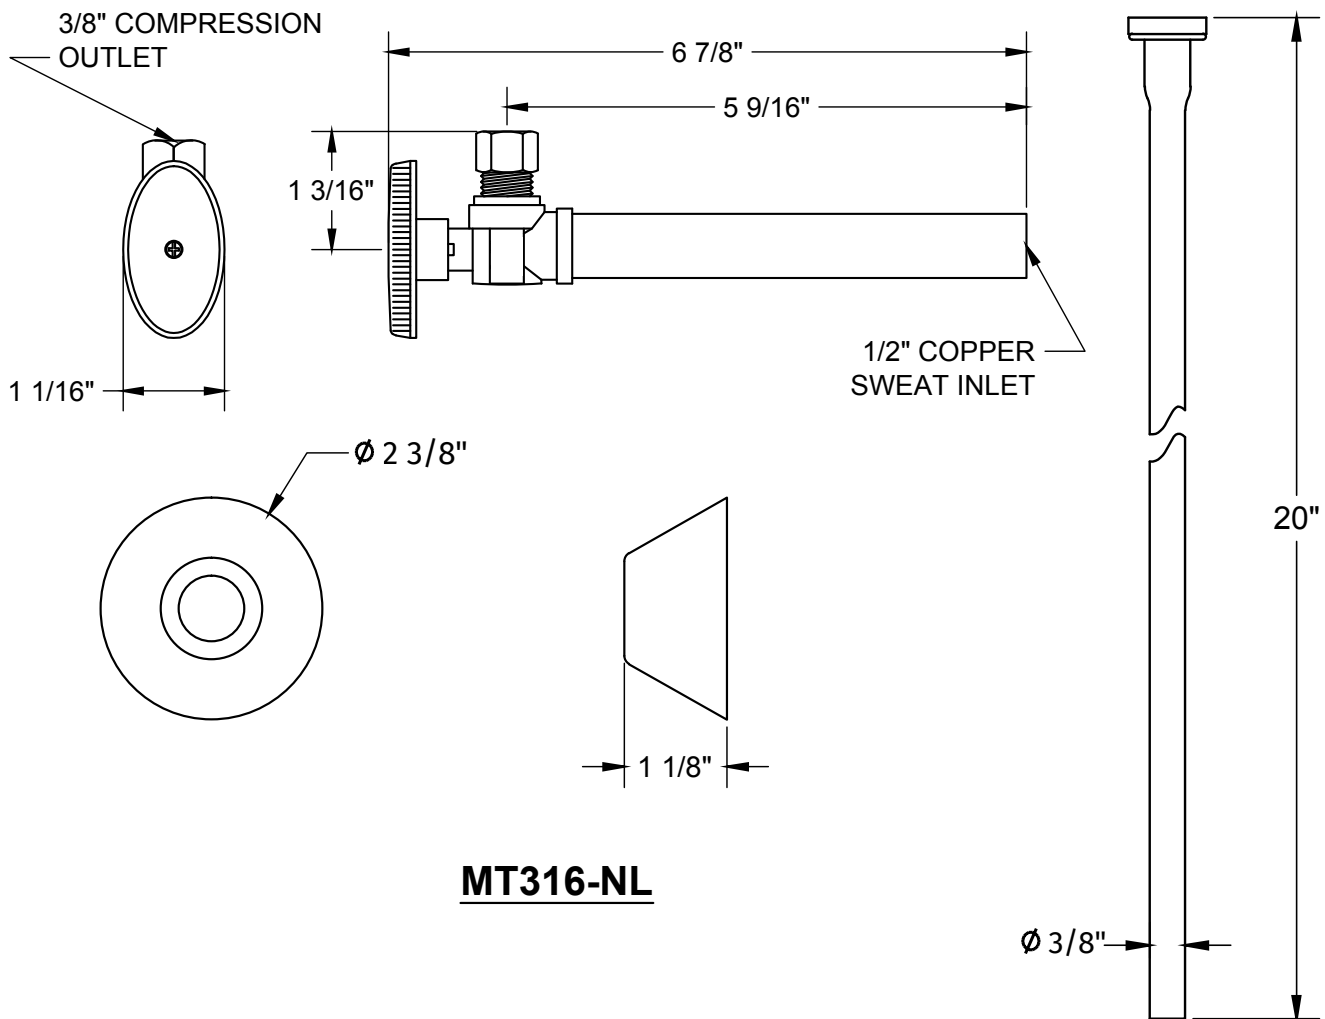

MT3840-NL

TOILET SUPPLY KIT

SPECIFICATION SHEET

- -ONE LEAD FREE cUPC CERTIFIED MT316-NL 1/4 TURN BALL VALVE
- -1/2" COPPER SWEAT INLET
- -3/8" O.D. COMPRESSION OUTLET
- -ONE MT436X NO LEAD SUPPLY TUBE
- -OFFERED IN MANY STANDARD DECORATIVE FINISHES
- -SPECIAL FINISHES AVAILABLE UPON REQUEST

A McAlpine Company

Mountain

Plumbing Products

MT316-NL

MT436X

WARRANTY

FOR WARRANTY INFO PLEASE VISIT WWW.MOUNTAINPLUMBING.COM/PAGE/RESOURCES/WARRANTY

FINISH CARE & MAINTENANCE

NEVER USE ANY HARSH ALKALI, ACID BASED DETERGENTS OR CLEANERS SUCH AS SOFT SCRUB®, SCRUBBING BUBBLES® OR COMET® TO CLEAN. DO NOT USE BRILLO® OR SCOTCH BRITE® PADS. THESE WILL ALL HARM THE FINISH. TO CLEAN, USE ONLY A DAMP SOFT CLOTH AND WIPE GENTLY. STANDARD WINDEX® CAN ALSO BE USED SPARINGLY. IT IS NOT NECESSARY TO WIPE HARD TO REMOVE SPOTS. TO MAINTAIN THE FINISH, WIPE WITH A SOFT DRY CLOTH AFTER USE. AN OCCASIONAL COAT OF PURE CARNAUBA WAX WITHOUT CLEANERS WILL HELP PROTECT THE FINISH.

SPECIFICATIONS SUBJECT TO CHANGE WITHOUT NOTICE