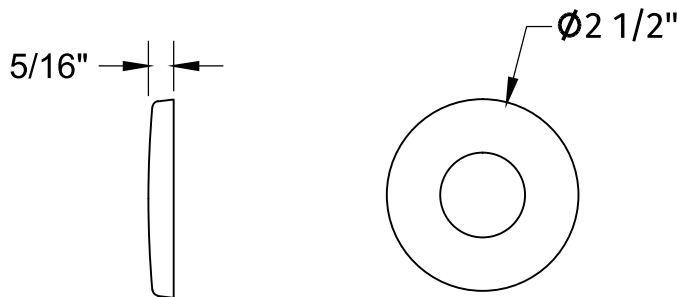

MT4820BO-NL

TOILET SUPPLY KIT

SPECIFICATION SHEET

- -ONE LEAD FREE cUPC CERTIFIED MT403X-NL 1/4 TURN BALL VALVE
- -1/2" COMPRESSION (5/8" O.D.) INLET
- -3/8" O.D. COMPRESSION OUTLET
- -ONE MT436X NO LEAD SUPPLY TUBE
- -ONE MT441X SURE GRIP FLANGE
- -OFFERED IN MANY STANDARD DECORATIVE FINISHES
- -SPECIAL FINISHES AVAILABLE UPON REQUEST

MT441X

MT436X

WARRANTY

FOR WARRANTY INFO PLEASE VISIT WWW.MOUNTAINPLUMBING.COM/PAGE/RESOURCES/WARRANTY

FINISH CARE & MAINTENANCE

NEVER USE ANY HARSH ALKALI, ACID BASED DETERGENTS OR CLEANERS SUCH AS SOFT SCRUB®, SCRUBBING BUBBLES® OR COMET® TO CLEAN. DO NOT USE BRILLO® OR SCOTCH BRITE® PADS. THESE WILL ALL HARM THE FINISH. TO CLEAN, USE ONLY A DAMP SOFT CLOTH AND WIPE GENTLY. STANDARD WINDEX® CAN ALSO BE USED SPARINGLY. IT IS NOT NECESSARY TO WIPE HARD TO REMOVE SPOTS. TO MAINTAIN THE FINISH, WIPE WITH A SOFT DRY CLOTH AFTER USE. AN OCCASIONAL COAT OF PURE CARNAUBA WAX WITHOUT CLEANERS WILL HELP PROTECT THE FINISH.

SPECIFICATIONS SUBJECT TO CHANGE WITHOUT NOTICE

www.mountainplumbing.com 888-222-9140 fax 972-456-2719

MT4820BO-NL