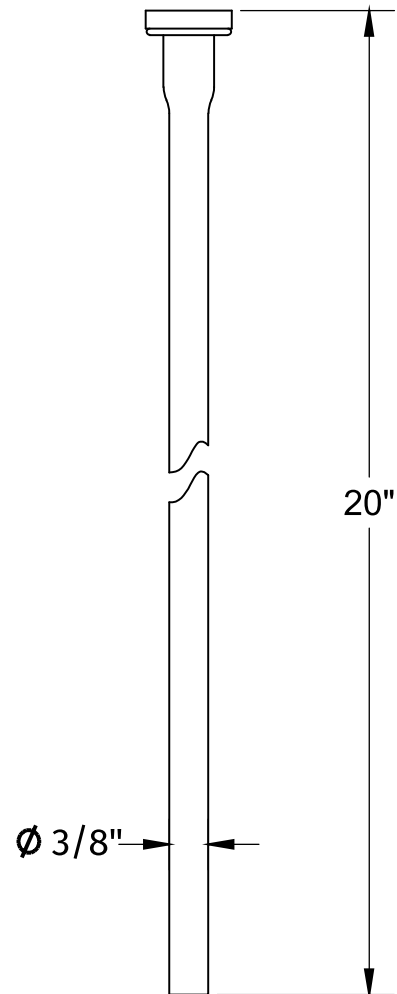

MT436X

WARRANTY

FOR WARRANTY INFO PLEASE VISIT WWW.MOUNTAINPLUMBING.COM/PAGE/RESOURCES/WARRANTY

FINISH CARE & MAINTENANCE

NEVER USE ANY HARSH ALKALI, ACID BASED DETERGENTS OR CLEANERS SUCH AS SOFT SCRUB®, SCRUBBING BUBBLES® OR COMET® TO CLEAN. DO NOT USE BRILLO® OR SCOTCH BRITE® PADS. THESE WILL ALL HARM THE FINISH. TO CLEAN, USE ONLY A DAMP SOFT CLOTH AND WIPE GENTLY. STANDARD WINDEX® CAN ALSO BE USED SPARINGLY. IT IS NOT NECESSARY TO WIPE HARD TO REMOVE SPOTS. TO MAINTAIN THE FINISH, WIPE WITH A SOFT DRY CLOTH AFTER USE. AN OCCASIONAL COAT OF PURE CARNAUBA WAX WITHOUT CLEANERS WILL HELP PROTECT THE FINISH.

SPECIFICATIONS SUBJECT TO CHANGE WITHOUT NOTICE

www.mountainplumbing.com 888-222-9140 fax 972-456-2719

MT4820BO-NL