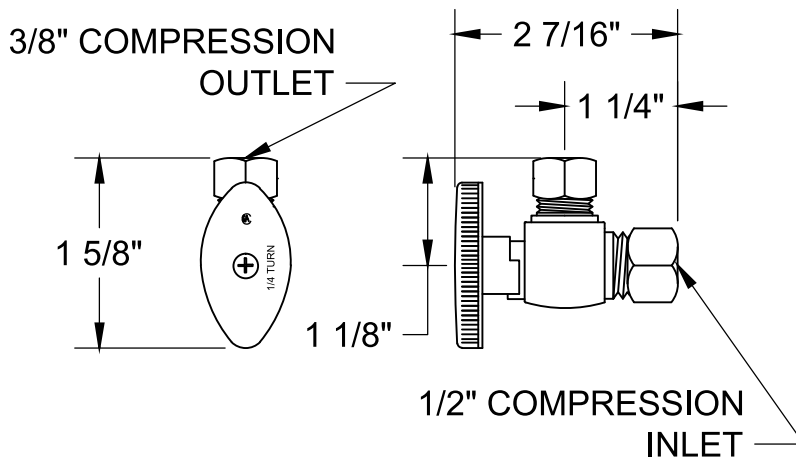

MT4820BO-NL

TOILET SUPPLY KIT

SPECIFICATION SHEET

- ONE LEAD FREE cUPC CERTIFIED MT403X-NL 1/4 TURN BALL VALVE
- 1/2" COMPRESSION (5/8" O.D.) INLET
- 3/8" O.D. COMPRESSION OUTLET
- ONE MT436X NO LEAD SUPPLY TUBE
- ONE MT441X SURE GRIP FLANGE
- OFFERED IN MANY STANDARD DECORATIVE FINISHES
- SPECIAL FINISHES AVAILABLE UPON REQUEST