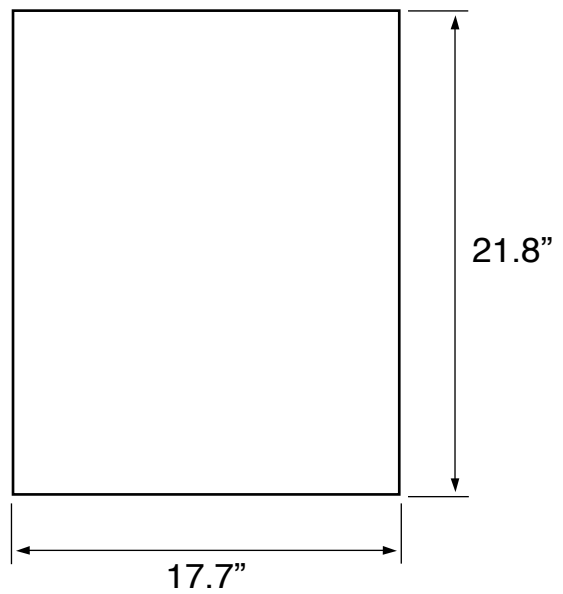

Vanity Cabinet Color/Finish Details

Color	Description
	Glossy White

Technical Information

Bowl type:	Single
Installation:	Floor standing
Bowl dimensions:	Depth: 3.54"
	Length: 19.69"
	Width: 11.02"
Drain hole:	1.90"
Faucet hole:	1.38"
Hole configurations:	1