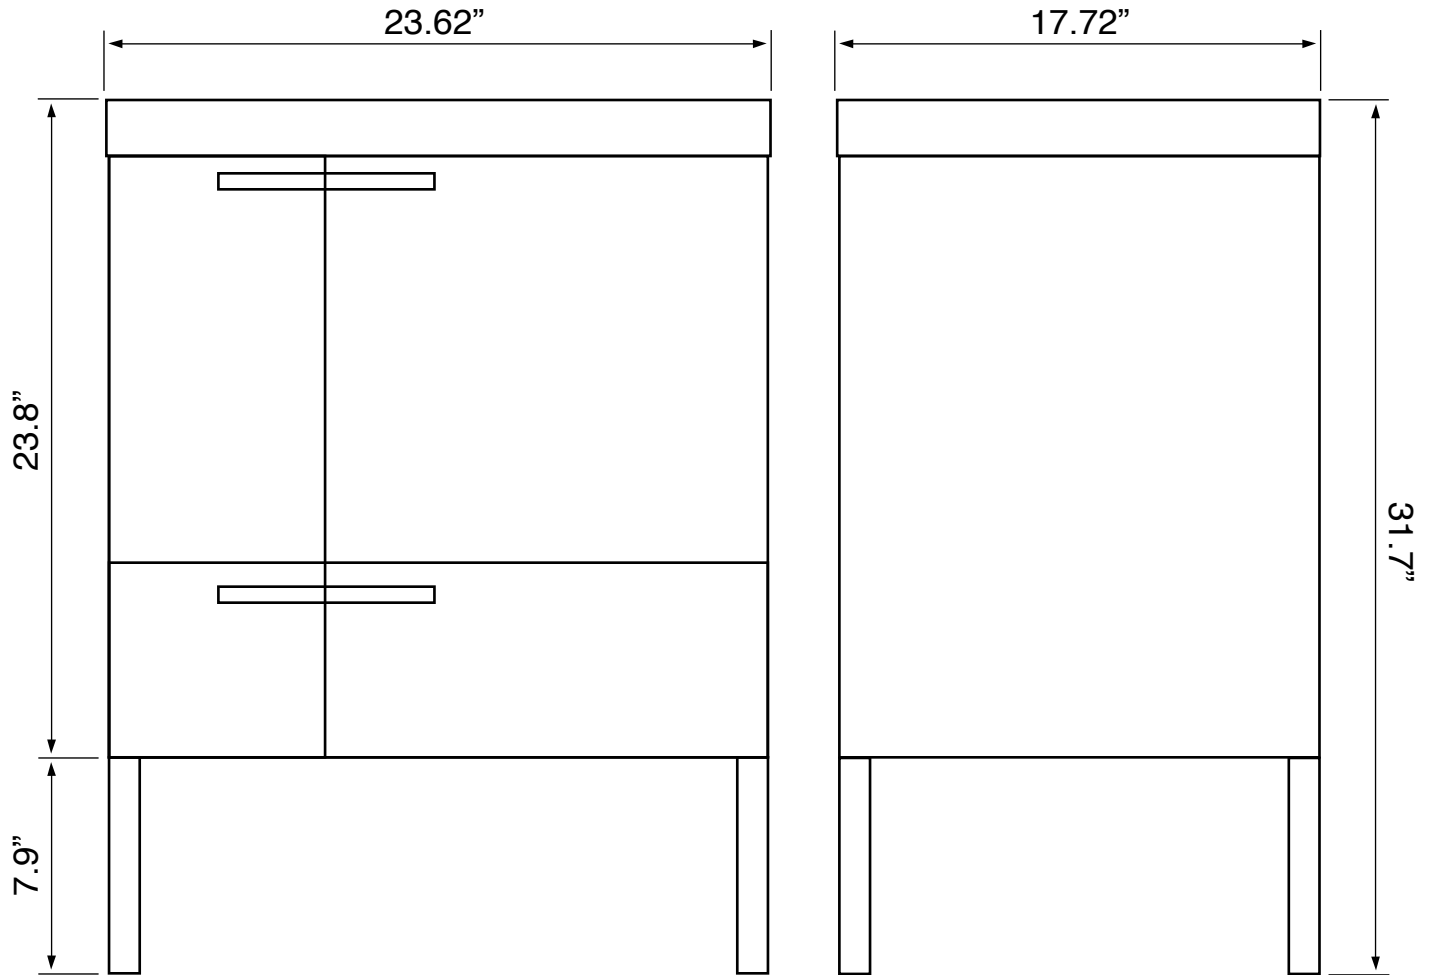

Features

- Modern design.
- Sink with overflow.
- Waterproof vanity panels.
- 2 doors.
- 1 soft-closing drawer.
- 4 polished chrome cabinet feet.
- Ships fully assembled.
- Made in Italy.

Material

- White ceramic integrated sink.
- Engineered wood vanity base.
- Polished chrome brass handles.
- Polished chrome brass vanity feet.

Installation

- Floor standing installation.

Configurations

- Single hole.
- Three hole (special order).
- No hole (special order).

Nameek's One-Year Limited Warranty

See website for warranty information details.

Vanity Cabinet Color/Finish Details

Color	Description
	Glossy White

Technical Information

Bowl type:	Single
Installation:	Floor standing
Bowl dimensions:	Depth: 3.54"
	Length: 19.69"
	Width: 11.02"
Drain hole:	1.90"
Faucet hole:	1.38"
Hole configurations:	1