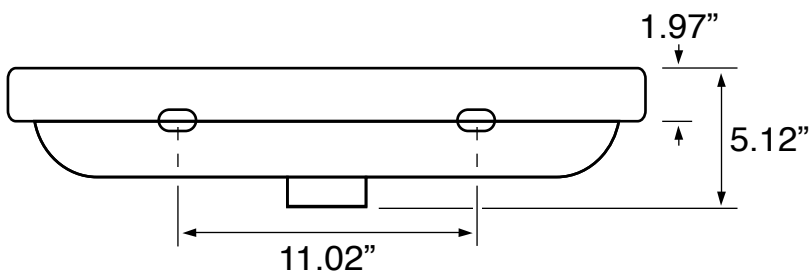

Installation

- Floor standing installation.

Configurations

- Single hole.
- Three hole (special order).
- No hole (special order).

Nameek's One-Year Limited Warranty

See website for warranty information details.

Vanity Cabinet Color/Finish Details

Color	Description
	Glossy White

Technical Information

Bowl type:	Single
Installation:	Floor standing
Bowl dimensions:	Depth: 3.54"
	Length: 19.69"
	Width: 11.02"
Drain hole:	1.90"
Faucet hole:	1.38"
Hole configurations:	1