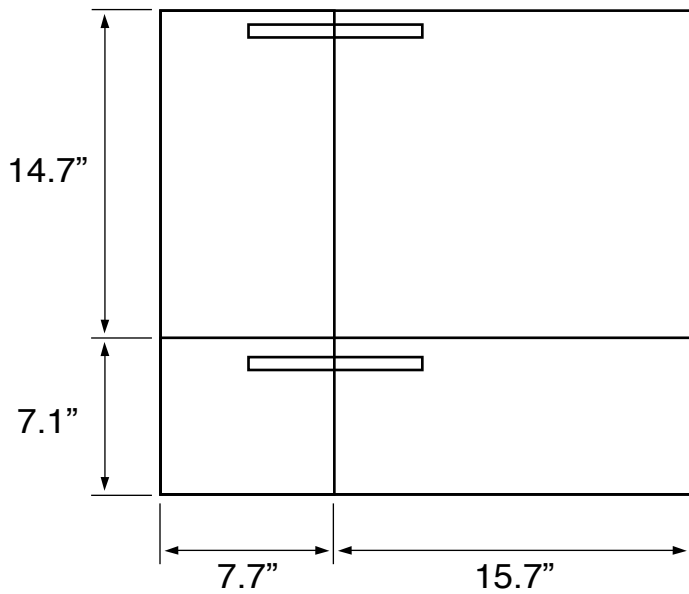

Vanity Cabinet Color/Finish Details

Color	Description
	Glossy White

Technical Information

Bowl type:	Single
Installation:	Floor standing
Bowl dimensions:	Depth: 3.54"
	Length: 19.69"
	Width: 11.02"
Drain hole:	1.90"
Faucet hole:	1.38"
Hole configurations:	1