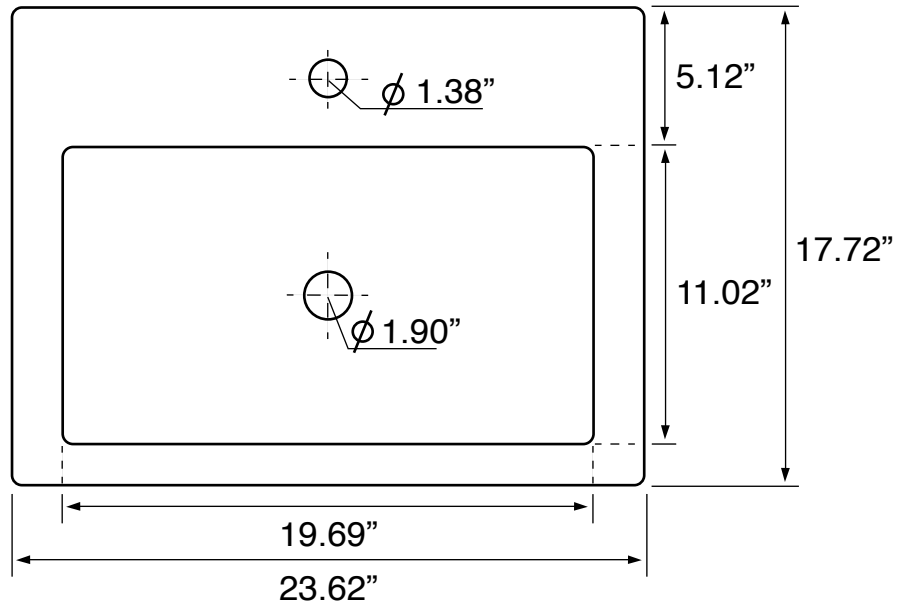

Installation

- Floor standing installation.

Configurations

- Single hole.
- Three hole (special order).
- No hole (special order).

Nameek's One-Year Limited Warranty

See website for warranty information details.

Vanity Cabinet Color/Finish Details

Color	Description
	Glossy White

Technical Information

Bowl type:	Single
Installation:	Floor standing
Bowl dimensions:	Depth: 3.54"
	Length: 19.69"
	Width: 11.02"
Drain hole:	1.90"
Faucet hole:	1.38"
Hole configurations:	1