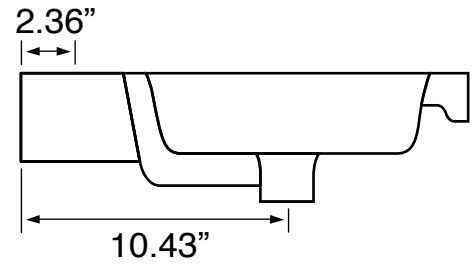

Installation

- Floor standing installation.

Configurations

- Single hole.
- Three hole (special order).
- No hole (special order).

Nameek's One-Year Limited Warranty

See website for warranty information details.

Vanity Cabinet Color/Finish Details

Color	Description
	Glossy White

Technical Information

Bowl type:	Single
Installation:	Floor standing
Bowl dimensions:	Depth: 3.54"
	Length: 19.69"
	Width: 11.02"
Drain hole:	1.90"
Faucet hole:	1.38"
Hole configurations:	1