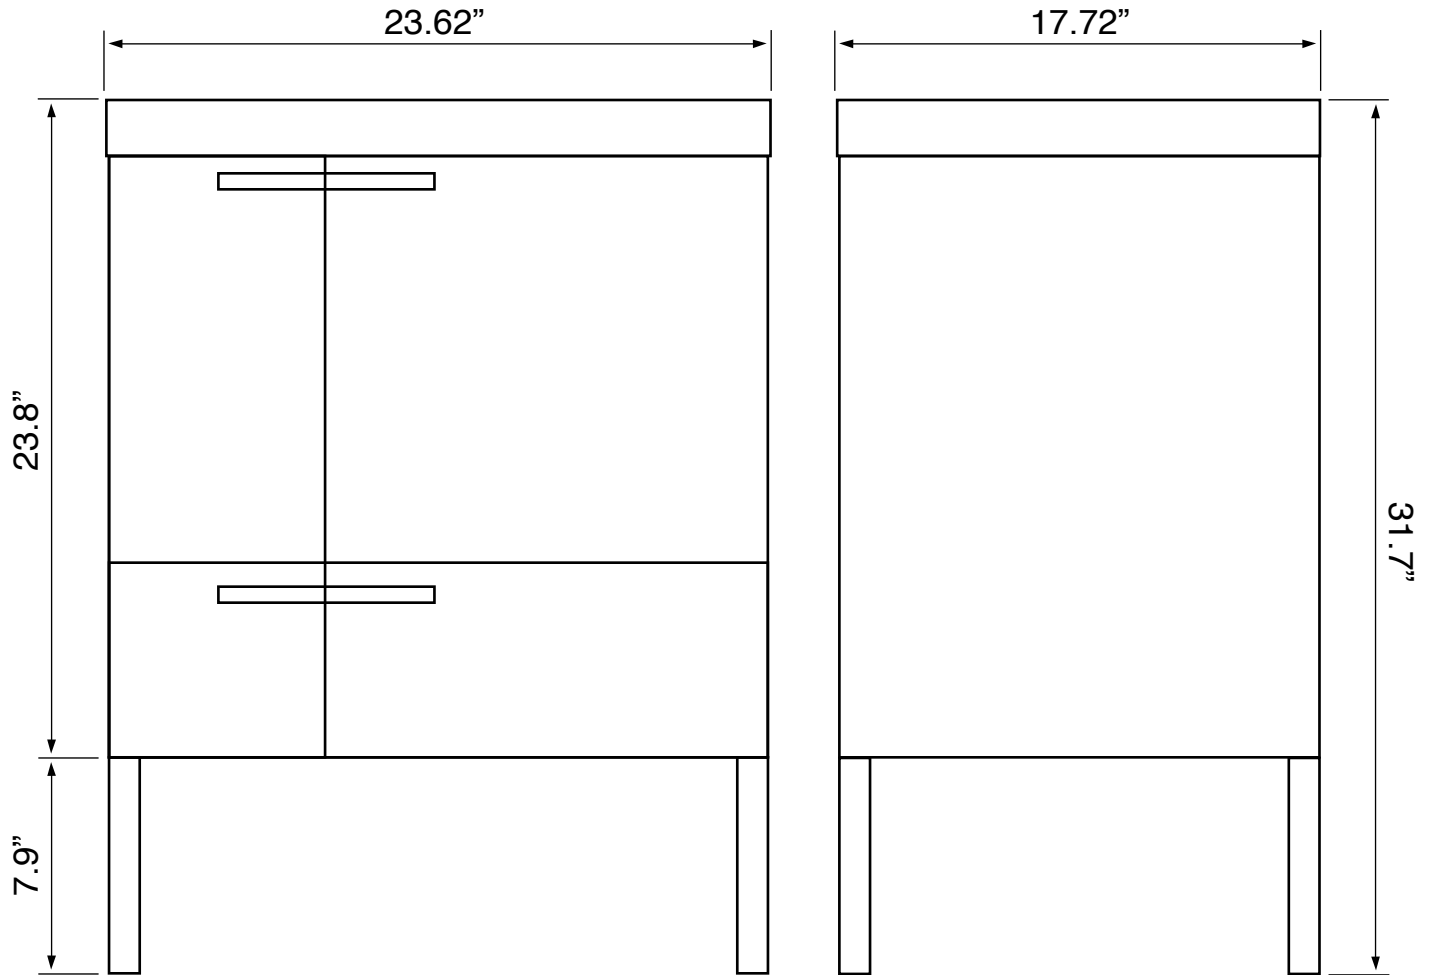

Features

- Modern design.
- Sink with overflow.
- Waterproof vanity panels.
- 2 doors.
- 1 soft-closing drawer.
- 4 polished chrome cabinet feet.
- Ships fully assembled.
- Made in Italy.

Material

- White ceramic integrated sink.
- Engineered wood vanity base.
- Polished chrome brass handles.
- Polished chrome brass vanity feet.

Installation

- Floor standing installation.

Configurations

- Single hole.
- Three hole (special order).
- No hole (special order).

Nameek's One-Year Limited Warranty

See website for warranty information details.

Vanity Cabinet Color/Finish Details

Color	Description
	Larch Canapa

Technical Information

Bowl type:	Single
Installation:	Floor standing
Bowl dimensions:	Depth: 3.54" Length: 19.69" Width: 11.02"
Drain hole:	1.90"
Faucet hole:	1.38"
Hole configurations:	1