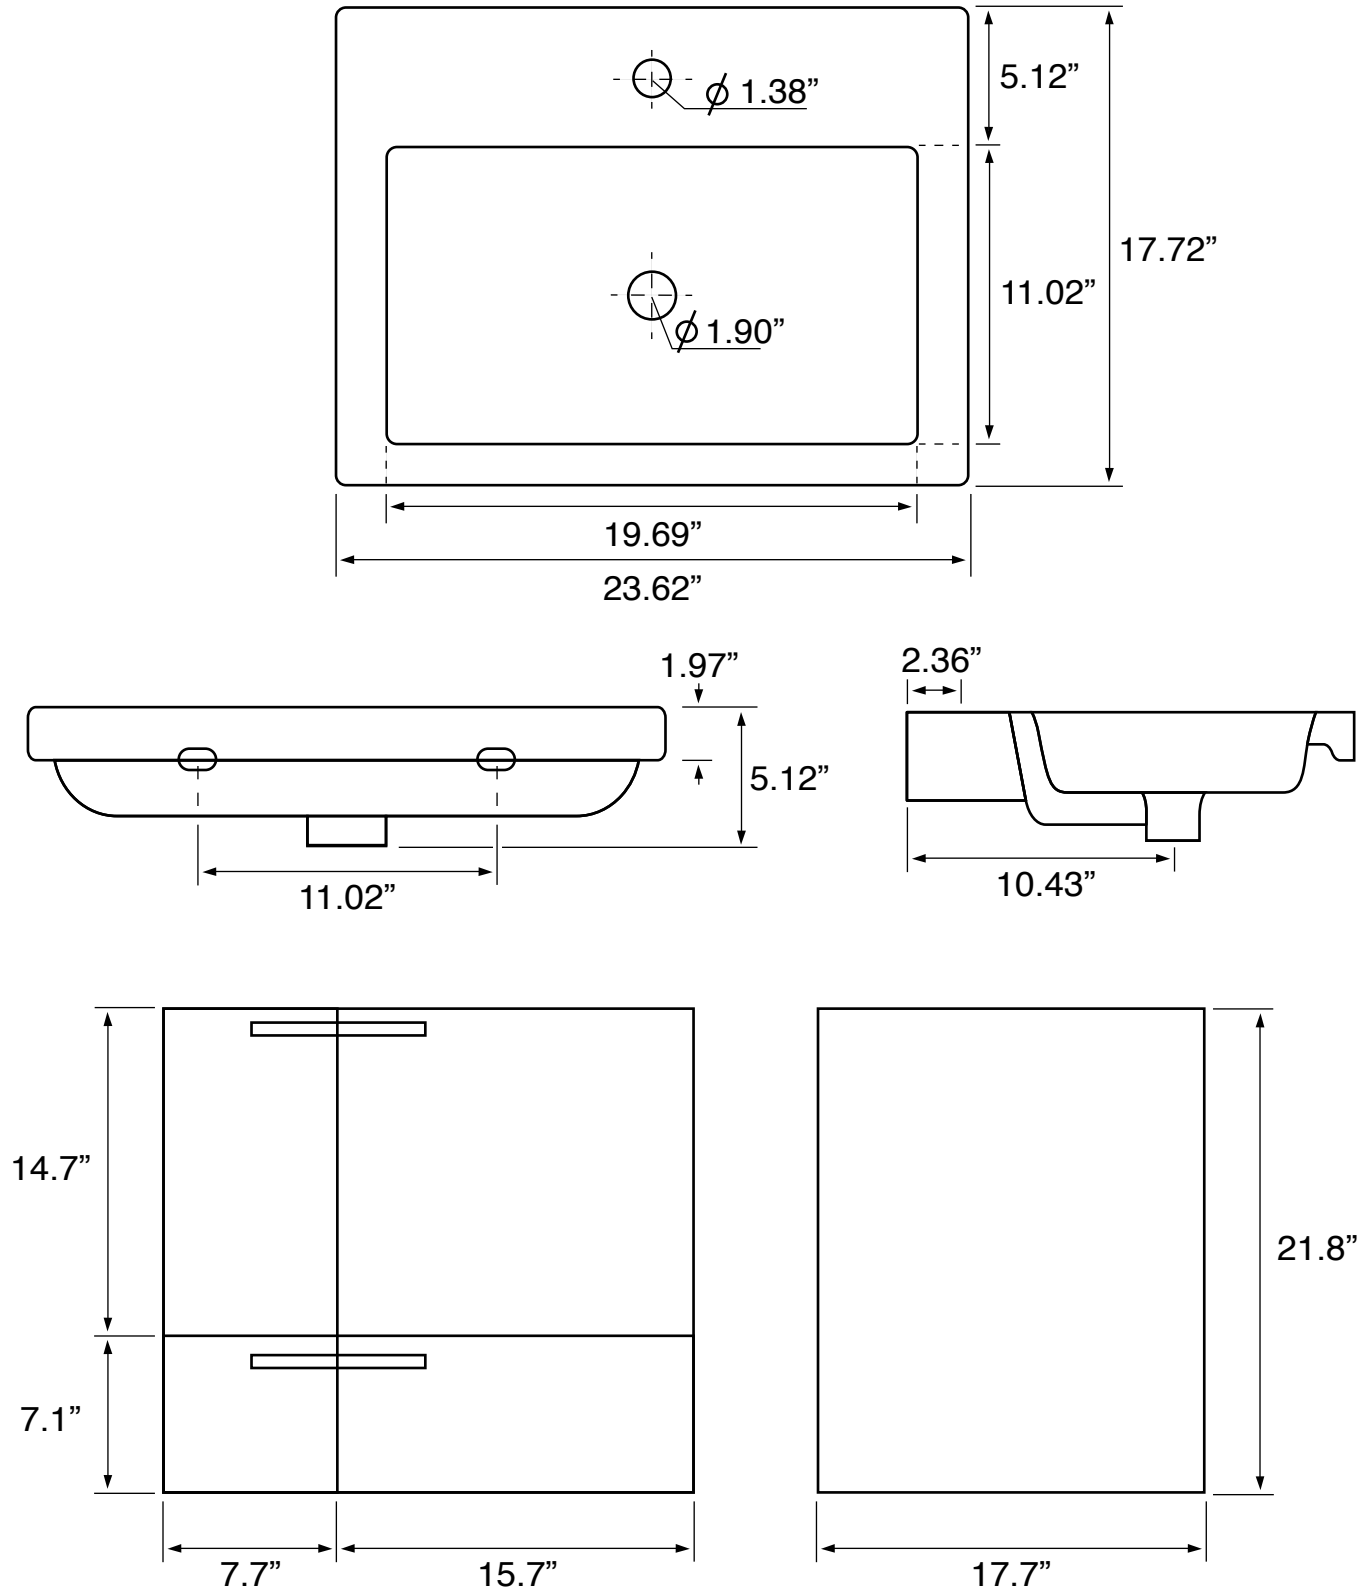

Features

- Modern design.
- Sink with overflow.
- Waterproof vanity panels.
- 2 doors.
- 1 soft-closing drawer.
- 4 polished chrome cabinet feet.
- Ships fully assembled.
- Made in Italy.

Material

- White ceramic integrated sink.
- Engineered wood vanity base.
- Polished chrome brass handles.
- Polished chrome brass vanity feet.

Installation

- Floor standing installation.

Configurations

- Single hole.
- Three hole (special order).
- No hole (special order).

Nameek's One-Year Limited Warranty

See website for warranty information details.

Vanity Cabinet Color/Finish Details

Color	Description
	Larch Canapa

Technical Information

Bowl type:	Single
Installation:	Floor standing
Bowl dimensions:	Depth: 3.54" Length: 19.69" Width: 11.02"
Drain hole:	1.90"
Faucet hole:	1.38"
Hole configurations:	1