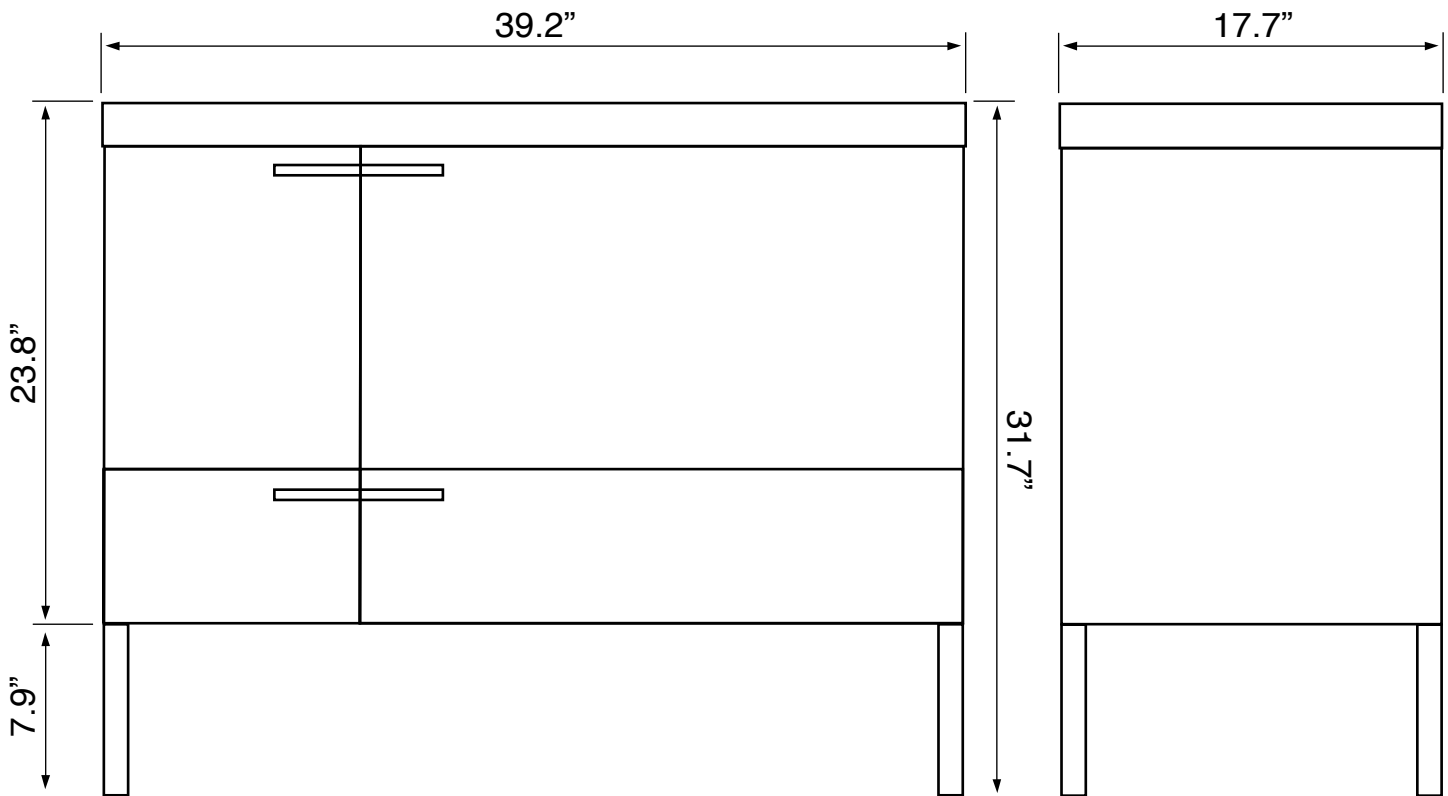

Technical Information

Bowl type:	Single
Installation:	Floor standing
Bowl dimensions:	Depth: 3.5"
	Length: 19.69"
	Width: 11.02"
Drain hole:	1.90"
Faucet hole:	1.38"
Hole configurations:	1

Notes

Install this product according to the installation instructions.