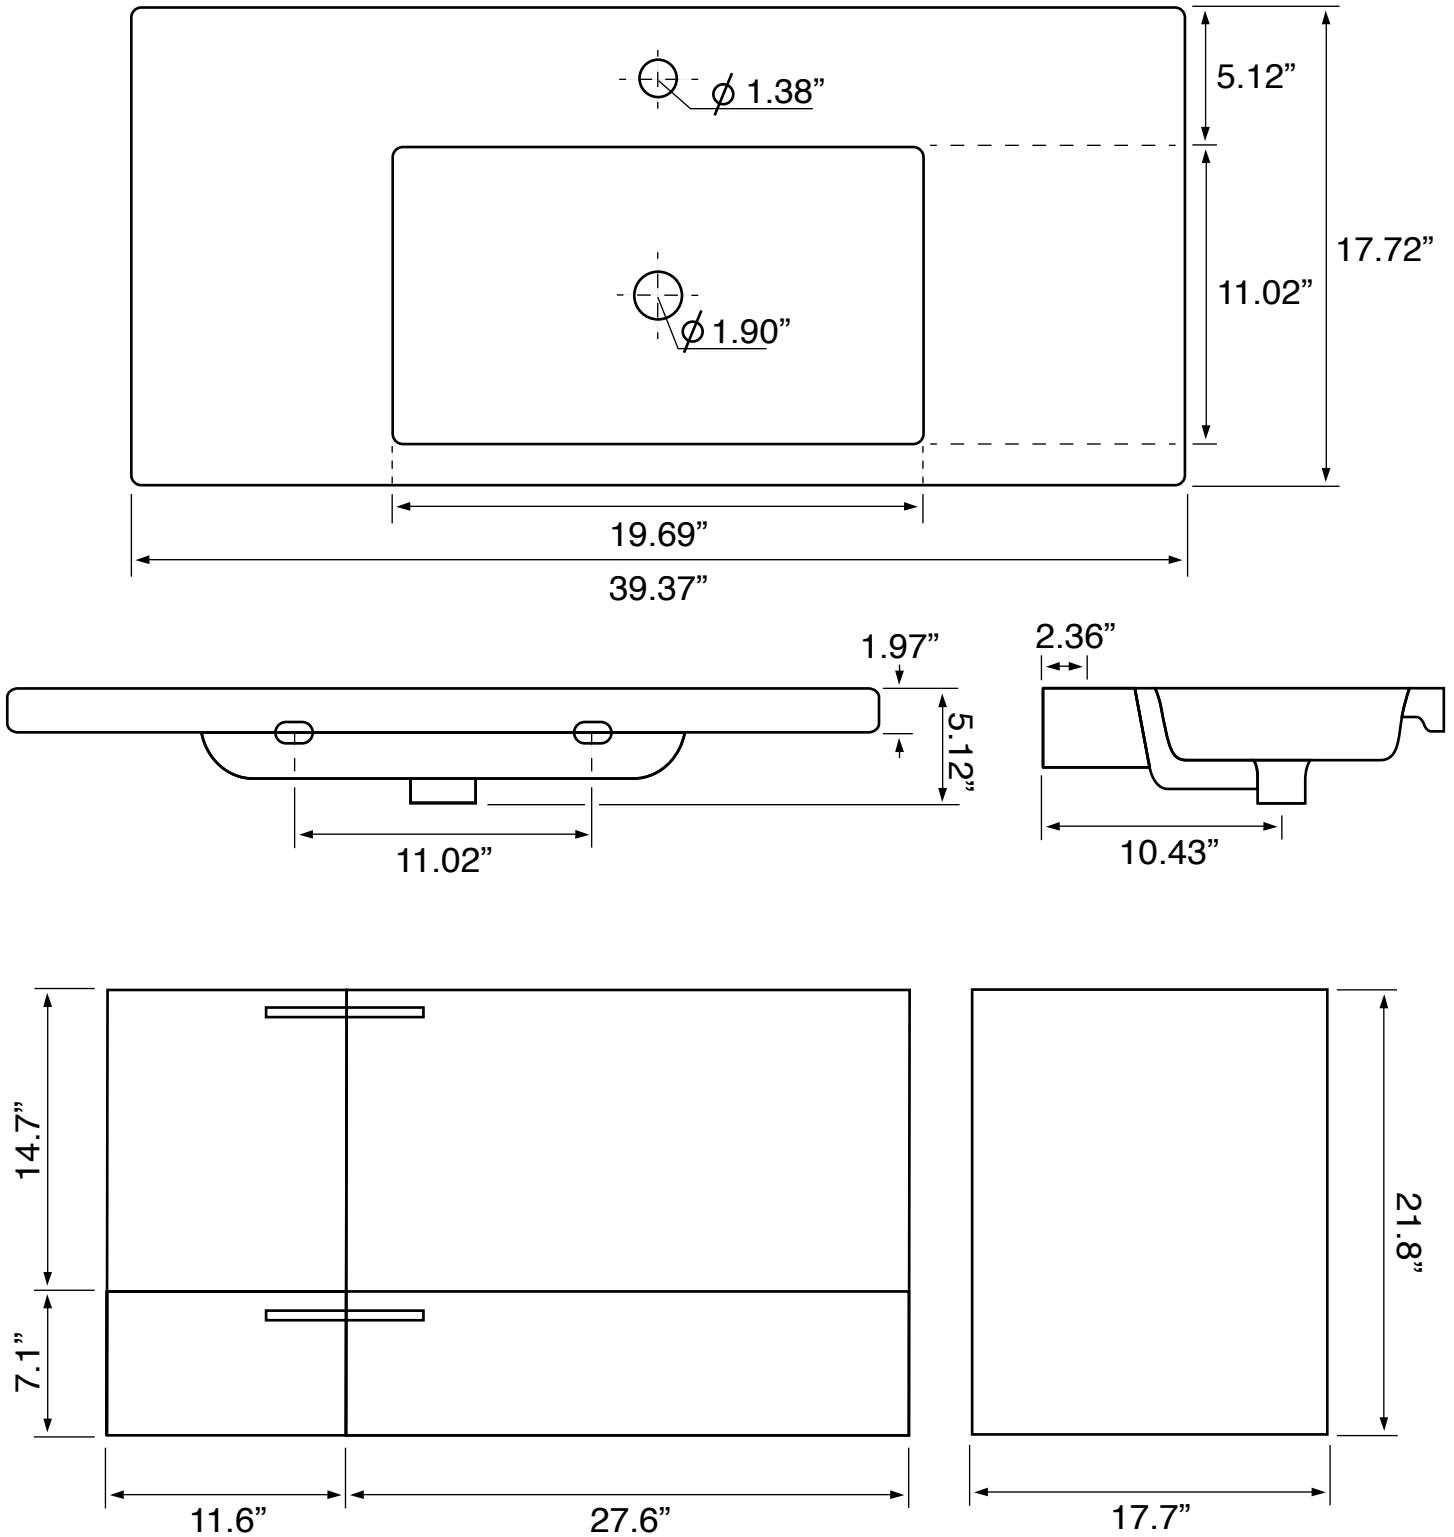

USA/Canada: 215.256.4197

Nameek's reserves the right to make revisions without notice to product specifications.

For more information, go to www.nameeks.com