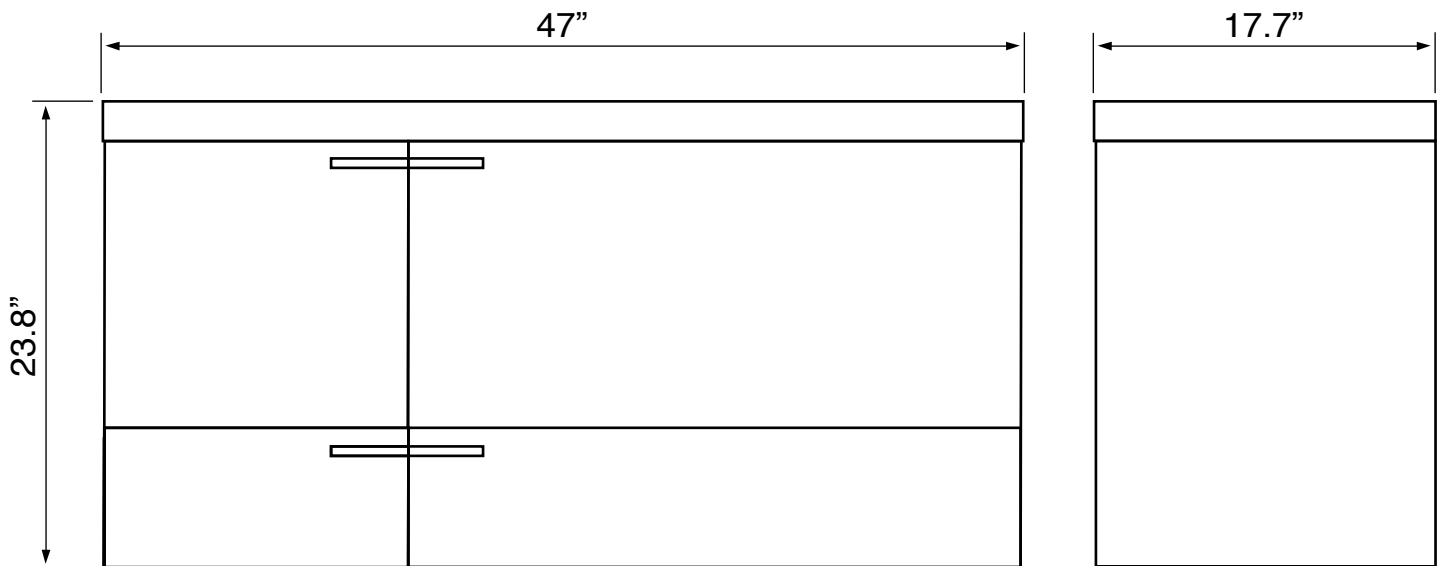

Features

- Modern design.
- Sink with overflow.
- Waterproof vanity panels.
- 2 doors.
- 1 soft-closing drawer.
- Ships fully assembled.
- Made in Italy.

Material

- White ceramic integrated sink.
- Engineered wood vanity base.
- Polished chrome brass handles.

Installation

- Wall mounted/floating installation.

Configurations

- Two hole.
- Six hole (special order).
- No hole (special order).

Nameek's One-Year Limited Warranty

See website for warranty information details.

Technical Information

Bowl type:	Single, Trough
Installation:	Wall mounted
Bowl dimensions:	Depth: 4"
	Length: 43.31"
	Width: 11.02"
Drain hole:	1.75"
Faucet hole:	1.38"
Hole configurations:	2

Notes

Install this product according to the installation instructions.