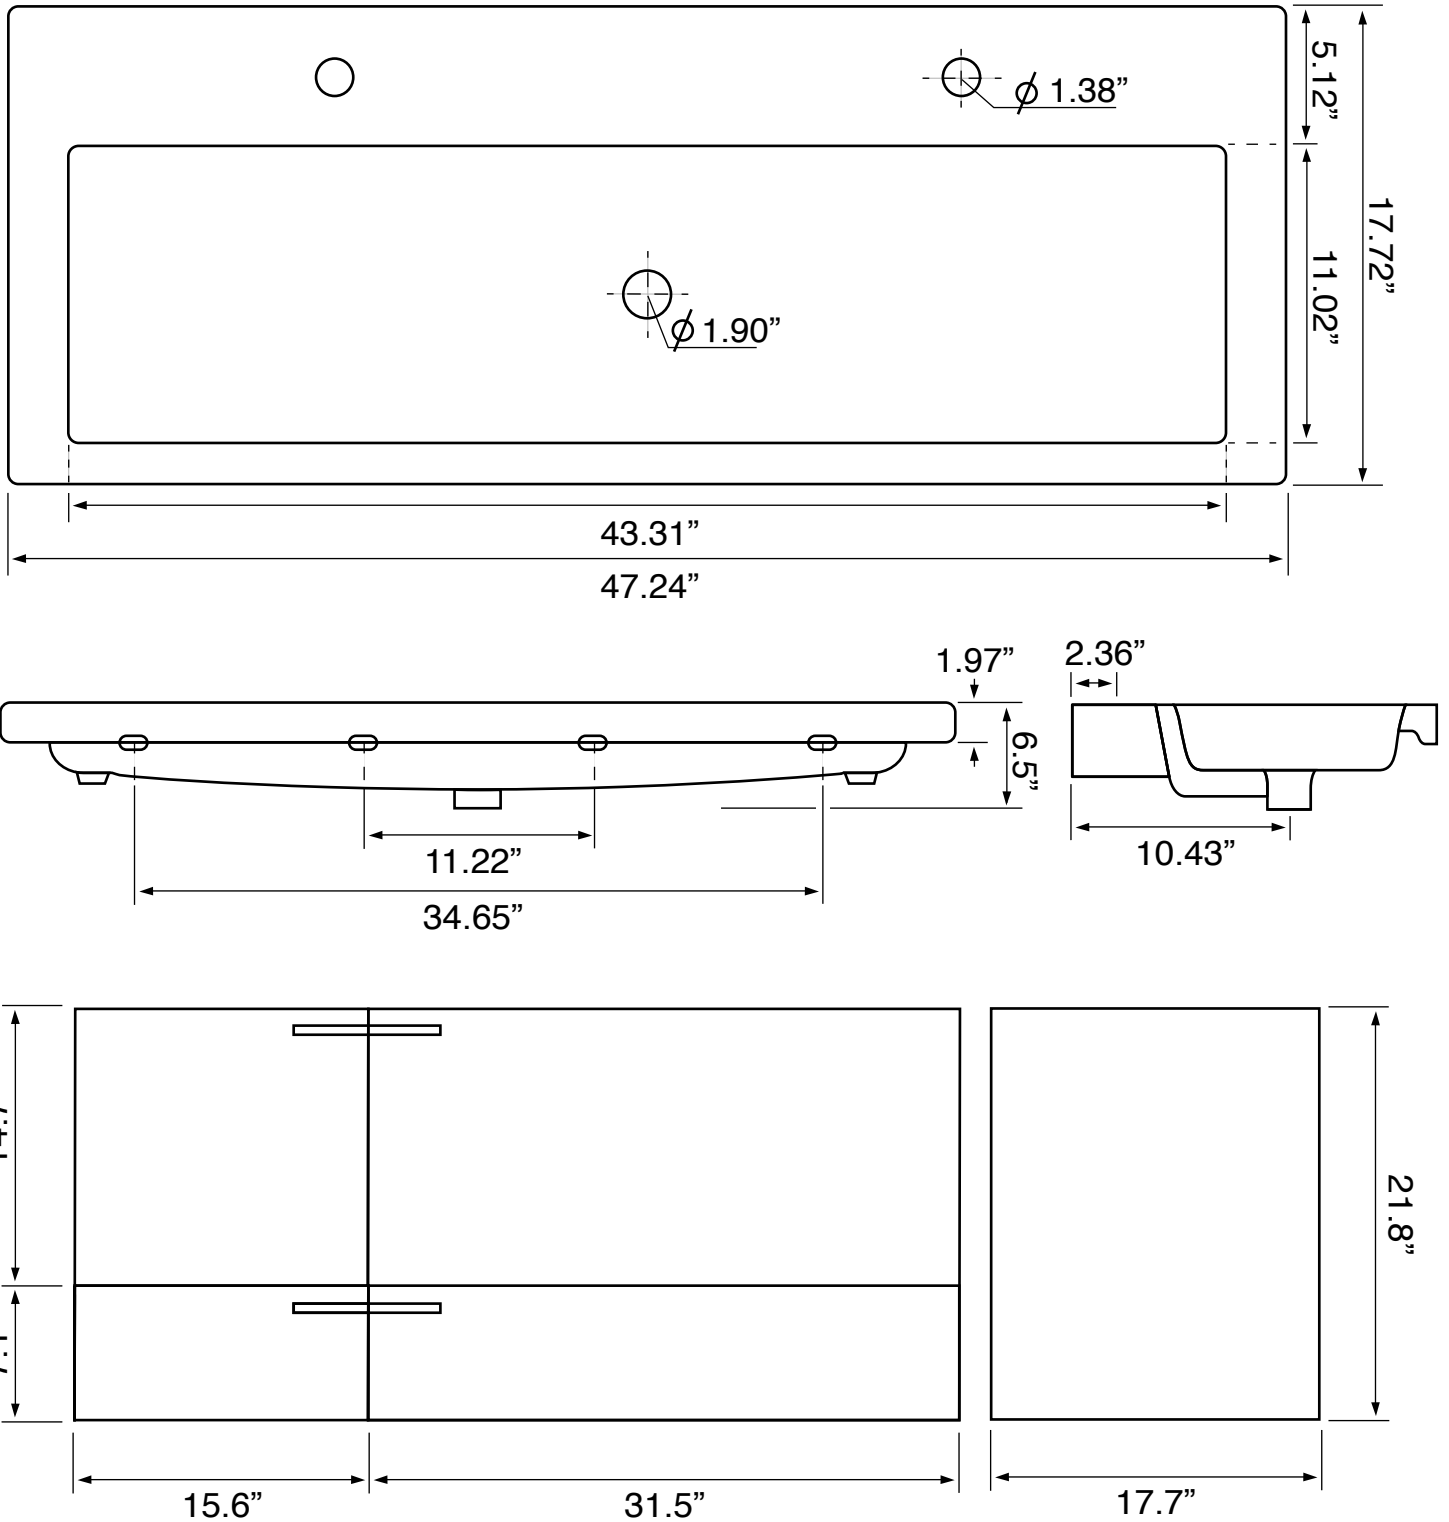

USA/Canada: 215.256.4197

Nameek's reserves the right to make revisions without notice to product specifications.
For more information, go to www.nameeks.com