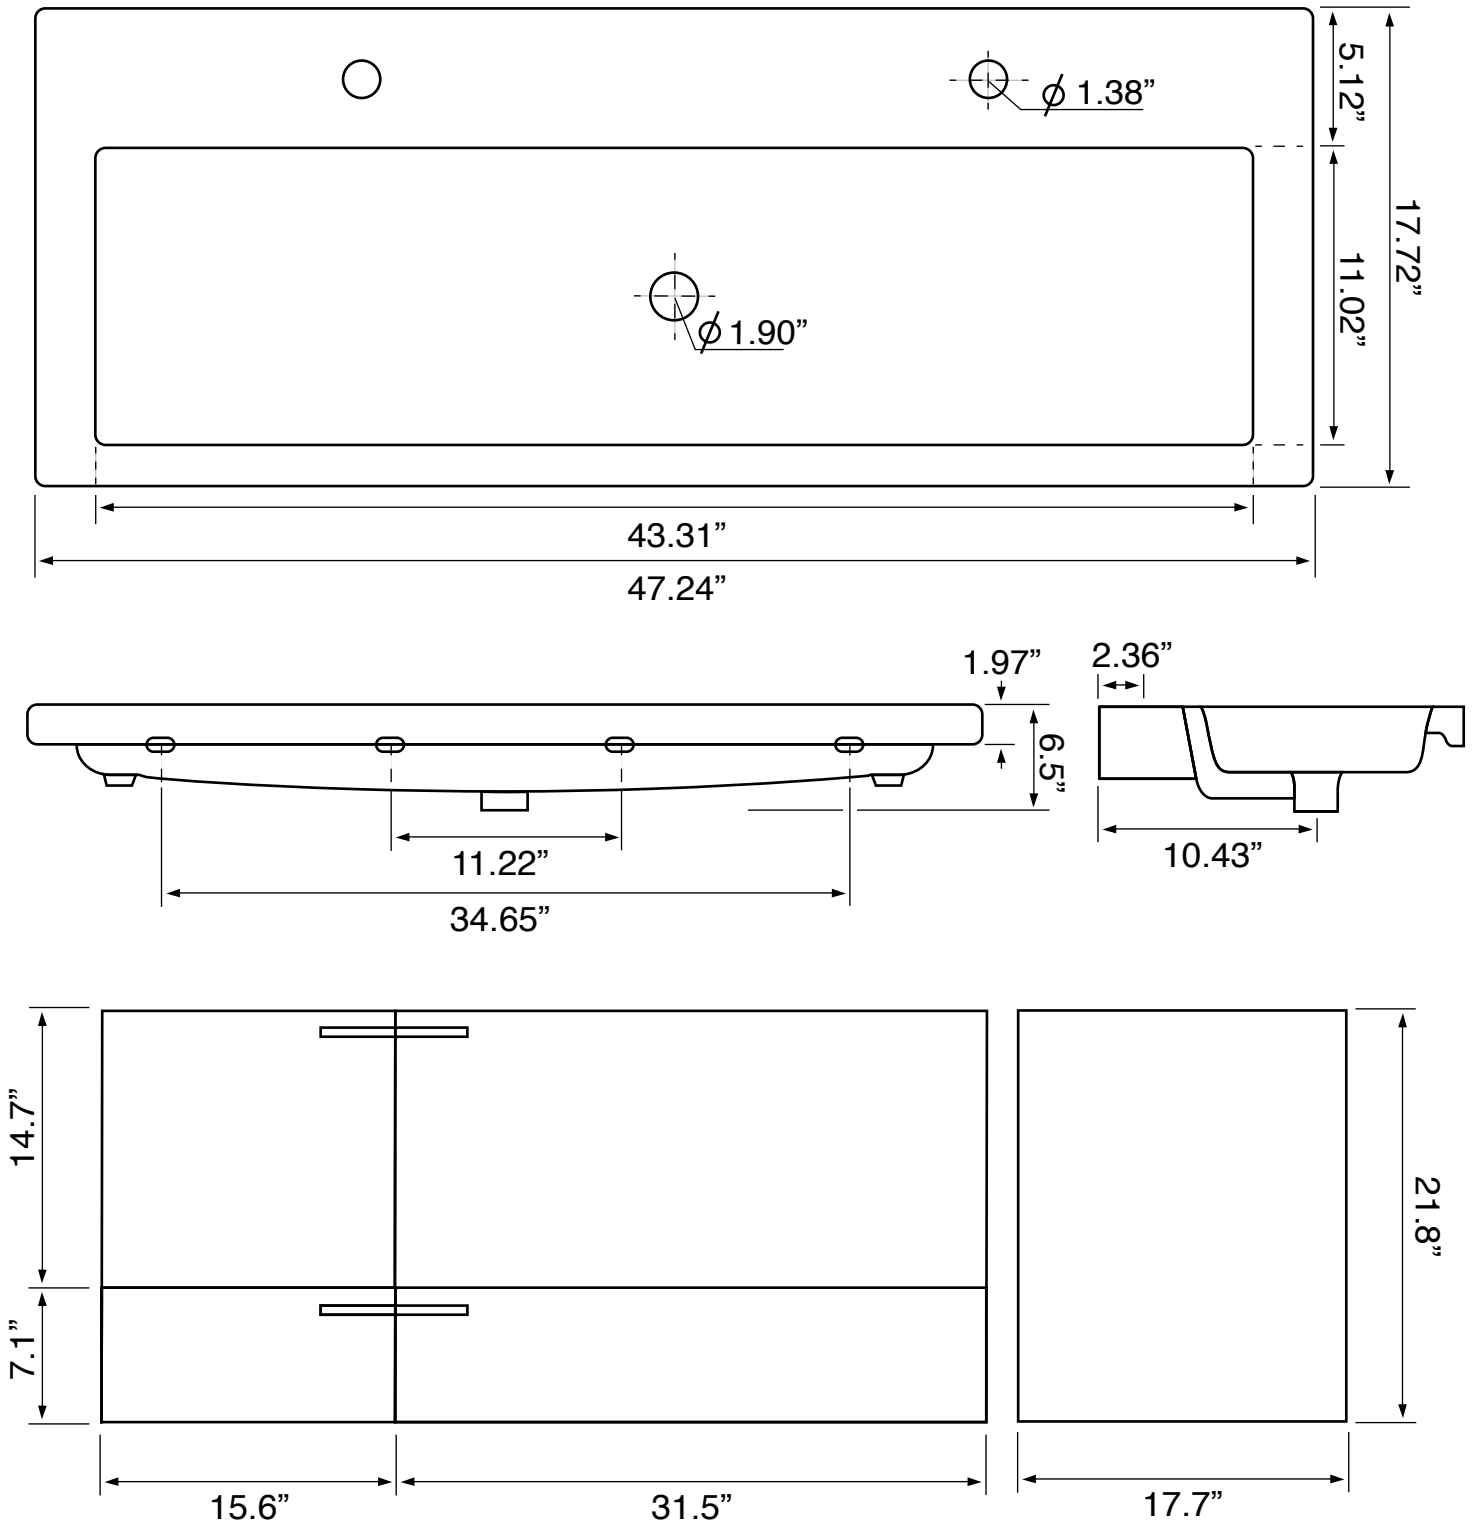

Features

- Modern design.
- Sink with overflow.
- Waterproof vanity panels.
- 2 doors.
- 1 soft-closing drawer.
- Ships fully assembled.
- Made in Italy.

Material

- White ceramic integrated sink.
- Engineered wood vanity base.
- Polished chrome brass handles.

Installation

- Wall mounted/floating installation.

Configurations

- Two hole.
- Six hole (special order).
- No hole (special order).

Nameek's One-Year Limited Warranty

See website for warranty information details.

Vanity Cabinet Color/Finish Details

Color	Description
	Grey Walnut

Technical Information

Bowl type:	Single, Trough
Installation:	Wall mounted
Bowl dimensions:	Depth: 4" Length: 43.31" Width: 11.02"
Drain hole:	1.75"
Faucet hole:	1.38"
Hole configurations:	2
Weight:	180 lbs