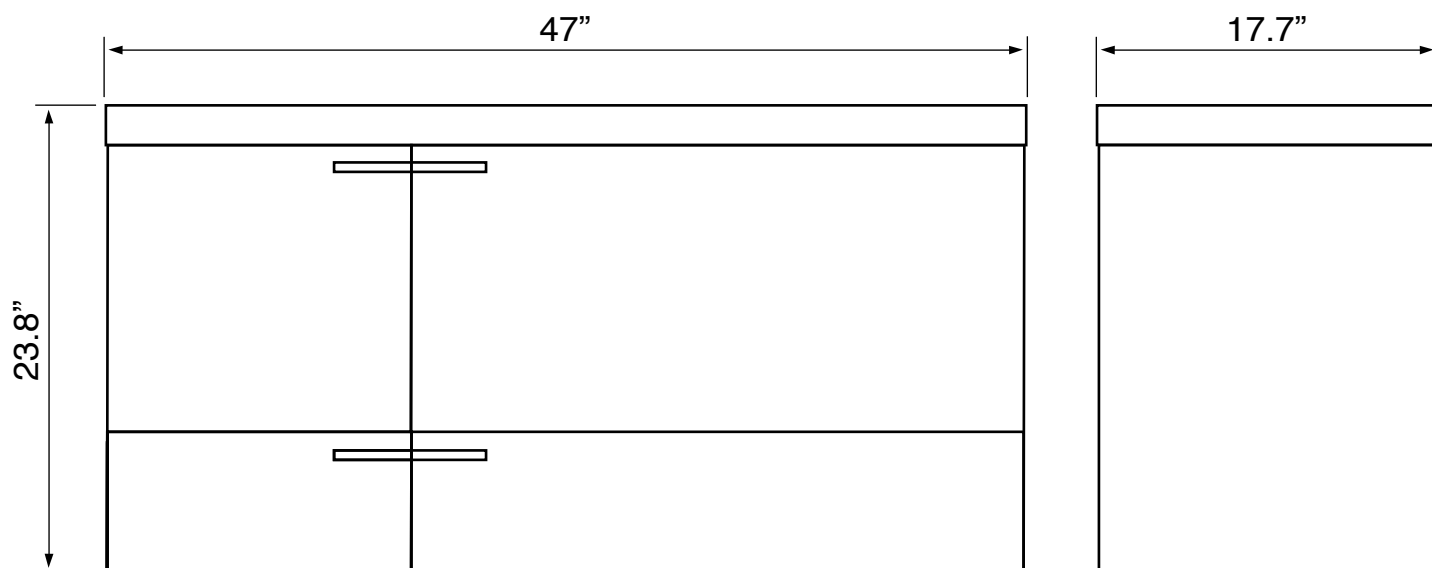

Features

- Modern design.
- Sink with overflow.
- Waterproof vanity panels.
- 2 doors.
- 1 soft-closing drawer.
- Ships fully assembled.
- Made in Italy.

Material

- White ceramic integrated sink.
- Engineered wood vanity base.
- Polished chrome brass handles.

Installation

- Wall mounted/floating installation.

Configurations

- Two hole.
- Six hole (special order).
- No hole (special order).

Nameek's One-Year Limited Warranty

See website for warranty information details.

Vanity Cabinet Color/Finish Details

Color	Description
	Grey Walnut

Technical Information

Bowl type:	Single, Trough
Installation:	Wall mounted
Bowl dimensions:	Depth: 4" Length: 43.31" Width: 11.02"
Drain hole:	1.75"
Faucet hole:	1.38"
Hole configurations:	2
Weight:	180 lbs