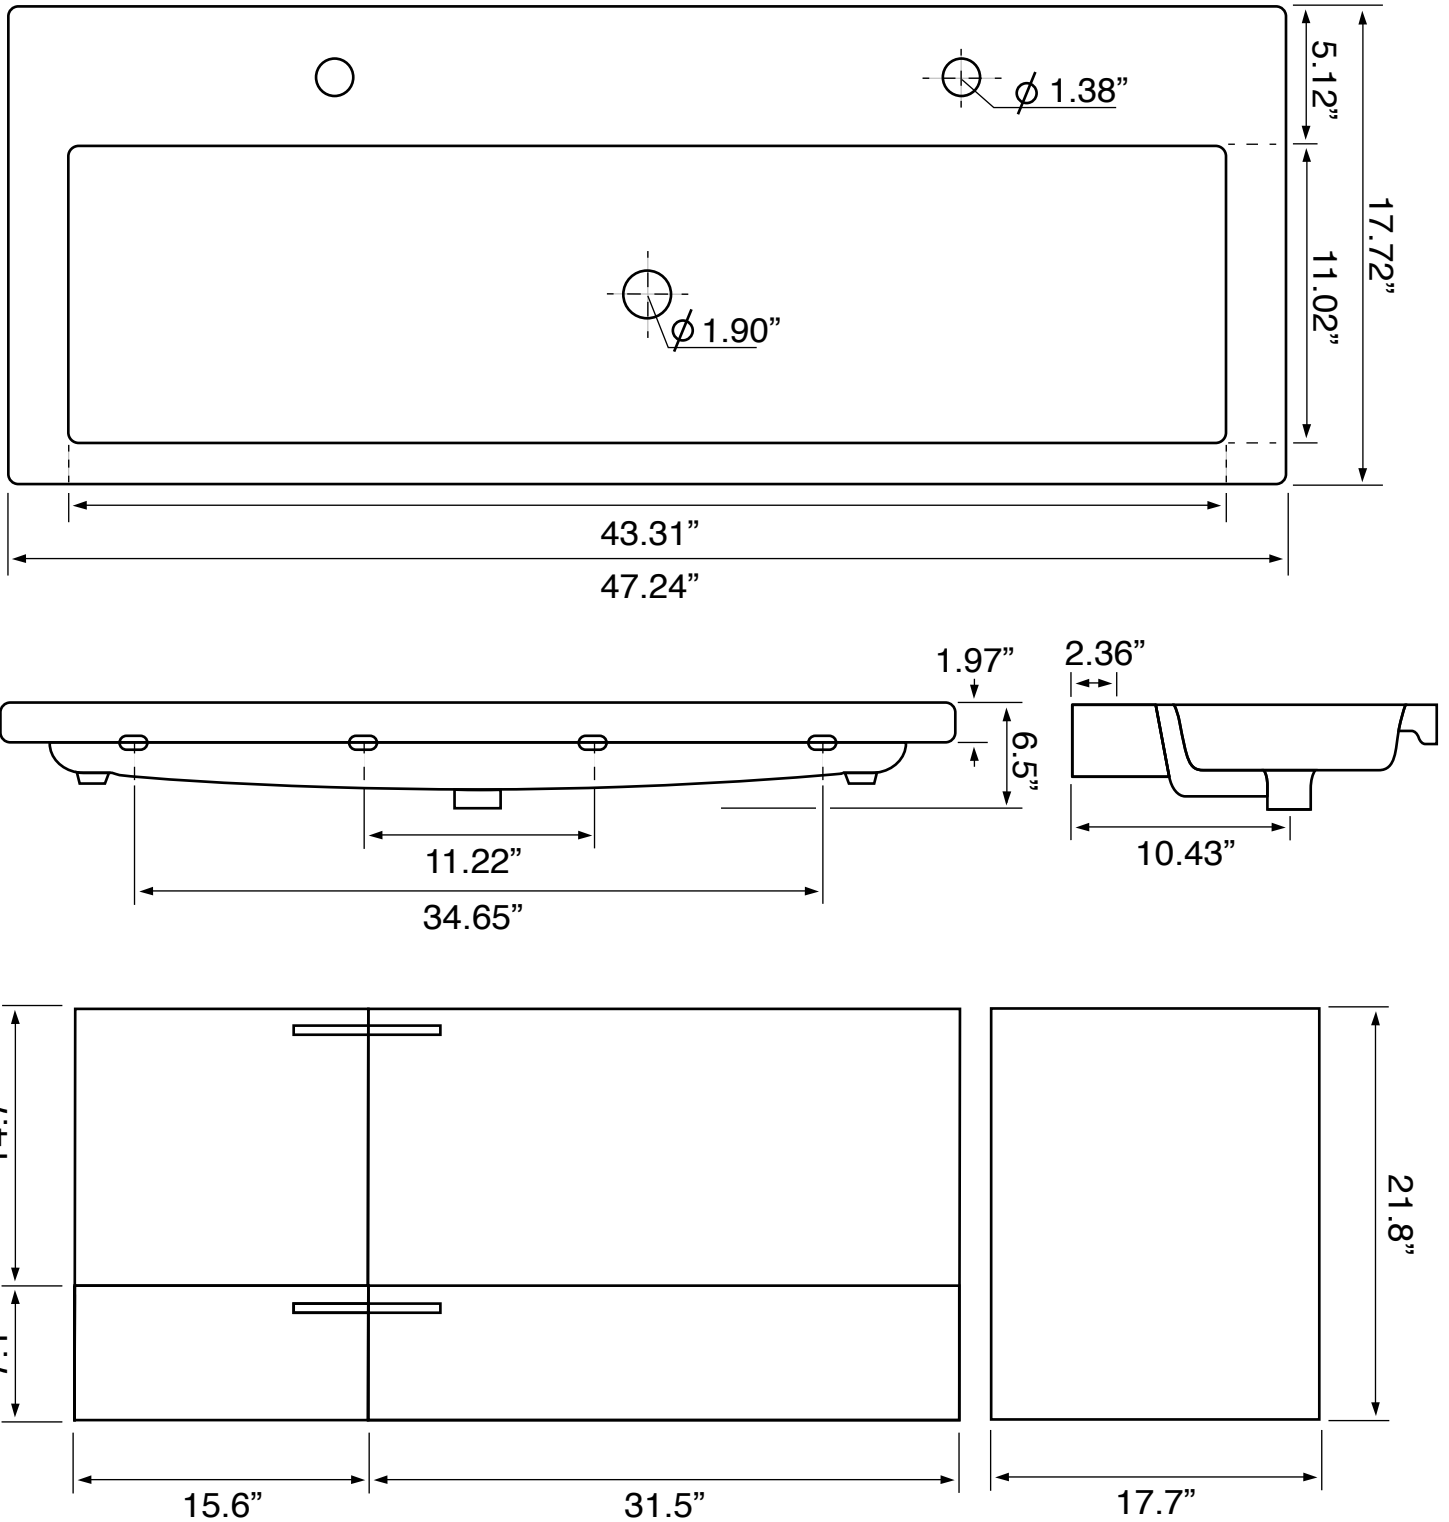

### Installation

- Wall mounted/floating installation.

### Configurations

- Two hole.
- Six hole (special order).
- No hole (special order).

### Technical Information

Bowl type:	Single, Trough
Installation:	Wall mounted
Bowl dimensions:	Depth: 4" Length: 43.31" Width: 11.02"
Drain hole:	1.75"
Faucet hole:	1.38"
Hole configurations:	2
Weight:	180 lbs