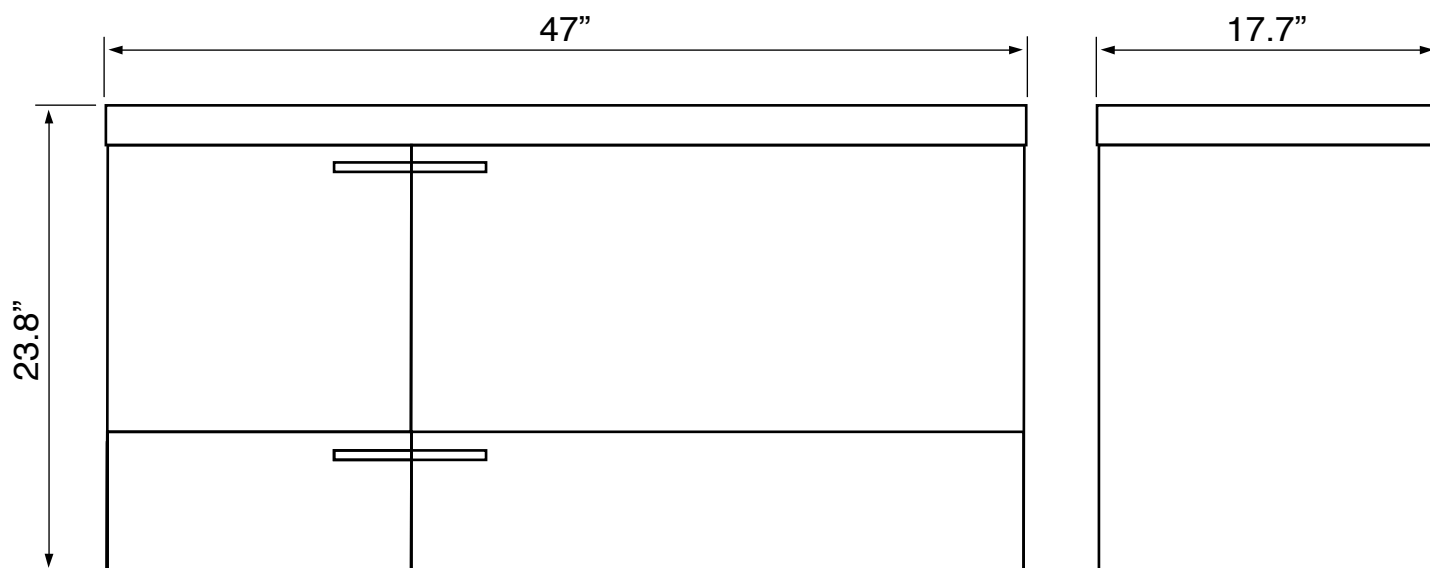

### Installation

- Wall mounted/floating installation.

### Configurations

- Two hole.
- Six hole (special order).
- No hole (special order).

### Technical Information

Bowl type:	Single, Trough
Installation:	Wall mounted
Bowl dimensions:	Depth: 4" Length: 43.31" Width: 11.02"
Drain hole:	1.75"
Faucet hole:	1.38"
Hole configurations:	2
Weight:	180 lbs