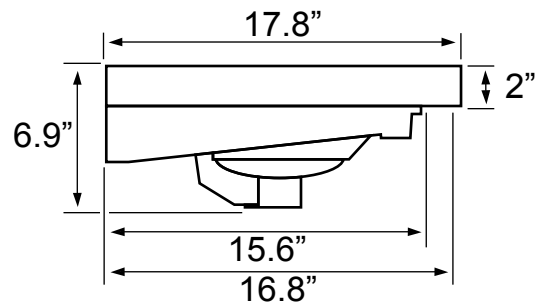

Features

- With overflow.
- Modern design.

Material

- White ceramic bathroom sink.

Installation

- Wall mounted installation.
- Drop in installation.

Configurations

- Single hole.
- Three hole (8-inch centers).

Technical Information

Bowl type:	Single
Installation:	Wall mounted Drop in
Bowl dimensions:	Depth: 4.5" Length: 24.5" Width: 11.5"
Drain hole:	1.75"
Faucet hole:	1.38"
Hole configurations:	1, 3
Weight:	30 lbs