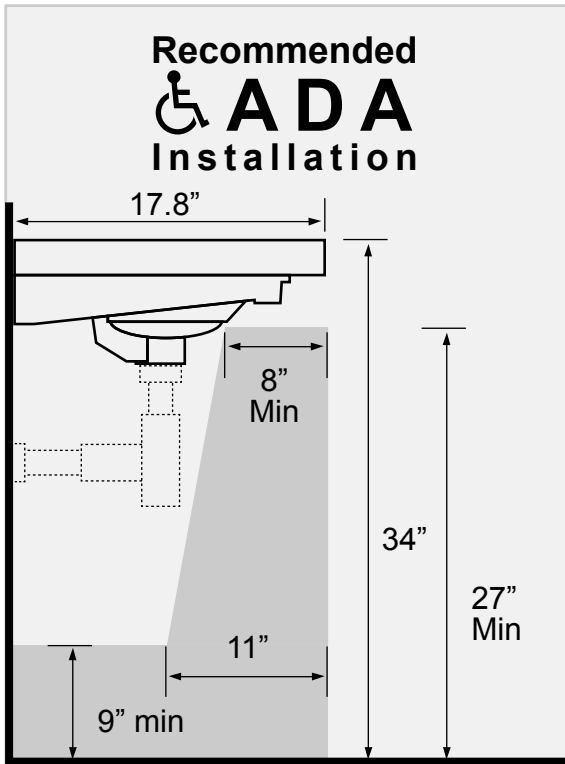

Features

- With overflow.
- Modern design.

Material

- White ceramic bathroom sink.

Installation

- Wall mounted installation.
- Drop in installation.

Configurations

- Single hole.
- Three hole (8-inch centers).

Technical Information

Bowl type:	Single
Installation:	Wall mounted Drop in
Bowl dimensions:	Depth: 4.5" Length: 24.5" Width: 11.5"
Drain hole:	1.75"
Faucet hole:	1.38"
Hole configurations:	1, 3
Weight:	30 lbs