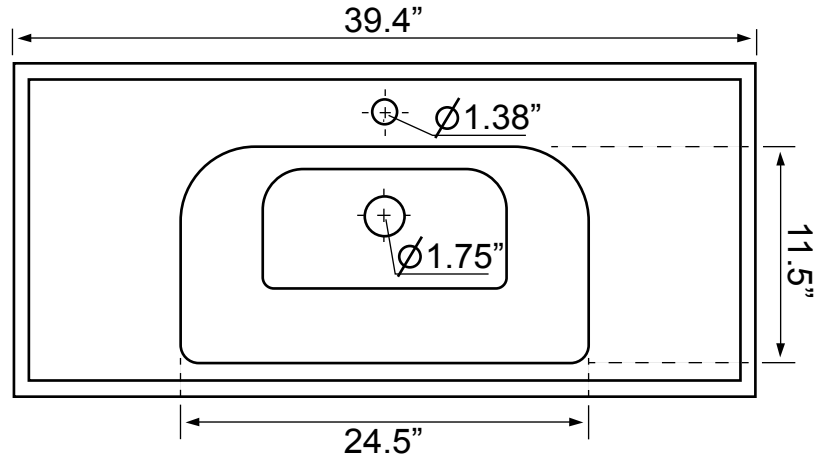

Features

- With overflow.
- Modern design.

Material

- White ceramic bathroom sink.

Installation

- Wall mounted installation.
- Drop in installation.

Configurations

- Single hole.
- Three hole (8-inch centers).

Technical Information

Bowl type:	Single
Installation:	Wall mounted Drop in
Bowl dimensions:	Depth: 4.5" Length: 24.5" Width: 11.5"
Drain hole:	1.75"
Faucet hole:	1.38"
Hole configurations:	1, 3
Weight:	30 lbs