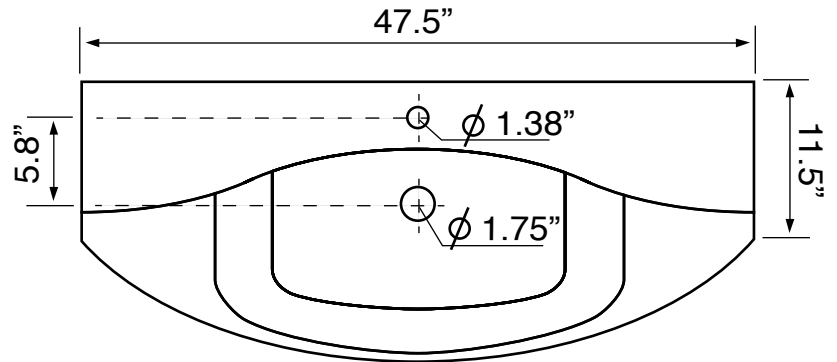

Features

- With overflow.
- Modern design.

Material

- White ceramic bathroom sink.

Installation

- Wall mounted installation.
- Drop in installation.

Configurations

- Single Hole.
- Three Hole (8-inch centers).

Nameek's One-Year Limited Warranty

See website for warranty information details.

Technical Information

Bowl type:	Single
Installation:	Wall mounted Drop in
Bowl dimensions:	Depth: 4"
Drain hole:	1.75"
Faucet hole:	1.38"
Hole configurations:	1, 3
Weight:	68 lbs