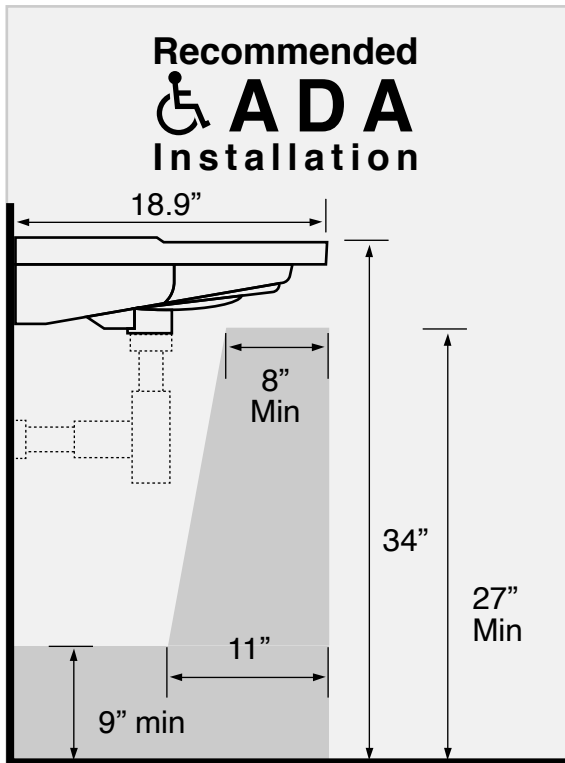

Features

- With overflow.
- Modern design.

Material

- White ceramic bathroom sink.

Installation

- Wall mounted installation.
- Drop in installation.

Configurations

- Single Hole.
- Three Hole (8-inch centers).

Nameek's One-Year Limited Warranty

See website for warranty information details.

Technical Information

Bowl type:	Single
Installation:	Wall mounted Drop in
Bowl dimensions:	Depth: 4"
Drain hole:	1.75"
Faucet hole:	1.38"
Hole configurations:	1, 3
Weight:	68 lbs