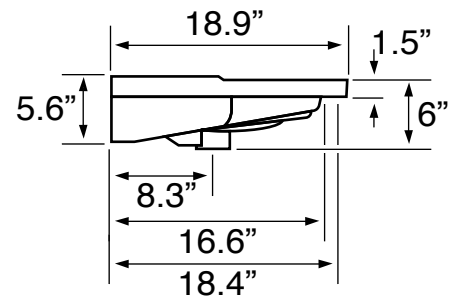

Features

- With overflow.
- Modern design.

Material

- White ceramic bathroom sink.

Installation

- Wall mounted installation.
- Drop in installation.

Configurations

- Single Hole.
- Three Hole (8-inch centers).

Nameek's One-Year Limited Warranty

See website for warranty information details.

Technical Information

Bowl type:	Single
Installation:	Wall mounted Drop in
Bowl dimensions:	Depth: 4"
Drain hole:	1.75"
Faucet hole:	1.38"
Hole configurations:	1, 3
Weight:	68 lbs