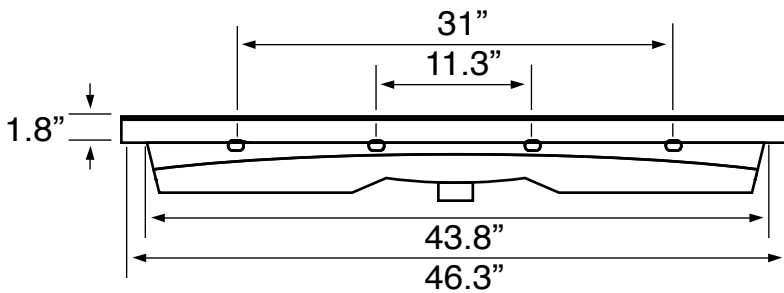

Features

- With overflow.
- Modern design.

Material

- White ceramic bathroom sink.

Installation

- Wall mounted installation.
- Drop in installation.

Configurations

- Single Hole.
- Three Hole (8-inch centers).

Nameek's One-Year Limited Warranty

See website for warranty information details.

Technical Information

Bowl type:	Single
Installation:	Wall mounted Drop in
Bowl dimensions:	Depth: 4"
Drain hole:	1.75"
Faucet hole:	1.38"
Hole configurations:	1, 3
Weight:	68 lbs