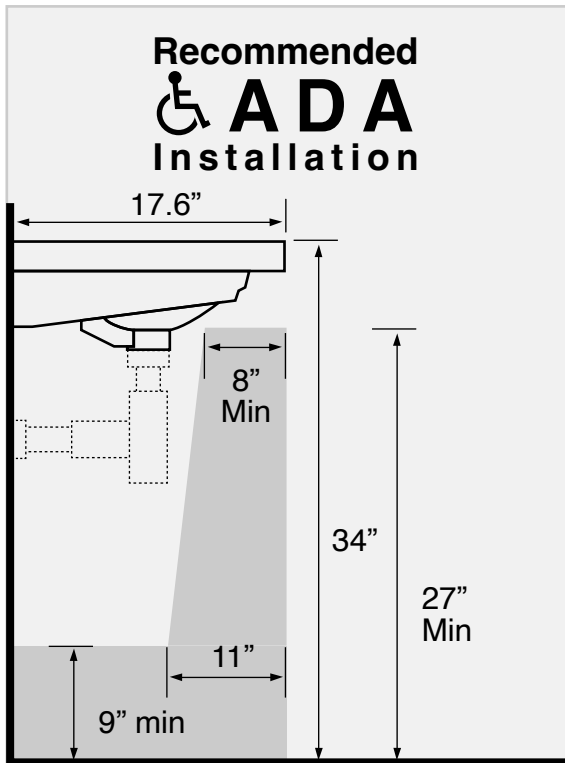

Features

- With overflow.
- Modern design.

Material

- White ceramic bathroom sink.

Installation

- Wall mounted installation.
- Drop in installation.

Configurations

- Single Hole.
- Three Hole (8-inch centers).

Nameek's One-Year Limited Warranty

See website for warranty information details.

Technical Information

Bowl type:	Single
Installation:	Wall mounted Drop in
Bowl dimensions:	Width: 11.4" Length: 21.1"
Drain hole:	1.75"
Faucet hole:	1.38"
Hole configurations:	1, 3
Weight:	35 lbs