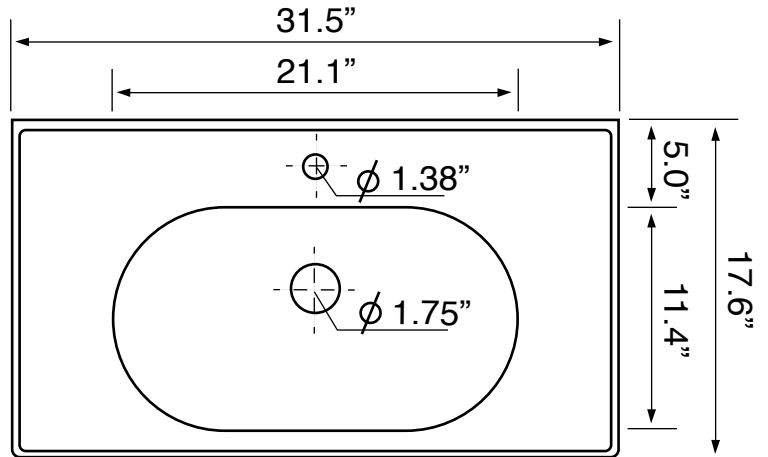

Features

- With overflow.
- Modern design.

Material

- White ceramic bathroom sink.

Installation

- Wall mounted installation.
- Drop in installation.

Configurations

- Single Hole.
- Three Hole (8-inch centers).

Nameek's One-Year Limited Warranty

See website for warranty information details.

Technical Information

Bowl type:	Single
Installation:	Wall mounted Drop in
Bowl dimensions:	Width: 11.4" Length: 21.1"
Drain hole:	1.75"
Faucet hole:	1.38"
Hole configurations:	1, 3
Weight:	35 lbs