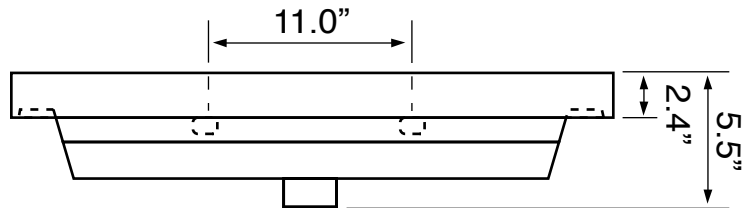

Features

- With overflow.
- Modern design.

Material

- White ceramic bathroom sink.

Installation

- Wall mounted installation.
- Drop in installation.

Configurations

- Single Hole.
- Three Hole (8-inch centers).

Nameek's One-Year Limited Warranty

See website for warranty information details.

Technical Information

Bowl type:	Single
Installation:	Wall mounted Drop in
Bowl dimensions:	Width: 11.4" Length: 21.1"
Drain hole:	1.75"
Faucet hole:	1.38"
Hole configurations:	1, 3
Weight:	35 lbs