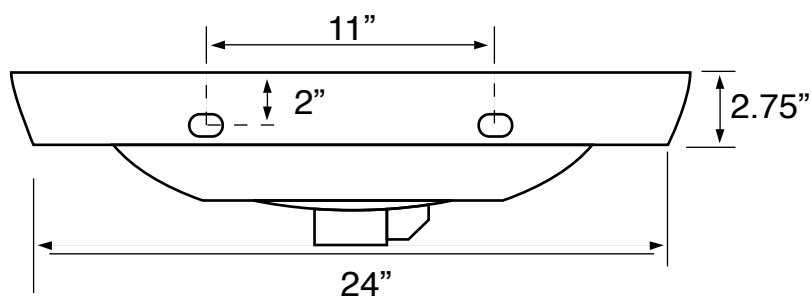

Features

- With overflow.
- Modern design.

Material

- Matte black ceramic bathroom sink.

Installation

- Wall mount installation.
- Drop in installation.

Configurations

- Single Hole.

Nameek's One-Year Limited Warranty

See website for warranty information details.

Color/Finish Details

Color	Code	Description
■	97	Matte black

Technical Information

Bowl type:	Single
Installation:	Wall mounted Drop In
Drain hole:	1.75"
Faucet hole:	1.38"
Hole configurations:	1
Weight:	30 lbs