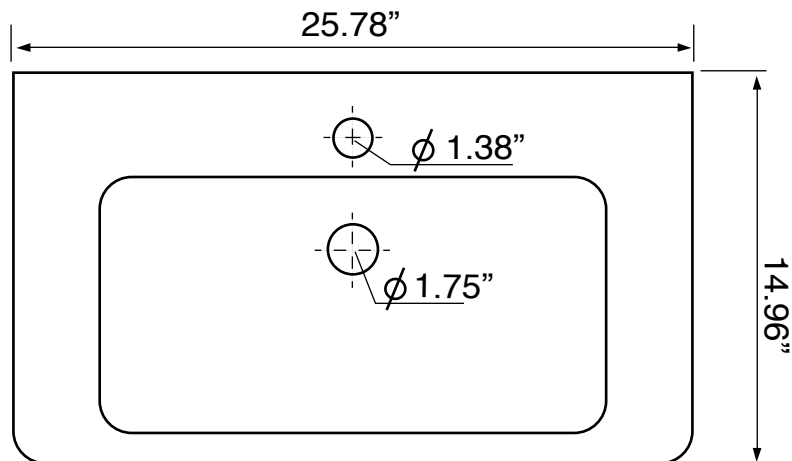

Features

- With overflow.
- Modern design.

Material

- Matte black ceramic bathroom sink.

Installation

- Wall mount installation.
- Drop in installation.

Configurations

- Single Hole.

Nameek's One-Year Limited Warranty

See website for warranty information details.

Color/Finish Details

Color	Code	Description
■	97	Matte black

Technical Information

Bowl type:	Single
Installation:	Wall mounted Drop In
Drain hole:	1.75"
Faucet hole:	1.38"
Hole configurations:	1
Weight:	30 lbs