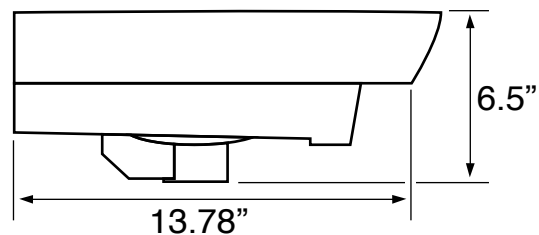

Features

- With overflow.
- Modern design.

Material

- Matte black ceramic bathroom sink.

Installation

- Wall mount installation.
- Drop in installation.

Configurations

- Single Hole.

Nameek's One-Year Limited Warranty

See website for warranty information details.

Color/Finish Details

Color	Code	Description
■	97	Matte black

Technical Information

Bowl type:	Single
Installation:	Wall mounted Drop In
Drain hole:	1.75"
Faucet hole:	1.38"
Hole configurations:	1
Weight:	30 lbs