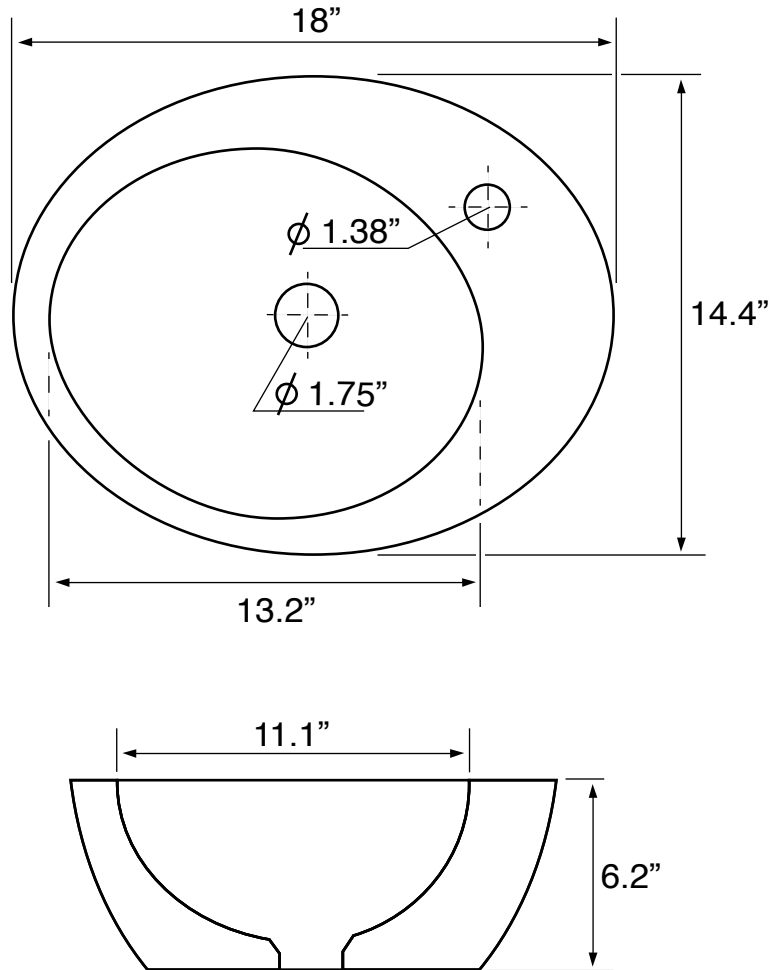

Features

- Without overflow.
- Modern design.

Material

- White ceramic bathroom sink.

Installation

- Vessel installation.

Configurations

- Single Hole.

Nameek's One-Year Limited Warranty

See website for warranty information details.

Technical Information

Bowl type:	Single
Installation:	Vessel
Bowl dimensions:	Length: 13.2" Width: 11.1" Depth: 6.1"
Drain hole:	1.75"
Faucet hole:	1.38"
Hole configurations:	1
Weight:	30 lbs