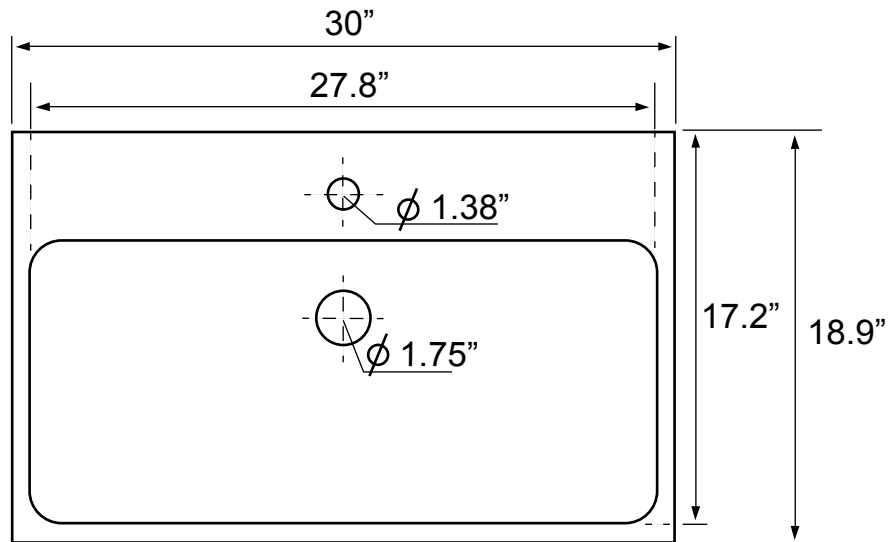

## Configurations

- Single Hole.
- Three Hole (8-inch centers).

## Technical Information

Bowl type:	Single
Installation:	Wall mounted Drop In
Bowl dimensions:	Length: 27.8" Depth: 4.55"
Drain hole:	1.75"
Faucet hole:	1.38"
Hole configurations:	1, 3
Weight:	30 lbs