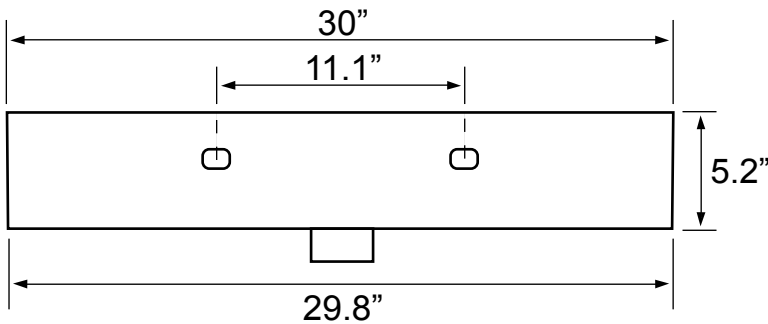

## Configurations

- Single Hole.
- Three Hole (8-inch centers).

## Technical Information

Bowl type:	Single
Installation:	Wall mounted Drop In
Bowl dimensions:	Length: 27.8" Depth: 4.55"
Drain hole:	1.75"
Faucet hole:	1.38"
Hole configurations:	1, 3
Weight:	30 lbs