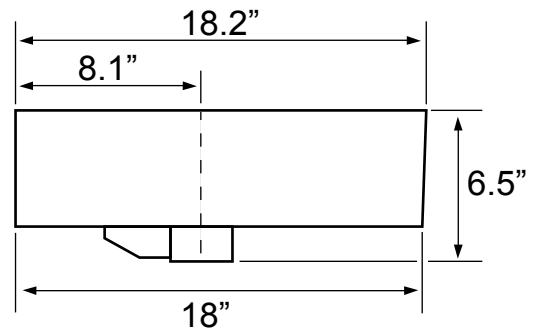

## Configurations

- Single Hole.
- Three Hole (8-inch centers).

## Technical Information

Bowl type:	Single
Installation:	Wall mounted Drop In
Bowl dimensions:	Length: 27.8" Depth: 4.55"
Drain hole:	1.75"
Faucet hole:	1.38"
Hole configurations:	1, 3
Weight:	30 lbs