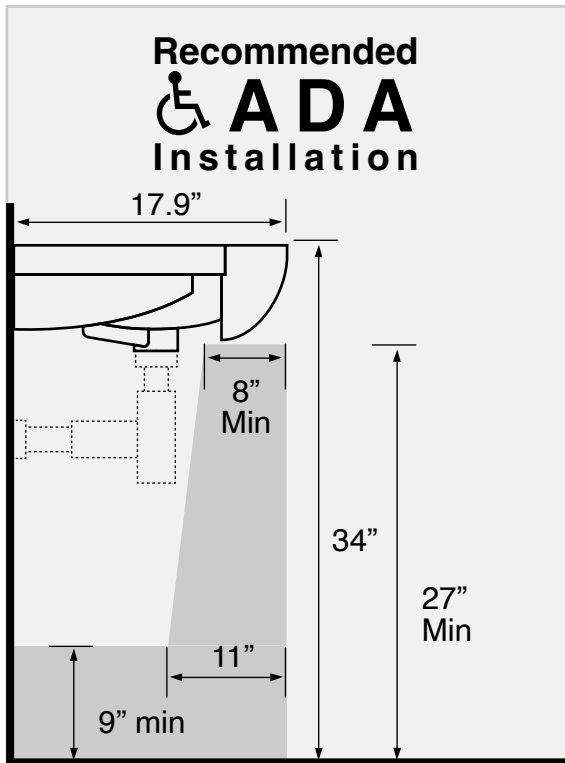

Features

- With overflow.
- Modern design.

Material

- White ceramic bathroom sink.

Installation

- Wall mounted installation.
- Drop in installation.

Configurations

- Single Hole.
- Three Hole (8-inch centers).

Nameek's One-Year Limited Warranty

See website for warranty information details.

Technical Information

Bowl type:	Single
Installation:	Wall mounted Drop in
Bowl dimensions:	Depth: 4.5" Width: 12.2" Length: 22.0"
Drain hole:	1.75"
Faucet hole:	1.38"
Hole configurations:	1, 3
Weight:	30 lbs