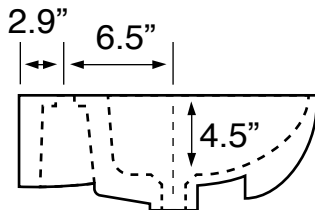

Features

- With overflow.
- Modern design.

Material

- White ceramic bathroom sink.

Installation

- Wall mounted installation.
- Drop in installation.

Configurations

- Single Hole.
- Three Hole (8-inch centers).

Nameek's One-Year Limited Warranty

See website for warranty information details.

Technical Information

Bowl type:	Single
Installation:	Wall mounted Drop in
Bowl dimensions:	Depth: 4.5" Width: 12.2" Length: 22.0"
Drain hole:	1.75"
Faucet hole:	1.38"
Hole configurations:	1, 3
Weight:	30 lbs