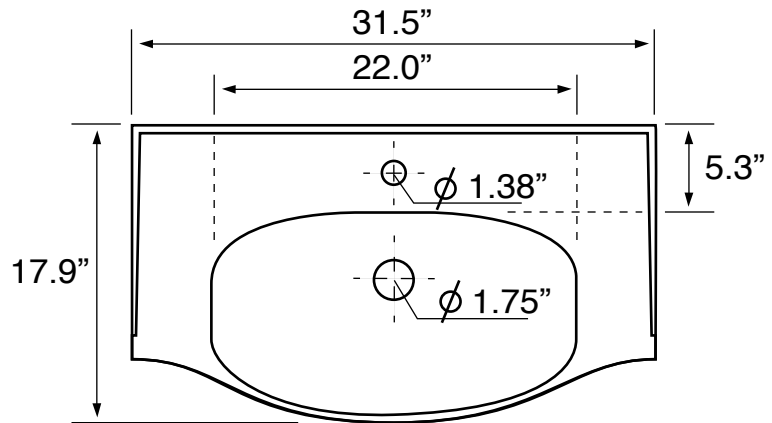

Features

- With overflow.
- Modern design.

Material

- White ceramic bathroom sink.

Installation

- Wall mounted installation.
- Drop in installation.

Configurations

- Single Hole.
- Three Hole (8-inch centers).

Nameek's One-Year Limited Warranty

See website for warranty information details.

Technical Information

Bowl type:	Single
Installation:	Wall mounted Drop in
Bowl dimensions:	Depth: 4.5" Width: 12.2" Length: 22.0"
Drain hole:	1.75"
Faucet hole:	1.38"
Hole configurations:	1, 3
Weight:	30 lbs