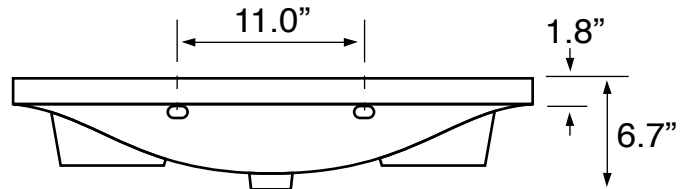

Features

- With overflow.
- Modern design.

Material

- White ceramic bathroom sink.

Installation

- Wall mounted installation.
- Drop in installation.

Configurations

- Single Hole.
- Three Hole (8-inch centers).

Nameek's One-Year Limited Warranty

See website for warranty information details.

Technical Information

Bowl type:	Single
Installation:	Wall mounted Drop in
Bowl dimensions:	Depth: 4.5" Width: 12.2" Length: 22.0"
Drain hole:	1.75"
Faucet hole:	1.38"
Hole configurations:	1, 3
Weight:	30 lbs