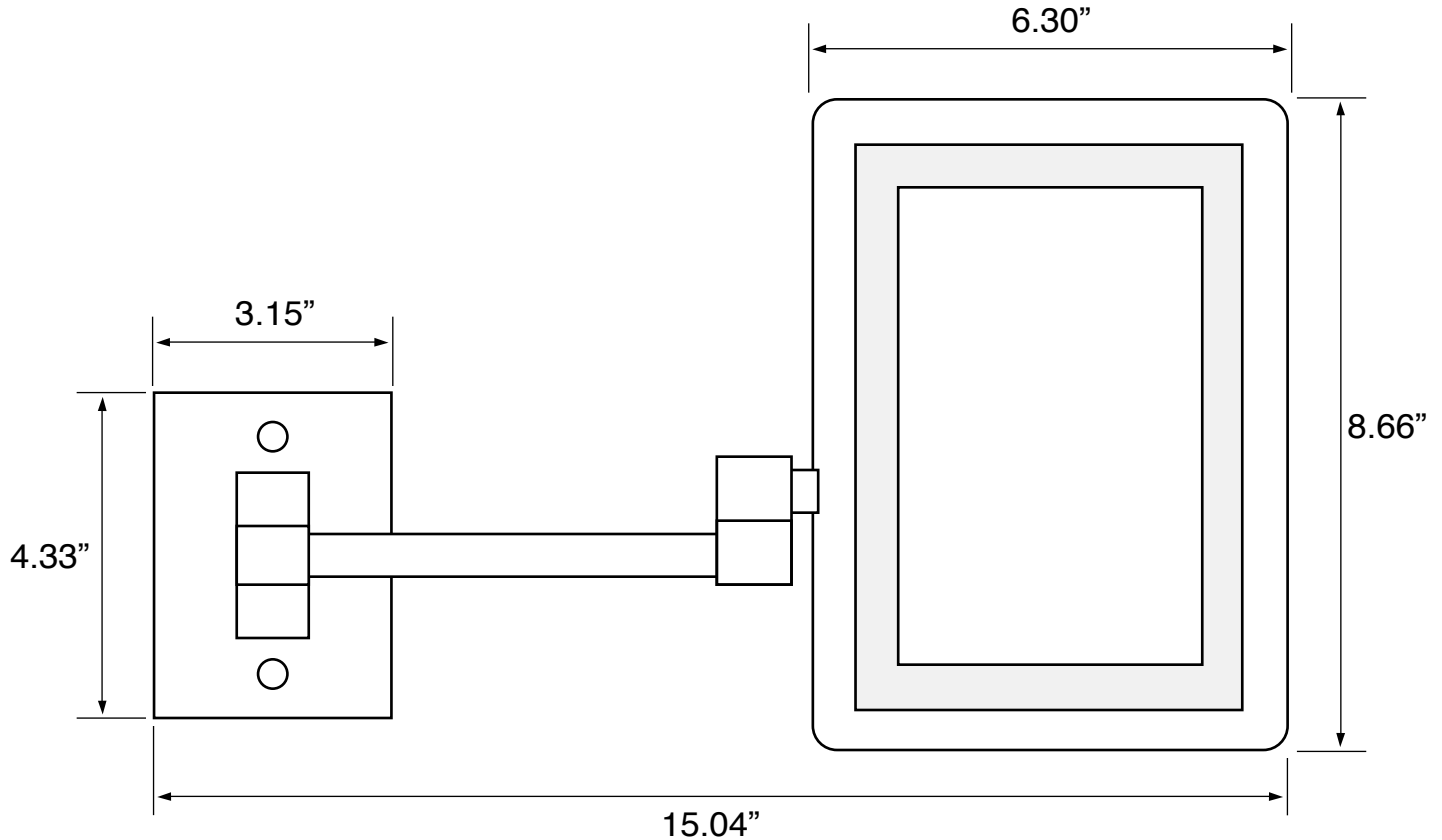

Color	Code	Description
	CR	Polished chrome

Technical Information

Face type:	Single (3x)
Arm type:	Double, Folding
Installation:	Wall mounted
Light type:	LED
Face dimensions:	Height: 8.66" Width: 6.30"
Extension length:	15.5"
Magnifications:	3x
Weight:	4.9 lbs