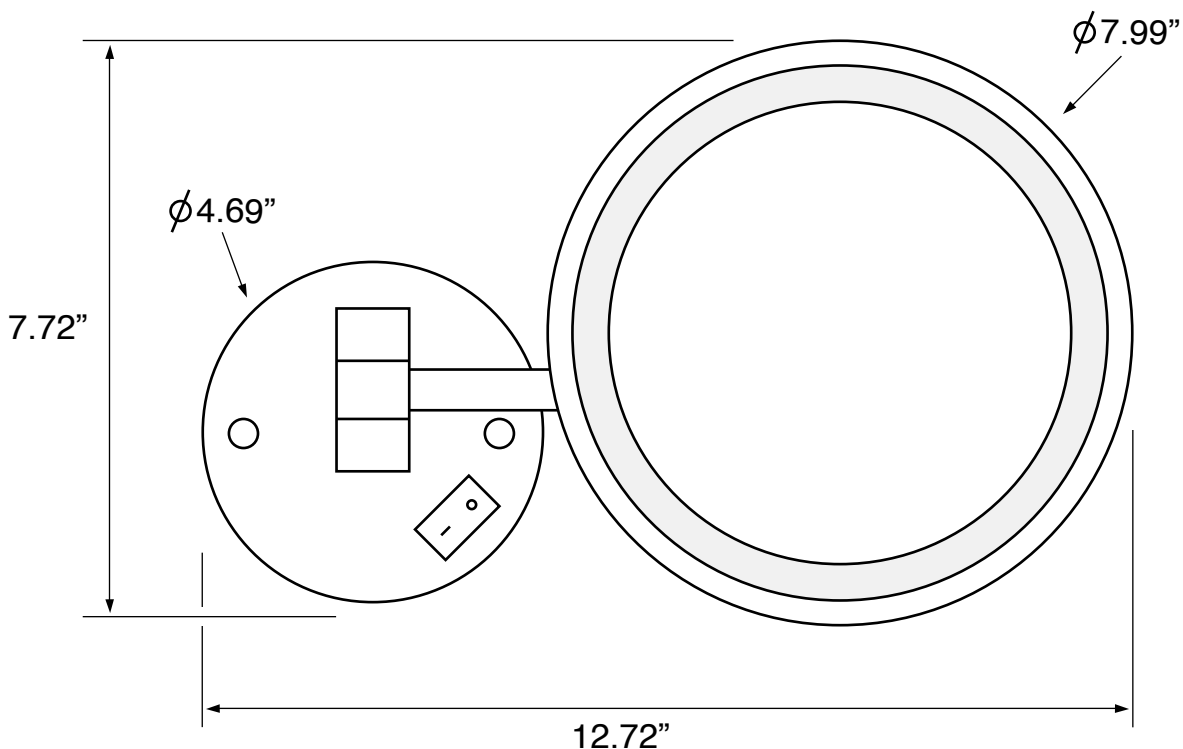

Features

- Modern design.
- 3x magnification.
- Long lasting LED light.
- Hardwire installation.
- Folding arm.
- Single face.
- Easy on/off switch.
- Easy cleaning.
- Designer quality.

Material

- Polished chrome brass mirror.

Installation

- Wall mounted installation.

Magnifications

- 3x

Nameek's One-Year Limited Warranty

See website for warranty information details.

Color/Finish Details

Color	Code	Description
	CR	Polished chrome

Technical Information

Face type:	Single (3x)
Arm type:	Single, Folding
Installation:	Wall mounted
Light type:	LED
Face dimensions:	Height: 7.99" Width: 7.99"
Extension length:	11"
Magnifications:	3x
Weight:	4.3 lbs