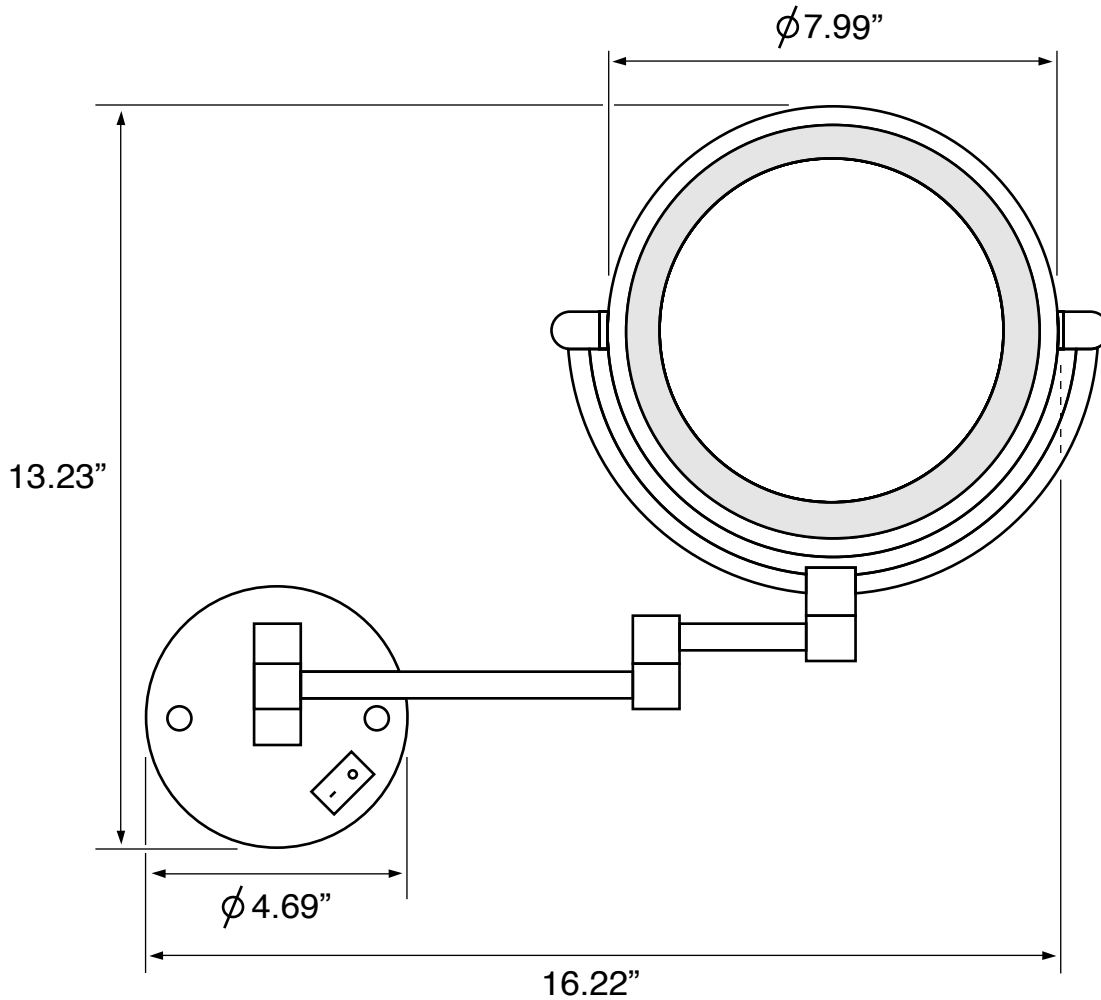

- Matte black brass mirror.

Installation

- Wall mounted installation.

Magnifications

- 5x

Nameek's One-Year Limited Warranty

See website for warranty information details.

Color/Finish Details

Color	Code	Description
	BLK	Matte black

Technical Information

Face type:	Double (1x/5x)
Arm type:	Double, Folding
Installation:	Wall mounted
Light type:	LED
Face dimensions:	Height: 7.99" Width: 7.99"
Extension length:	12"
Magnifications:	5x
Weight:	4.6 lbs