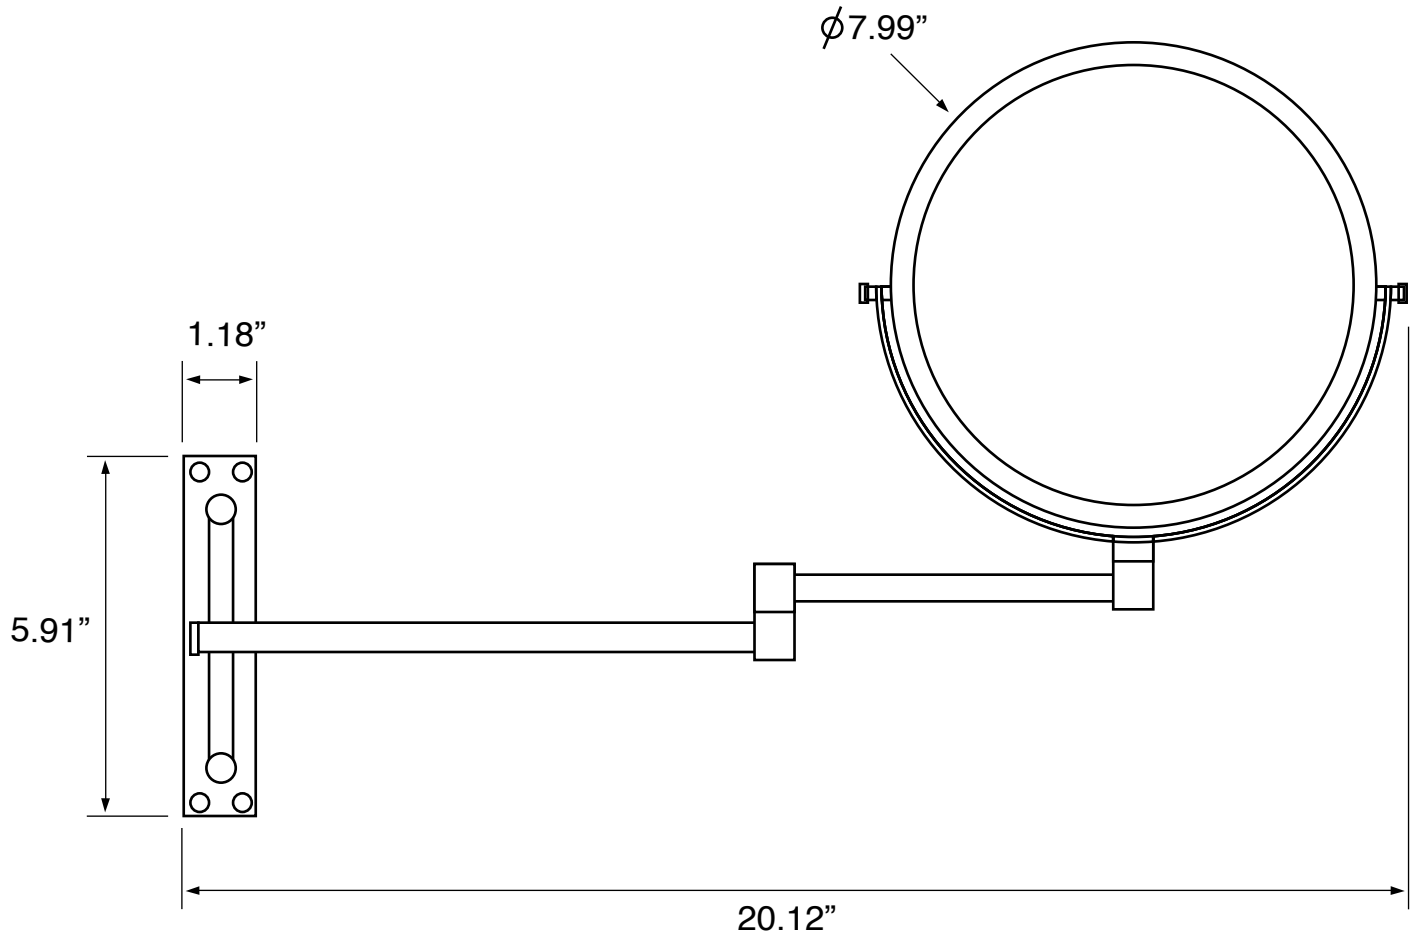

Features

- Modern design.
- 3x magnification.
- Folding and extending arm.
- Double face.
- Easy cleaning.
- Designer quality.

Material

- Brass mirror available in 2 finishes.

Installation

- Wall mounted installation.

Magnifications

- 3x

Nameek's One-Year Limited Warranty

See website for warranty information details.

Color/Finish Details

Color	Code	Description
	CR	Polished chrome
	SNI	Satin nickel

Technical Information

Face type:	Double (1x/3x)
Arm type:	Double, Folding
Installation:	Wall mounted
Face dimensions:	Height: 7.99" Width: 7.99"
Extension length:	13.5"
Magnifications:	3x
Weight:	4.2 lbs

Notes

Install this product according to the installation instructions.

Includes mounting hardware.