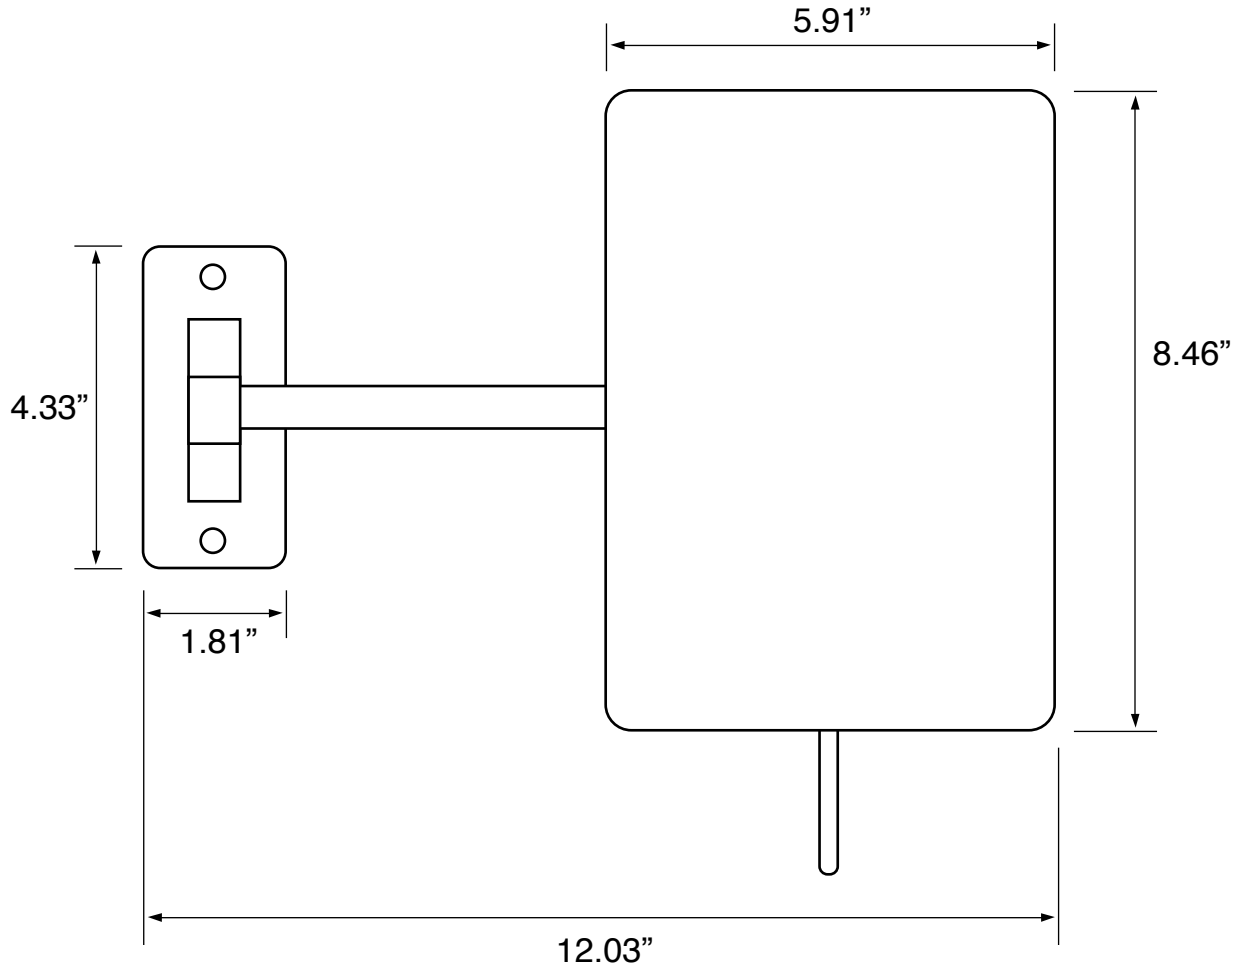

### Installation

- Wall mounted installation.

### Technical Information

Face type:	Single (3x)
Arm type:	Single
Installation:	Wall mounted
Face dimensions:	Height: 8.46" Width: 5.91"
Extension length:	8"
Magnifications:	3x
Weight:	4.6 lbs