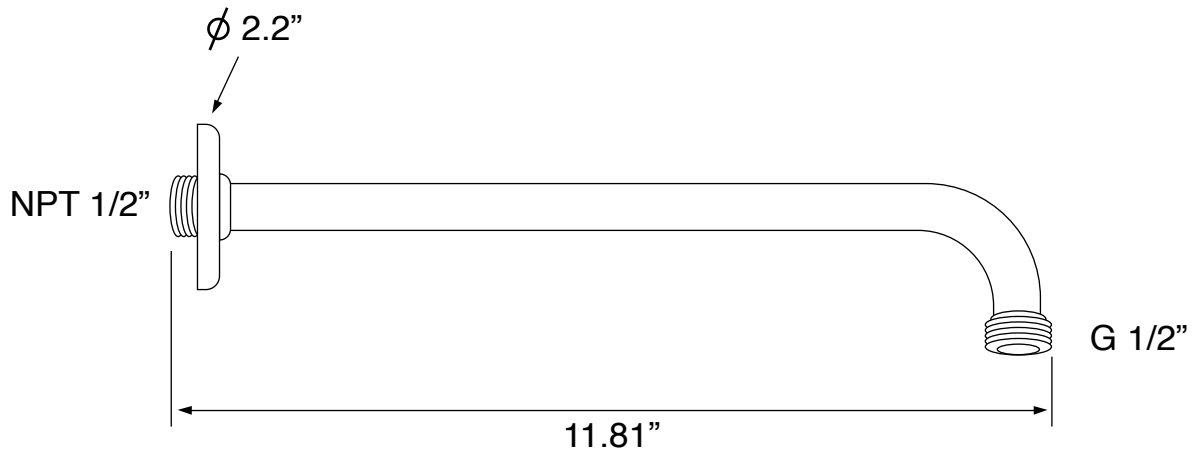

Shower Arm

Remer 343-30US-CR

Shower Head

Remer 35323