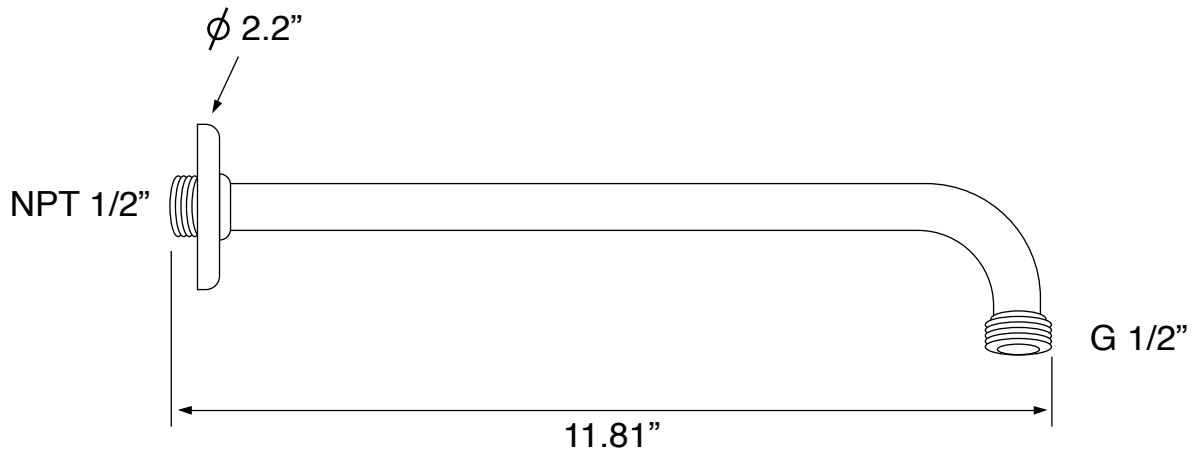

Shower Arm

Remer 343-30US-CR

Shower Head

Remer 356MD20