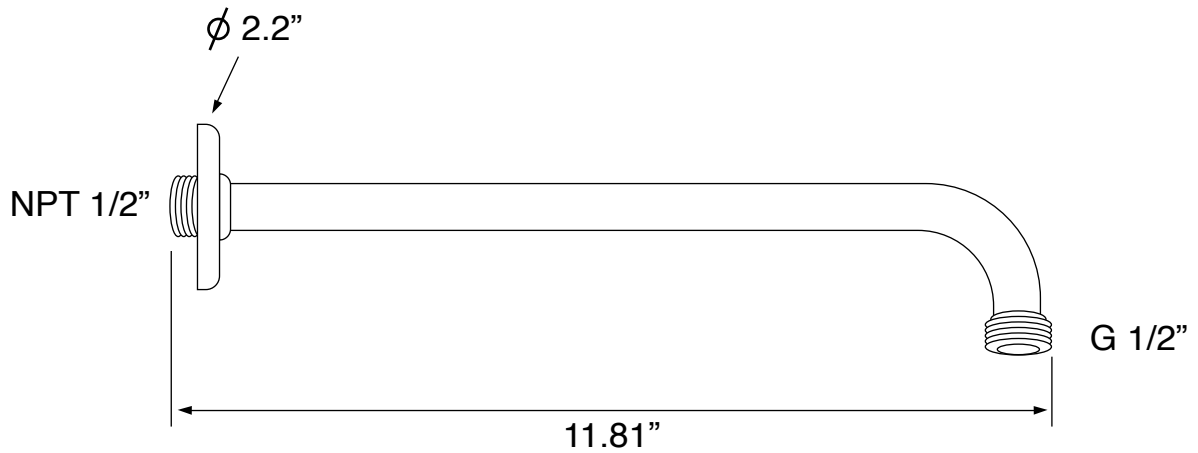

Shower Arm

Remer 343-30US-CR

Shower Head

Remer 356S