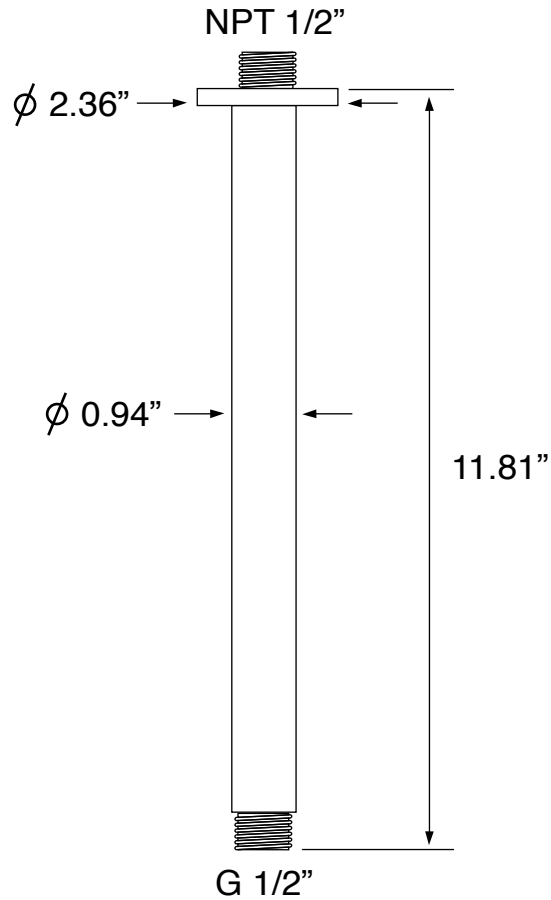

Shower Arm

Remer 347N30US-CR

Rain Shower Head

Remer 359SSL-CR