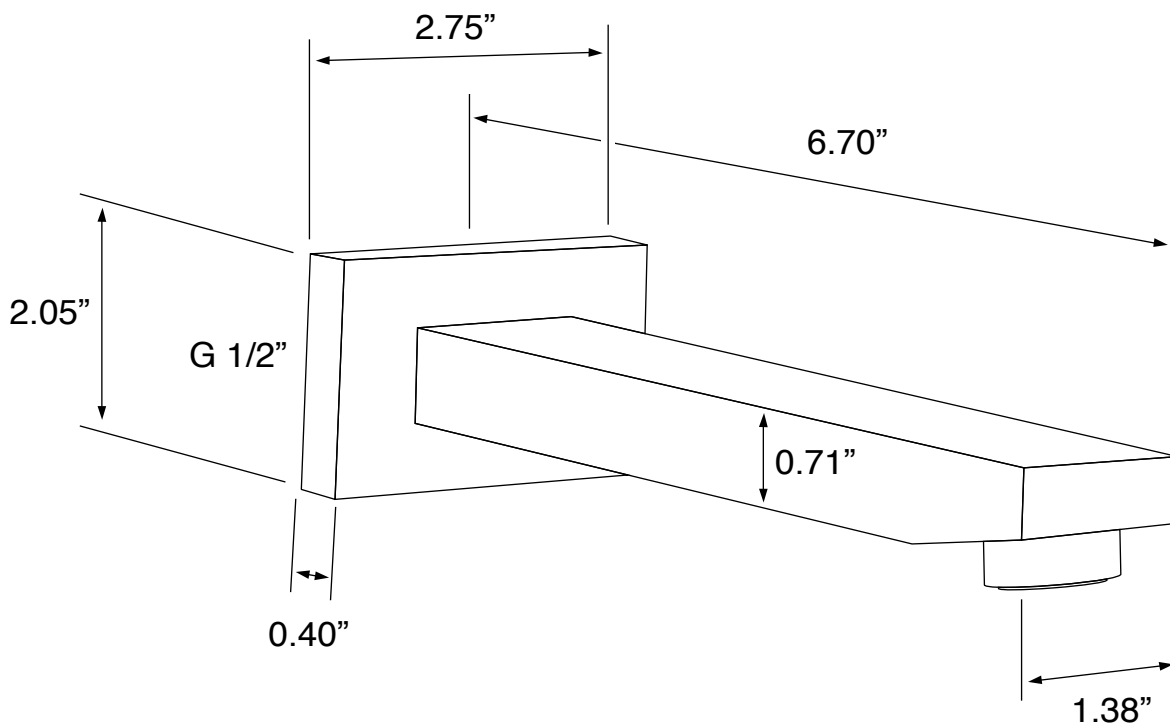

Features

- Solid brass rough-in valve included.
- 12" rain shower head.
- 2-way concealed diverter (2 water outlets).
- Thermostatic cartridge.
- Ceramic disc technology.
- 1/2" NPT inlets and outlets (compatible with US plumbing connections)

Installation

- Ceiling mounted/ wall mounted installation.

Included Pieces

- Ceiling shower arm with flange. (Remer 347N30US-CR)
- 12" rain shower head. (Remer 359SSL-CR)
- 2-way shower diverter with rough-in valve. (Remer QT92US-CR)
- Tub spout. (Remer 91QUS-CR)

Shower Valve (Trim + Rough-in Valve)

Remer QT92US-CR

Tub Spout

Remer 91QUS-CR

Technical Information

Shower head size:	11.81"
Shower head type:	Rain
Pivoting shower head:	Yes
Shower arm length:	11.81"
Rough-in included:	Yes
Material:	Brass
Cartridge type:	Thermostatic Ceramic disc technology