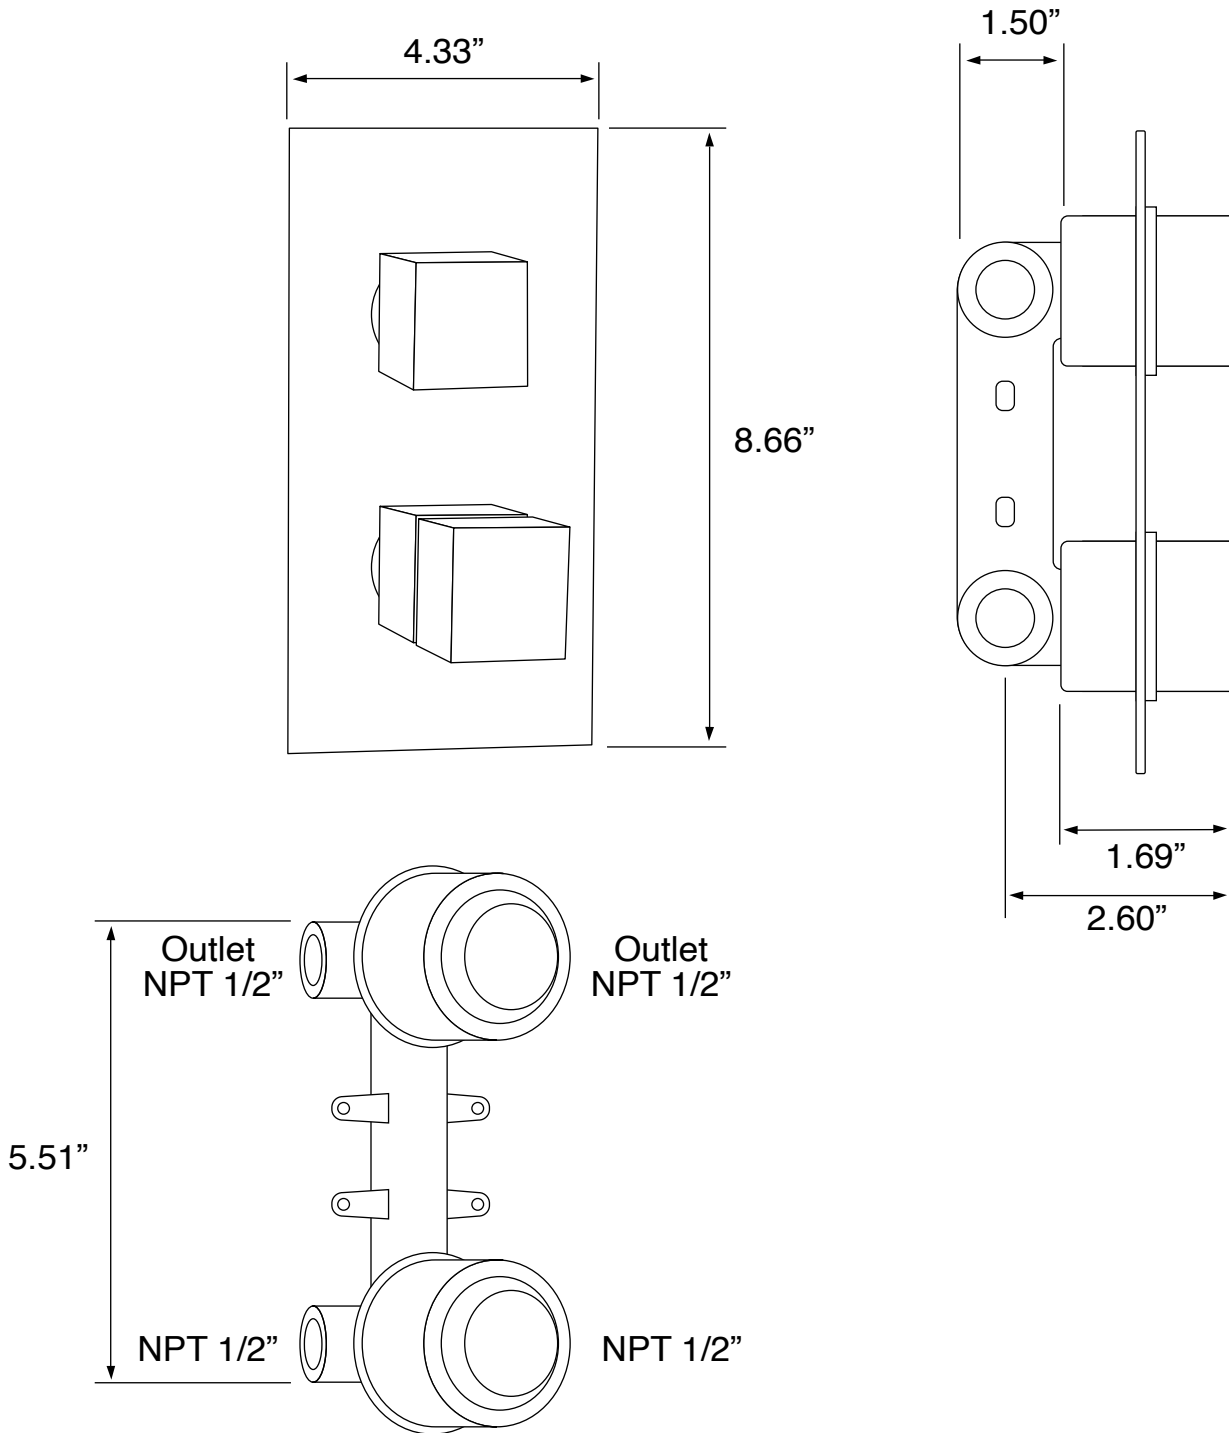

Features

- Solid brass rough-in valve included.
- 12" rain shower head.
- 2-way concealed diverter (2 water outlets).
- Thermostatic cartridge.
- Ceramic disc technology.
- 1/2" NPT inlets and outlets (compatible with US plumbing connections)

Installation

- Ceiling mounted/ wall mounted installation.

Included Pieces

- Ceiling shower arm with flange. (Remer 347N30US-CR)
- 12" rain shower head. (Remer 359SSL-CR)
- 2-way shower diverter with rough-in valve. (Remer QT92US-CR)
- Tub spout. (Remer 91QUS-CR)

Shower Valve (Trim + Rough-in Valve)

Remer QT92US-CR

Tub Spout

Remer 91QUS-CR

Technical Information

Shower head size:	11.81"
Shower head type:	Rain
Pivoting shower head:	Yes
Shower arm length:	11.81"
Rough-in included:	Yes
Material:	Brass
Cartridge type:	Thermostatic Ceramic disc technology