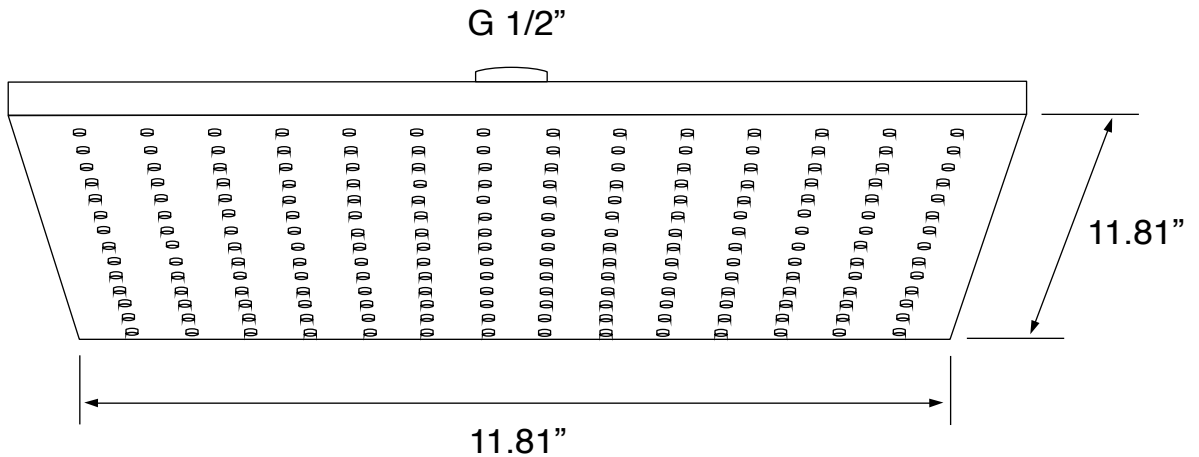

Features

- Solid brass rough-in valve included.
- 12" rain shower head.
- 2-way concealed diverter (2 water outlets).
- Thermostatic cartridge.
- Ceramic disc technology.
- 1/2" NPT inlets and outlets (compatible with US plumbing connections)

Shower Valve (Trim + Rough-in Valve)

Remer QT92US-CR

Tub Spout

Remer 91QUS-CR

Technical Information

Shower head size:	11.81"
Shower head type:	Rain
Pivoting shower head:	Yes
Shower arm length:	11.81"
Rough-in included:	Yes
Material:	Brass
Cartridge type:	Thermostatic Ceramic disc technology