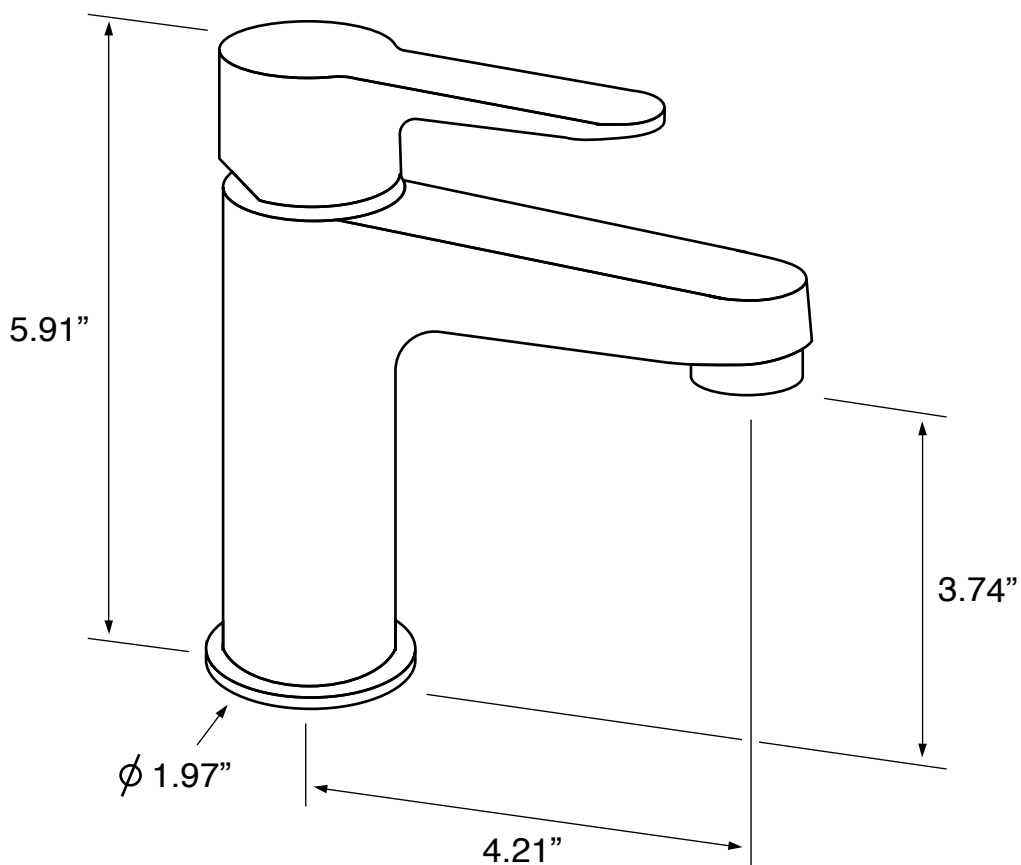

Features

- Polished chrome finish
- Solid brass body
- Modern design
- Lever style handle
- 1 hole mount (escutcheon included)
- Flexible hose included
- 1.2 GPM max flow rate
- Ceramic disc technology cartridge

Nameek's One-Year Limited Warranty

See website for warranty information details.

Color/Finish Details

Color	Code	Description
	CR	Polished chrome

Technical Information

Installation:	Deck mount One hole
Spout dimensions:	Reach: 4.21" Height: 3.74"
Handle style:	Lever
Weight:	2.4 lbs