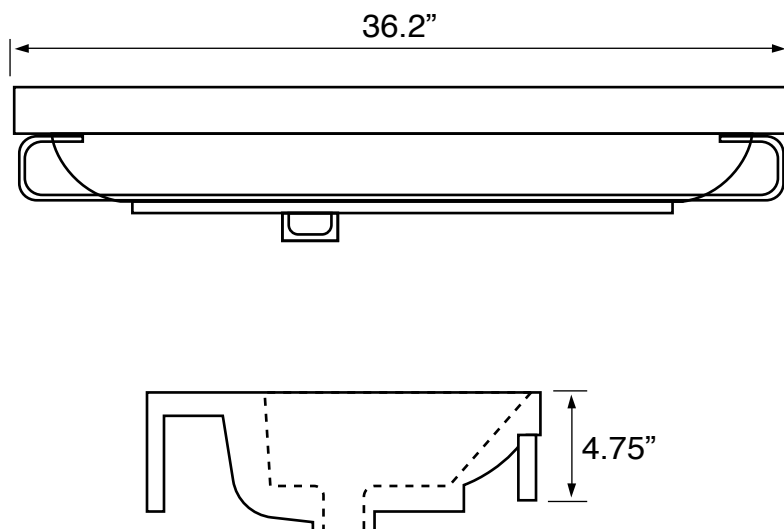

Features

- With overflow.
- Modern design.

Material

- White ceramic bathroom sink.
- Polished chrome stainless steel towel bar.

Installation

- Wall mount installation.

Configurations

- Single Hole.
- Three Hole (8-inch centers).
- No Hole.

See website for warranty information details.

Technical Information

Bowl type:	Single
Installation:	Wall mounted
Bowl dimensions:	Length: 17.7"
	Width: 13.2"
	Depth: 4.3"
Drain hole:	1.75"
Faucet hole:	1.38"
Hole configurations:	0, 1, 3
Weight:	50 lbs