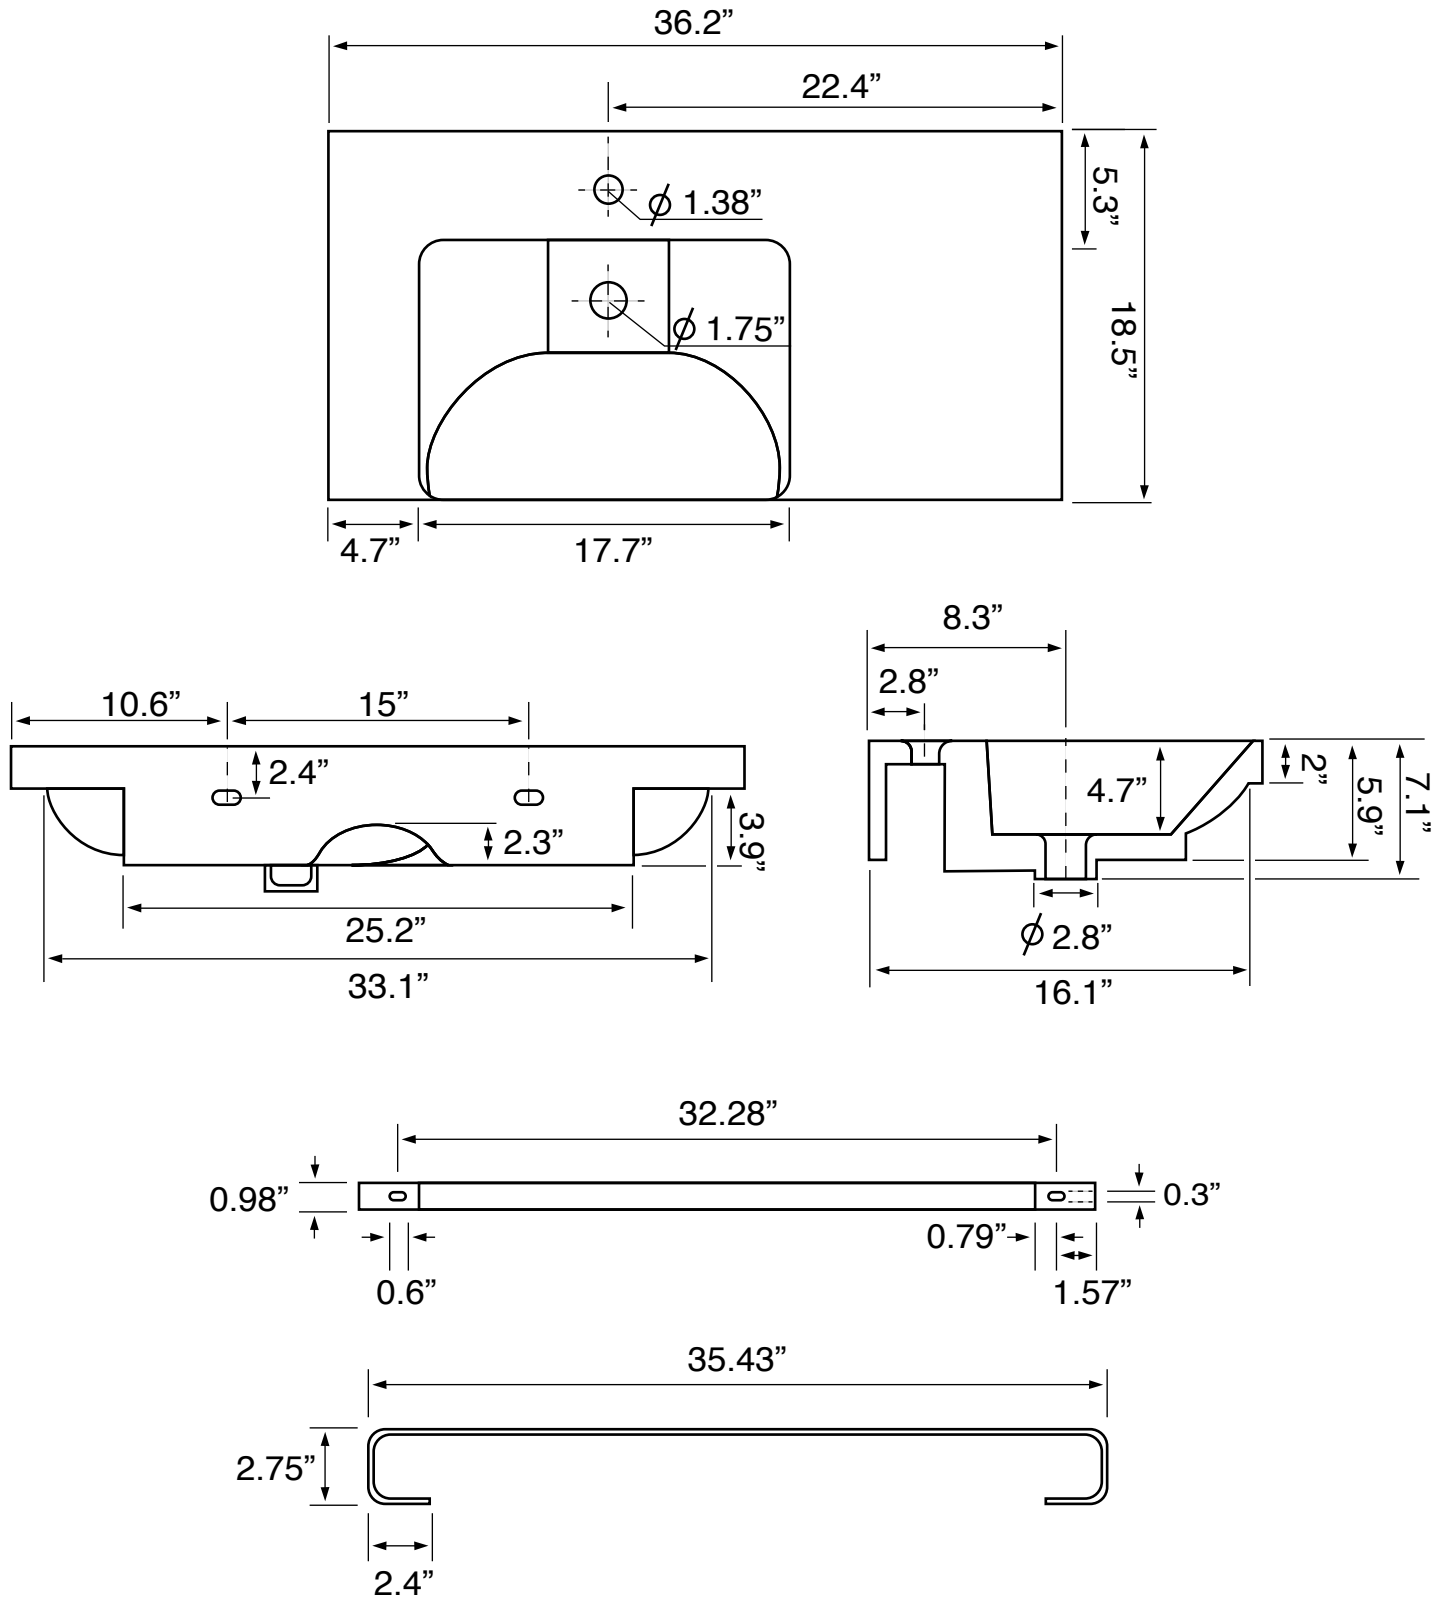

Features

- With overflow.
- Modern design.

Material

- White ceramic bathroom sink.
- Polished chrome stainless steel towel bar.

Installation

- Wall mount installation.

Configurations

- Single Hole.
- Three Hole (8-inch centers).
- No Hole.

See website for warranty information details.

Technical Information

Bowl type:	Single
Installation:	Wall mounted
Bowl dimensions:	Length: 17.7"
	Width: 13.2"
	Depth: 4.3"
Drain hole:	1.75"
Faucet hole:	1.38"
Hole configurations:	0, 1, 3
Weight:	50 lbs