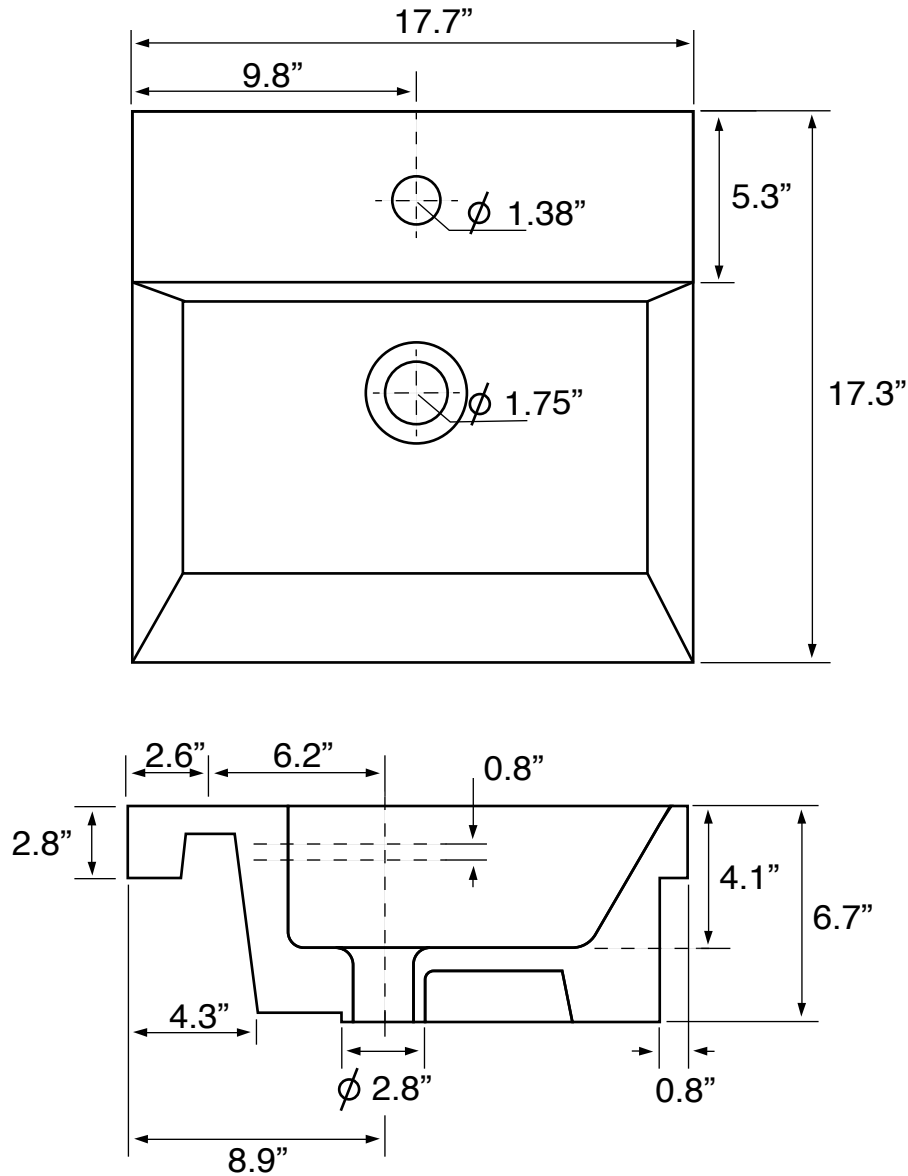

Features

- With overflow.
- Modern design.

Material

- White ceramic bathroom sink.

Installation

- Drop in installation.

Configurations

- Single Hole.
- Three Hole (8-inch centers).
- No Hole.

Technical Information

Bowl type:	Single
Installation:	Drop In
Bowl dimensions:	Length: 17.6" Width: 11.5" Depth: 4.1"
Drain hole:	1.75"
Faucet hole:	1.38"
Hole configurations:	0, 1, 3
Weight:	30.9 lbs

Notes