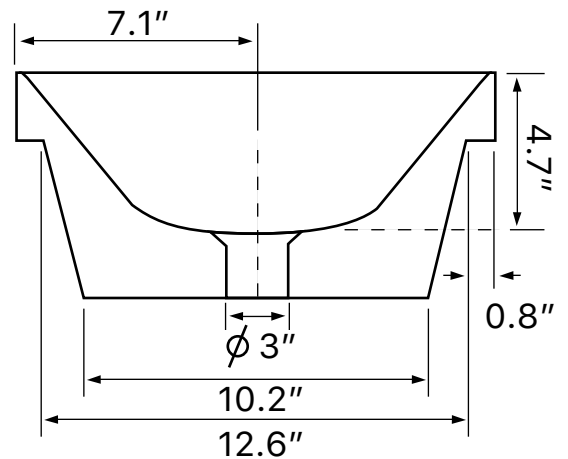

## Installation

- Undermount installation.

## Technical Information

Bowl type:	Single
Installation:	Undermount
Bowl dimensions:	Length: 23.5" Width: 14.1" Depth: 4.7"
Drain hole:	1.75"
Weight:	30 lbs