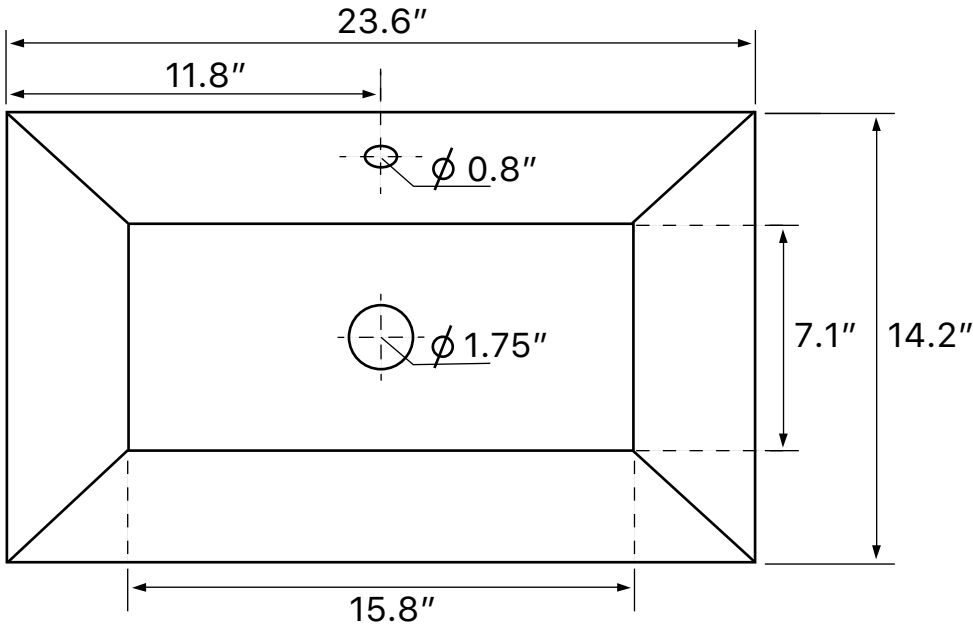

## Installation

- Undermount installation.

## Technical Information

Bowl type:	Single
Installation:	Undermount
Bowl dimensions:	Length: 23.5" Width: 14.1" Depth: 4.7"
Drain hole:	1.75"
Weight:	30 lbs