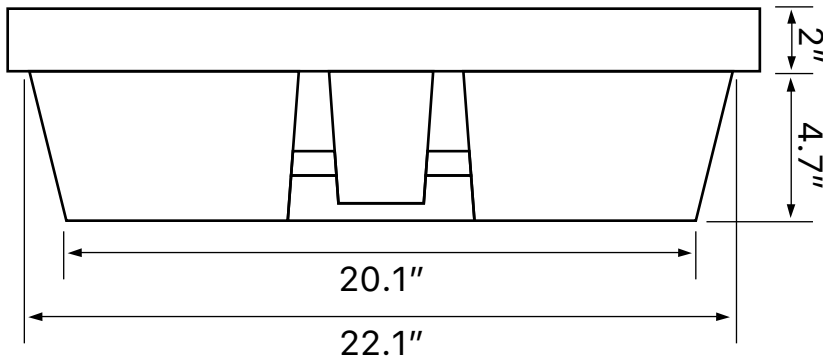

## Installation

- Undermount installation.

## Technical Information

Bowl type:	Single
Installation:	Undermount
Bowl dimensions:	Length: 23.5" Width: 14.1" Depth: 4.7"
Drain hole:	1.75"
Weight:	30 lbs