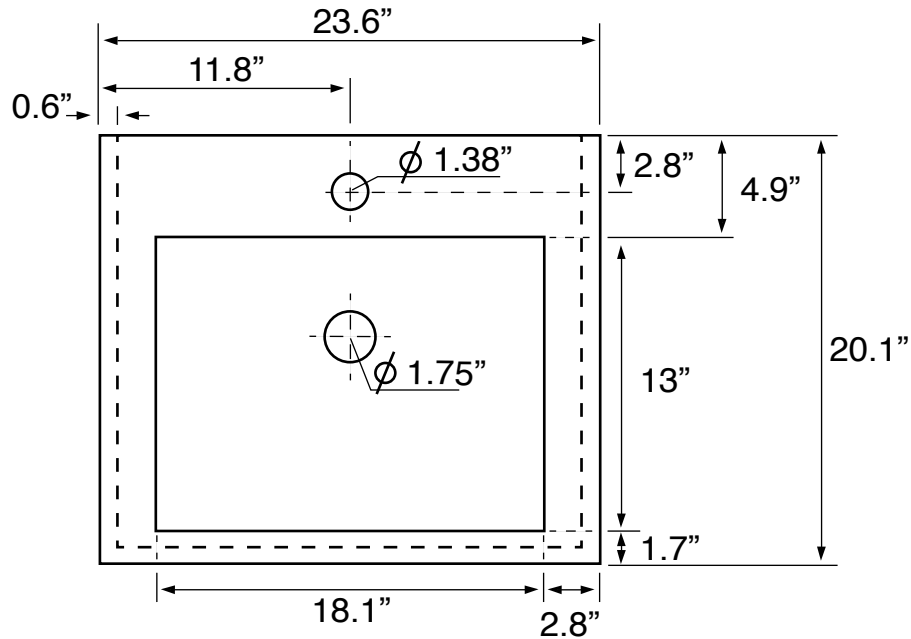

Features

- With overflow.
- Modern design.

Material

- White ceramic bathroom sink.

Installation

- Drop in installation.

Configurations

- Single Hole.
- Three Hole (8-inch centers).
- No Hole.

Nameek's One-Year Limited Warranty

See website for warranty information details.

Technical Information

Bowl type:	Single
Installation:	Drop in
Bowl dimensions:	Depth: 3.9" Length: 18.1" Width: 13"
Drain hole:	1.75"
Faucet hole:	1.38"
Hole configurations:	0, 1, 3
Weight:	44.04 lbs