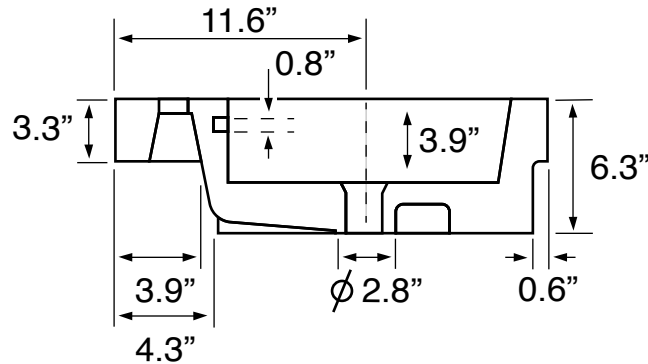

Features

- With overflow.
- Modern design.

Material

- White ceramic bathroom sink.

Installation

- Drop in installation.

Configurations

- Single Hole.
- Three Hole (8-inch centers).
- No Hole.

Nameek's One-Year Limited Warranty

See website for warranty information details.

Technical Information

Bowl type:	Single
Installation:	Drop in
Bowl dimensions:	Depth: 3.9" Length: 18.1" Width: 13"
Drain hole:	1.75"
Faucet hole:	1.38"
Hole configurations:	0, 1, 3
Weight:	44.04 lbs