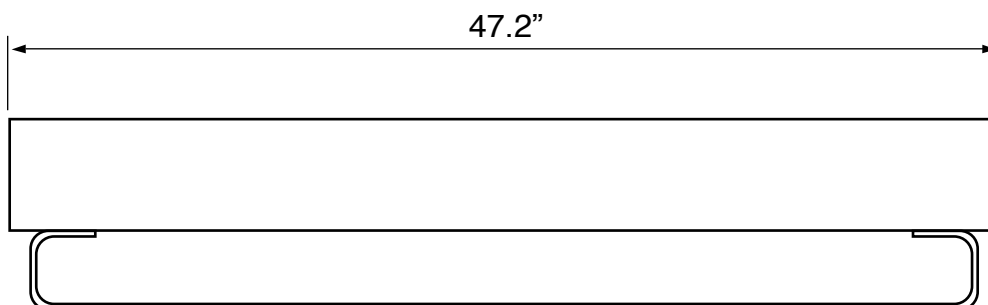

Features

- With overflow.
- Modern design.

Material

- White ceramic bathroom sink.
- Polished chrome stainless steel towel bar.

Installation

- Wall mount installation.

Configurations

- Two Hole.
- Six Hole (8-inch centers).
- No Hole.

Technical Information

Bowl type:	Single
Installation:	Wall mounted
Bowl dimensions:	Length: 46.6"
	Width: 13"
	Depth: 4.1"
Drain hole:	1.75"
Faucet hole:	1.38"
Hole configurations:	0, 2, 6
Weight:	55 lbs