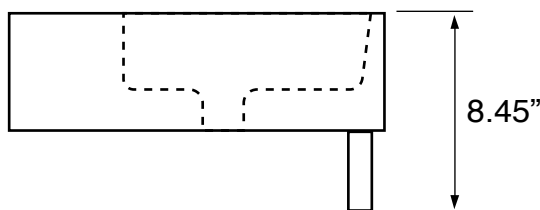

Features

- With overflow.
- Modern design.

Material

- White ceramic bathroom sink.
- Polished chrome stainless steel towel bar.

Installation

- Wall mount installation.

Configurations

- Two Hole.
- Six Hole (8-inch centers).
- No Hole.

Technical Information

Bowl type:	Single
Installation:	Wall mounted
Bowl dimensions:	Length: 46.6"
	Width: 13"
	Depth: 4.1"
Drain hole:	1.75"
Faucet hole:	1.38"
Hole configurations:	0, 2, 6
Weight:	55 lbs