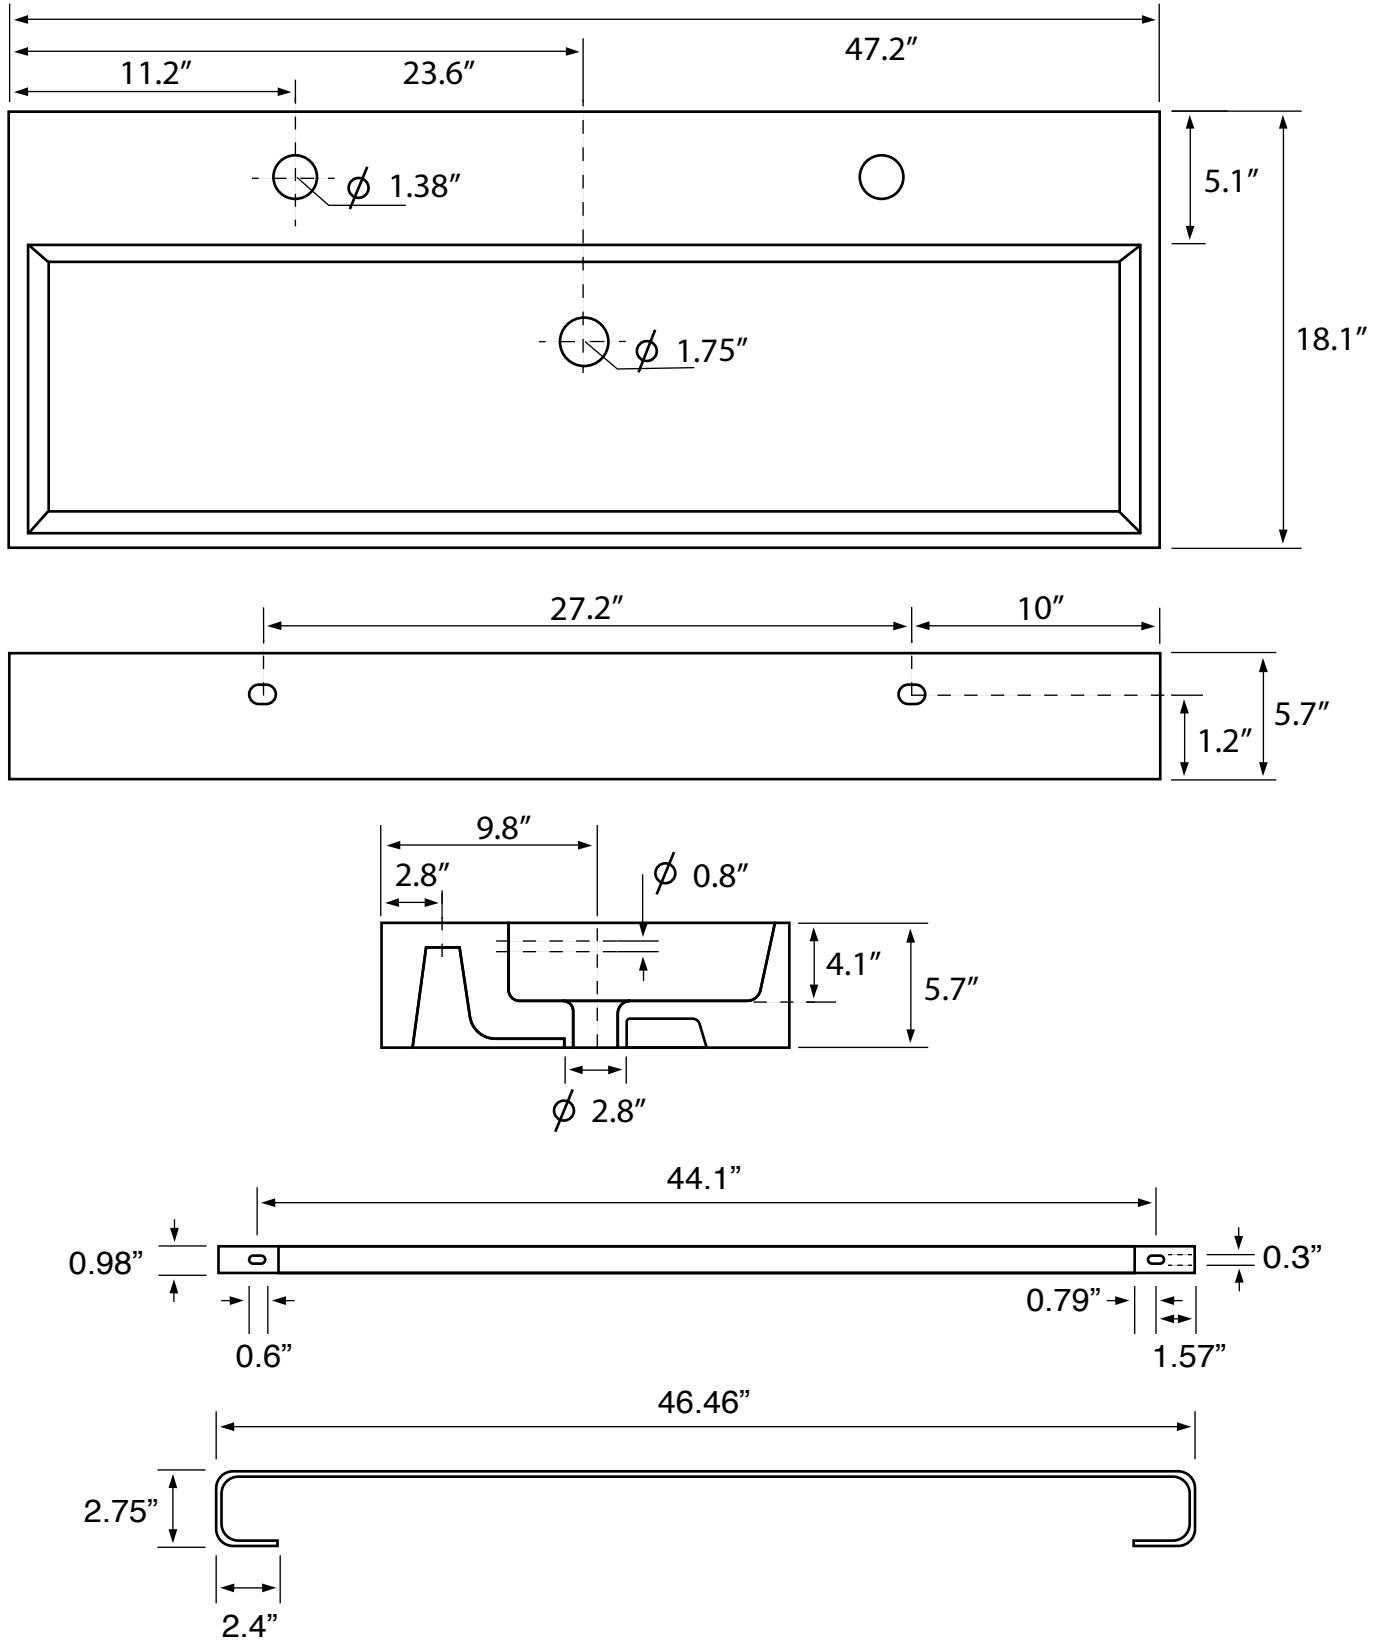

USA/Canada: 215.256.4197

Nameek's reserves the right to make revisions without notice to product specifications.
For more information, go to www.nameeks.com