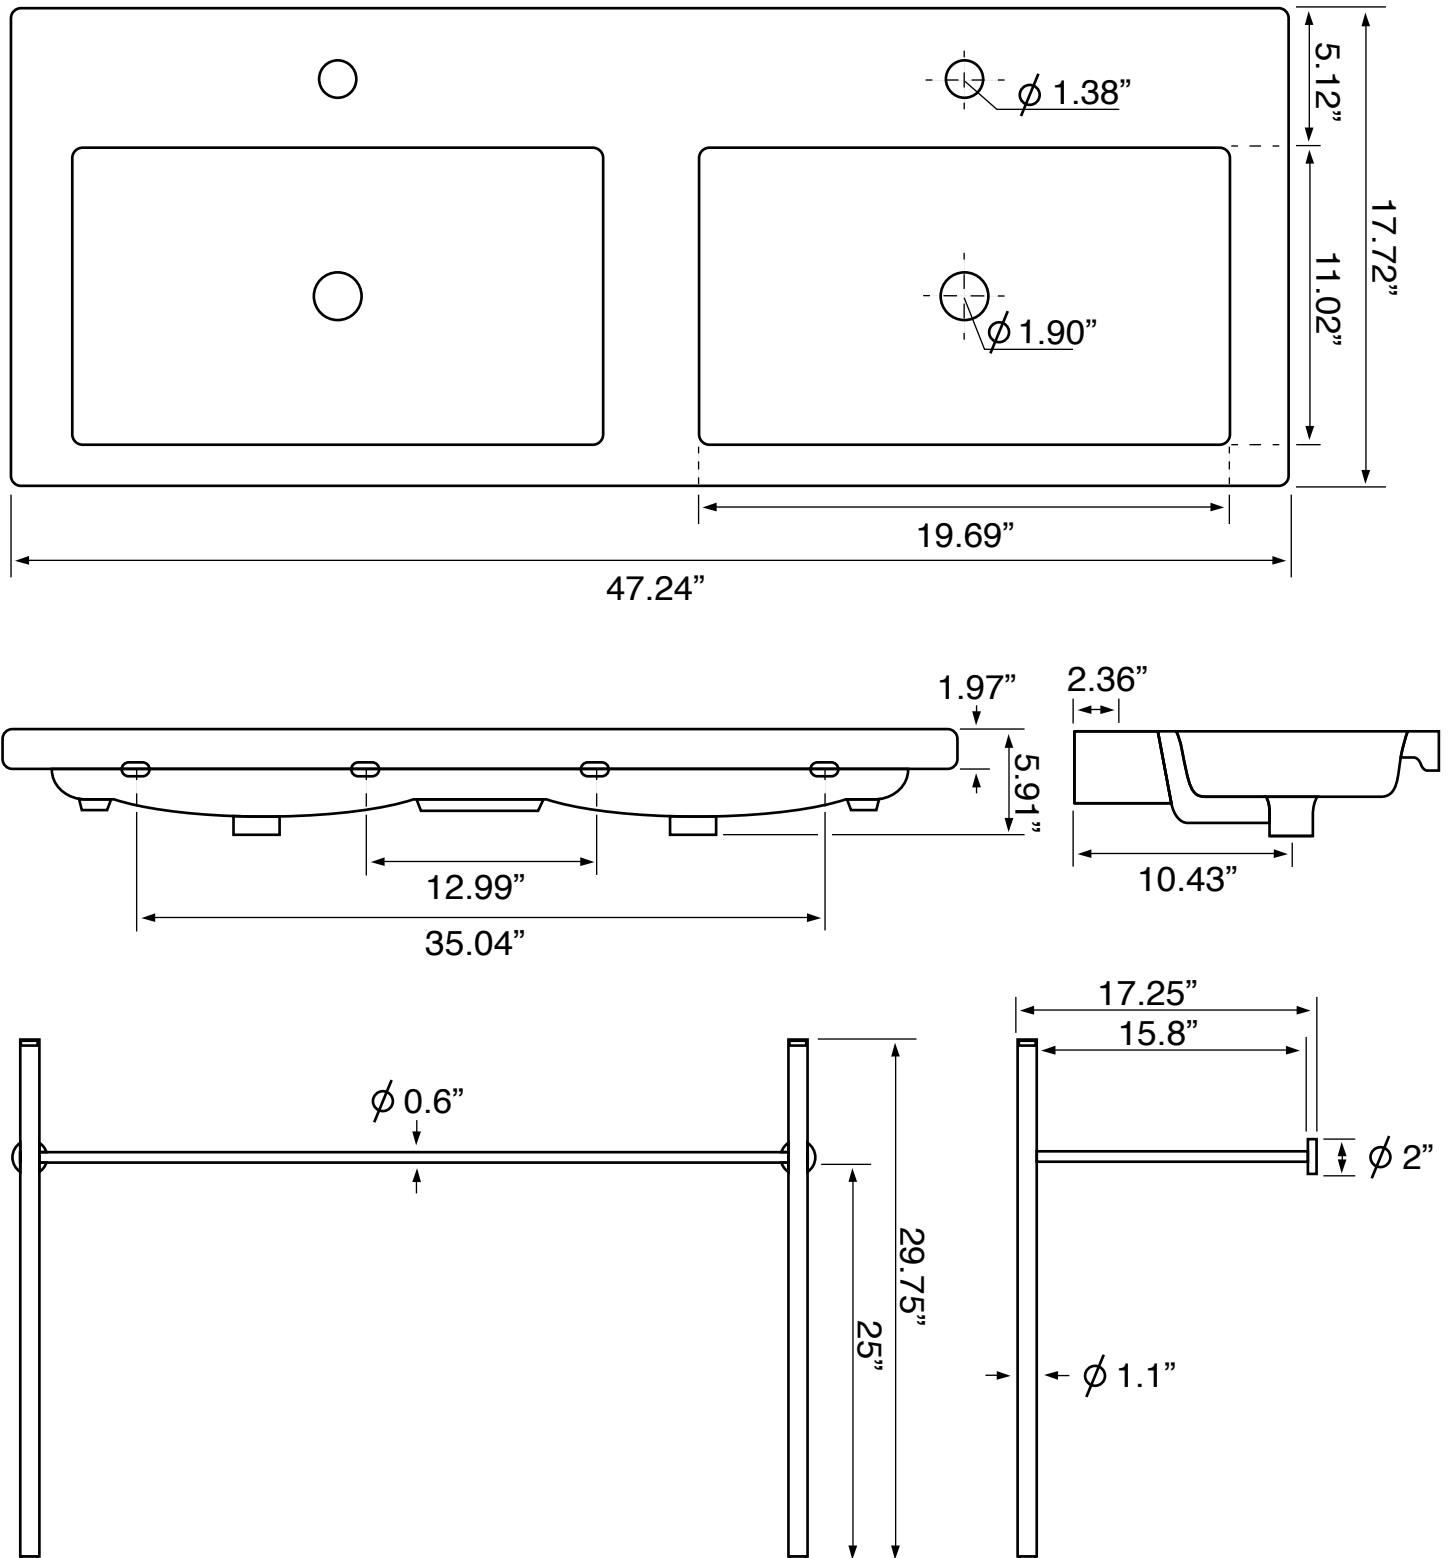

USA/Canada: 215.256.4197

Nameek's reserves the right to make revisions without notice to product specifications.
For more information, go to www.nameeks.com