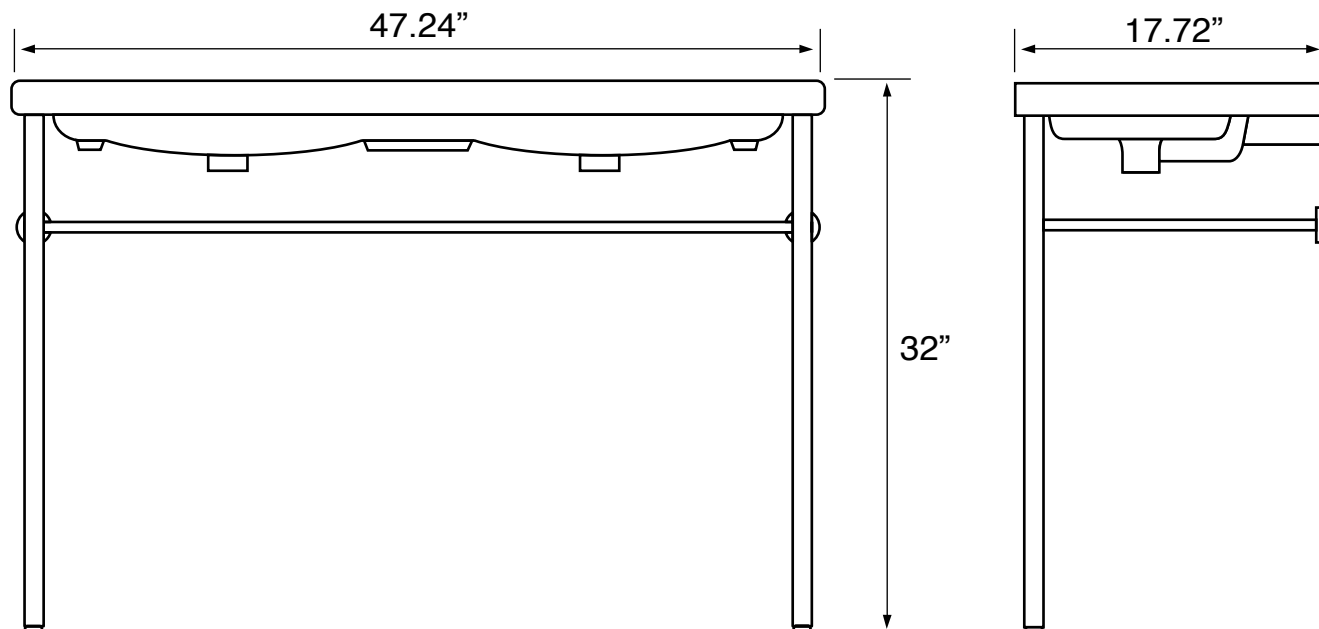

## Configurations

- Two Hole.
- Six Hole (8-inch centers).
- No Hole.

## Technical Information

Bowl type:	Double
Installation:	Console
Bowl dimensions:	Depth: 3.5"
	Length: 19.69"
	Width: 11.02"
Drain hole:	1.90"
Faucet hole:	1.38"
Hole configurations:	0, 2, 6
Weight:	61.7 lbs