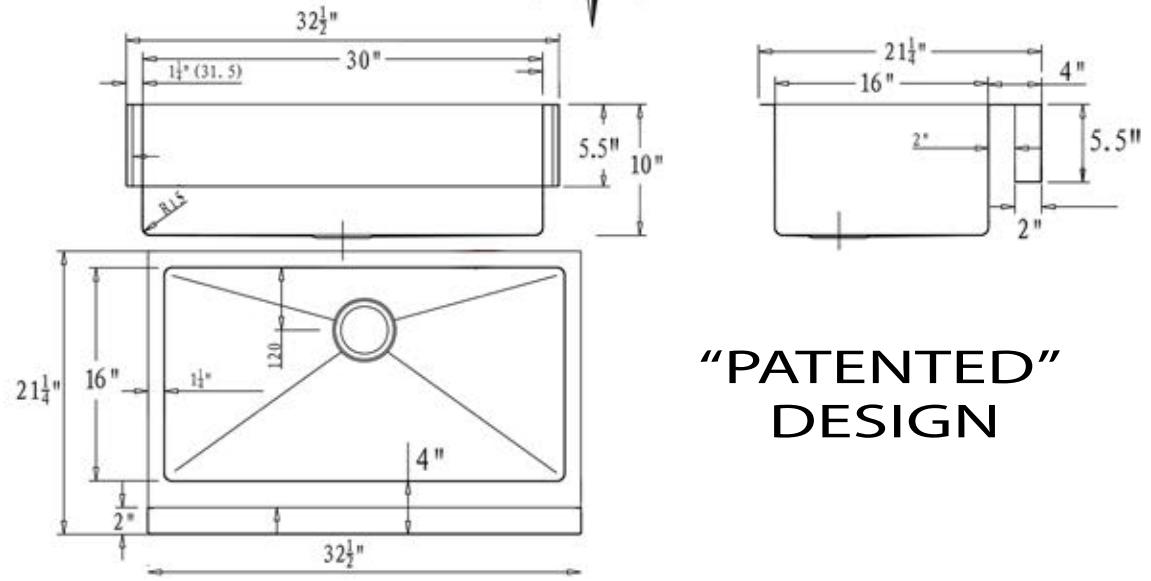

**Pro Series Collection**  
**16 Gauge Stainless Farmhouse Apron Sink**

**Nantucket**  
 S I N K S

MODEL:  
**EZAPRON33-5.5**

**"PATENTED"  
 DESIGN**

Overall Dimensions	Large Bowl	Apron Height	Bowl Depth	Drain Dimensions
32.5" x 21.25"	30" x 16"	5.5"	10"	3.5" Opening

**Features:**

- Premium 304, 16 gauge Stainless Steel Kitchen Sink
- 10" Bowl Depth
- Brushed Satin Finish
- Limited Lifetime Manufacturers Warranty
- Insulated to Reduce Condensation
- Rubber Padding is Applied for Noise Reduction
- EASY Installation (Use Existing Cabinet)
- Template Not Included

PROJECT/ NAME:

ARCHITECT/CONTRACTOR:

MODEL:

JOB NOTES:

**ATTENTION!**

Designed for framed cabinets. The distance from cabinet top to the cabinet door must be greater than seven inches.