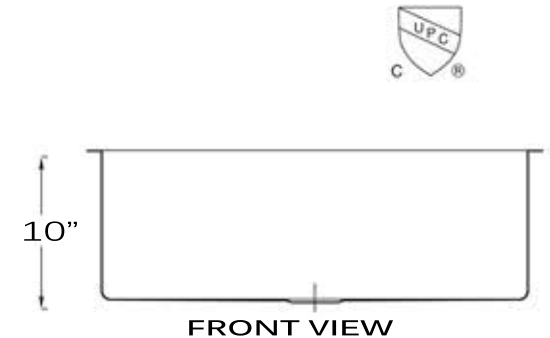

**Pro Series Collection**  
 Premium Stainless Steel  
 Small Radius Pro Undermount Kitchen Sink

**MODEL:**  
**SR2818-16**

TOP VIEW

Overall Dimensions	Large Bowl	Bowl Depth	Bottom Grid/s	Reverse Model
28" x 18"	26" x 16"	10"	Grid Included	NA