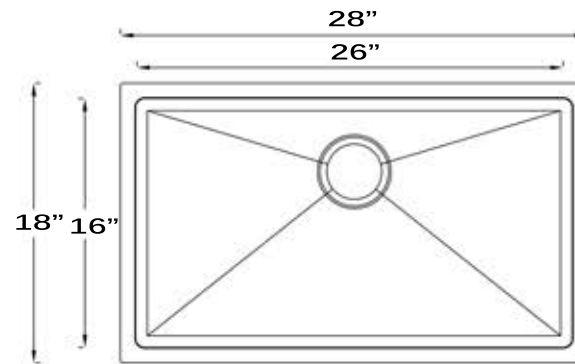

**Pro Series Collection**  
 Premium Stainless Steel  
 Small Radius Pro Undermount Kitchen Sink

**MODEL:**  
**SR2818-16**

TOP VIEW

Overall Dimensions	Large Bowl	Bowl Depth	Bottom Grid/s	Reverse Model
28" x 18"	26" x 16"	10"	Grid Included	NA

**FEATURES**

- Premium 304, 16 gauge Stainless Steel Kitchen Sink
- 10" Bowl Depth
- Brushed Satin Finish
- Limited Lifetime Manufacturers Warranty
- Insulated to Reduce Condensation
- Rubber Padding is Applied for Noise Reduction