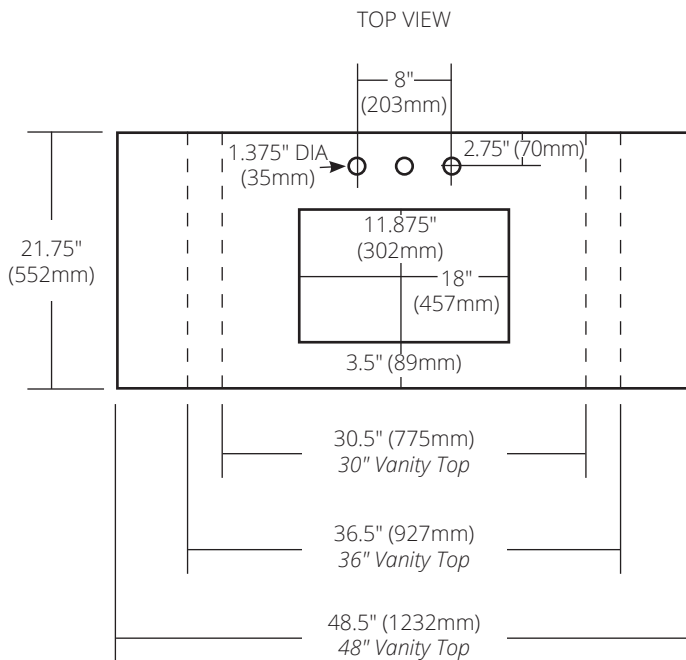

SPECIFICATIONS

NATIVESTONE® VANITY TOP
ALL SIZES - RECTANGLE WITH 8" WIDESPREAD CUTOUT

NativeStone® Collection

30" Vanity Top

30.5"w x 21.75"d x 1.18"h (775mm x 552mm x 30mm)

- NSV30-AR Ash
- NSV30-SR Slate
- NSV30-PR Pearl
- NSV30-ER Earth

36" Vanity Top

36.5"w x 21.75"d x 1.18"h (927mm x 552mm x 30mm)

- NSV36-AR Ash
- NSV36-SR Slate
- NSV36-PR Pearl
- NSV36-ER Earth

48" Vanity Top

48.5"w x 21.75"d x 1.18"h (1232mm x 552mm x 30mm)

- NSV48-AR Ash
- NSV48-SR Slate
- NSV48-PR Pearl
- NSV48-ER Earth

IMPORTANT

DO NOT use tape or other adhesives on NativeStone as it may remove the sealer. Due to the handcrafted nature of this product, it will vary in finish, texture, and other details. Dimensions may vary up to .25" (6mm).